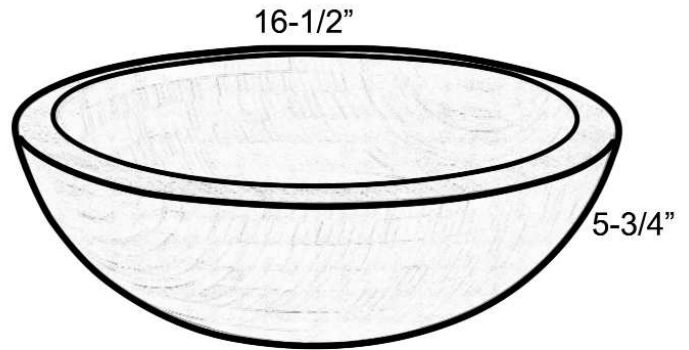

**ARUBA
ROUND BAMBOO
VESSEL SINK**

Cat. No
7-492

Diameter: 16-1/2"
Above counter Height 5-3/4"

Features:

- ▶ Made of natural bamboo
- ▶ No overflow
- ▶ 1 1/8 " Rim
- ▶ Use with grid drain 5601 or Umbrella drain UD701

Interior Dimensions:

Basin interior diameter: 14-1/4 "
Basin depth: 4-3/4 "