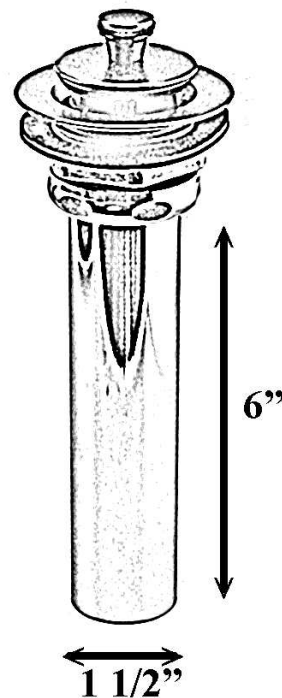

LIFT & TURN TUB DRAIN

Cat. No.
5599LT

Features:

- ▶ Lift and turn closure
- ▶ For use in tubs with no overflows
- ▶ 6" tailpiece
- ▶ Available in 3 Finishes

Finishes:

- CP** Polished Chrome
- SN** Brushed Nickel
- ORB** Oil Rubbed Bronze

Dimensions and specifications subject to change without notice.