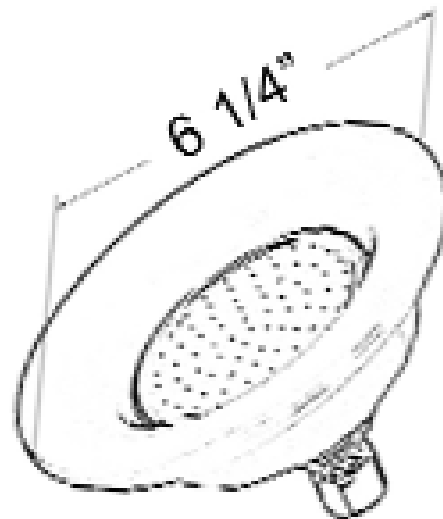

Dimensions and specifications are subject to change without notice.