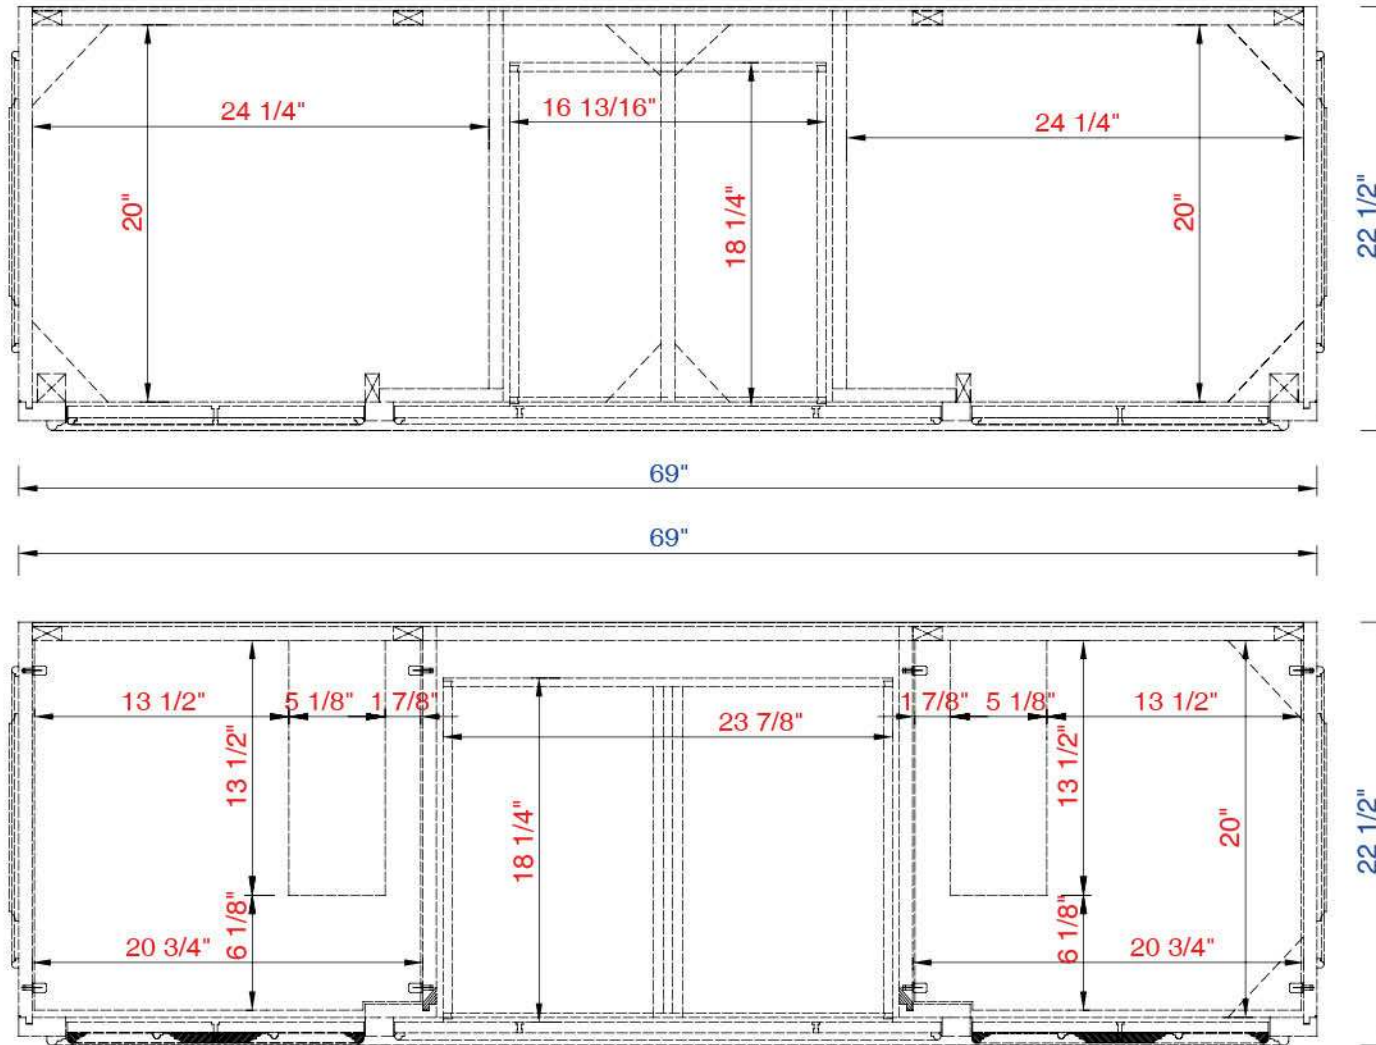

72"

Item Number:  
550-V72-CIN

JAMES MARTIN

VANITIES

Mykonos 72" Cabinet

Diagrams with Dimensions  
page 01 of 03

NOTE ONE: Countertops are not shown in these diagrams. (Cabinet Only)

NOTE TWO: Wood Backsplash (Shown) is designed for the molding detail to align with sinks in James Martin's Optional Countertops.

Customers' own countertops and sinks may align differently.

Please consult our website for Countertop Diagrams: [www.jamesmartinvanities.com](http://www.jamesmartinvanities.com)

72"

Item Number:

550-V72-CIN

JAMES MARTIN

VANITIES

Mykonos 72" Cabinet

Diagrams with Dimensions  
page 02 of 03

NOTE ONE: Countertops are not shown in these diagrams. (Cabinet Only)

NOTE TWO: Internal Shelves (Shown) are designed to align with sinks in James Martin's Optional Countertops.

72"

Item Number:  
550-V72-CIN

JAMES MARTIN

VANITIES

Mykonos 72" Cabinet

Diagrams with Dimensions  
page 03 of 03

NOTE ONE: Countertops are not shown in these diagrams. (Cabinet Only)

NOTE TWO: Wood Backsplash (Shown) is designed for the molding detail to align with sinks in James Martin's Optional Countertops.