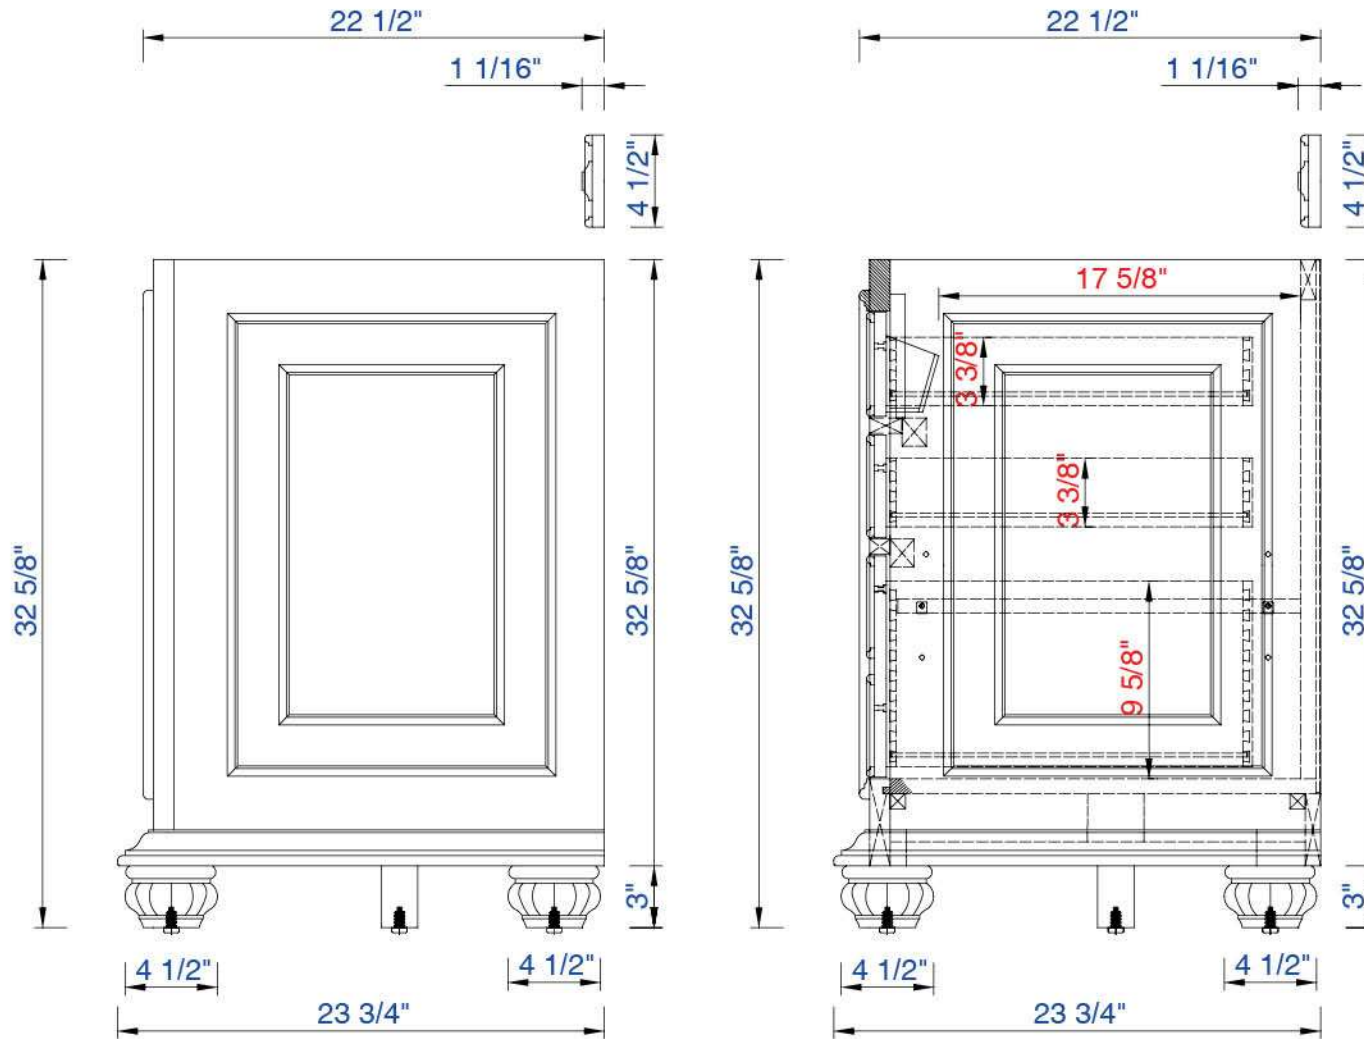

72"

Item Number:  
550-V72-CIN

JAMES MARTIN

VANITIES

Mykonos 72" Cabinet

Diagrams with Dimensions  
page 03 of 03

NOTE ONE: Countertops are not shown in these diagrams. (Cabinet Only)

NOTE TWO: Wood Backsplash (Shown) is designed for the molding detail to align with sinks in James Martin's Optional Countertops.

Customers' own countertops and sinks may align differently.

Please consult our website for Countertop Diagrams: [www.jamesmartinvanities.com](http://www.jamesmartinvanities.com)

1828mm

Item Number:  
550-V72-CIN

JAMES MARTIN

VANITIES

Mykonos 1828mm Cabinet

Diagrams with Dimensions  
page 01 of 03

NOTE ONE: Countertops are not shown in these diagrams. (Cabinet Only)

NOTE TWO: Wood Backsplash (Shown) is designed for the molding detail to align with sinks in James Martin's Optional Countertops.