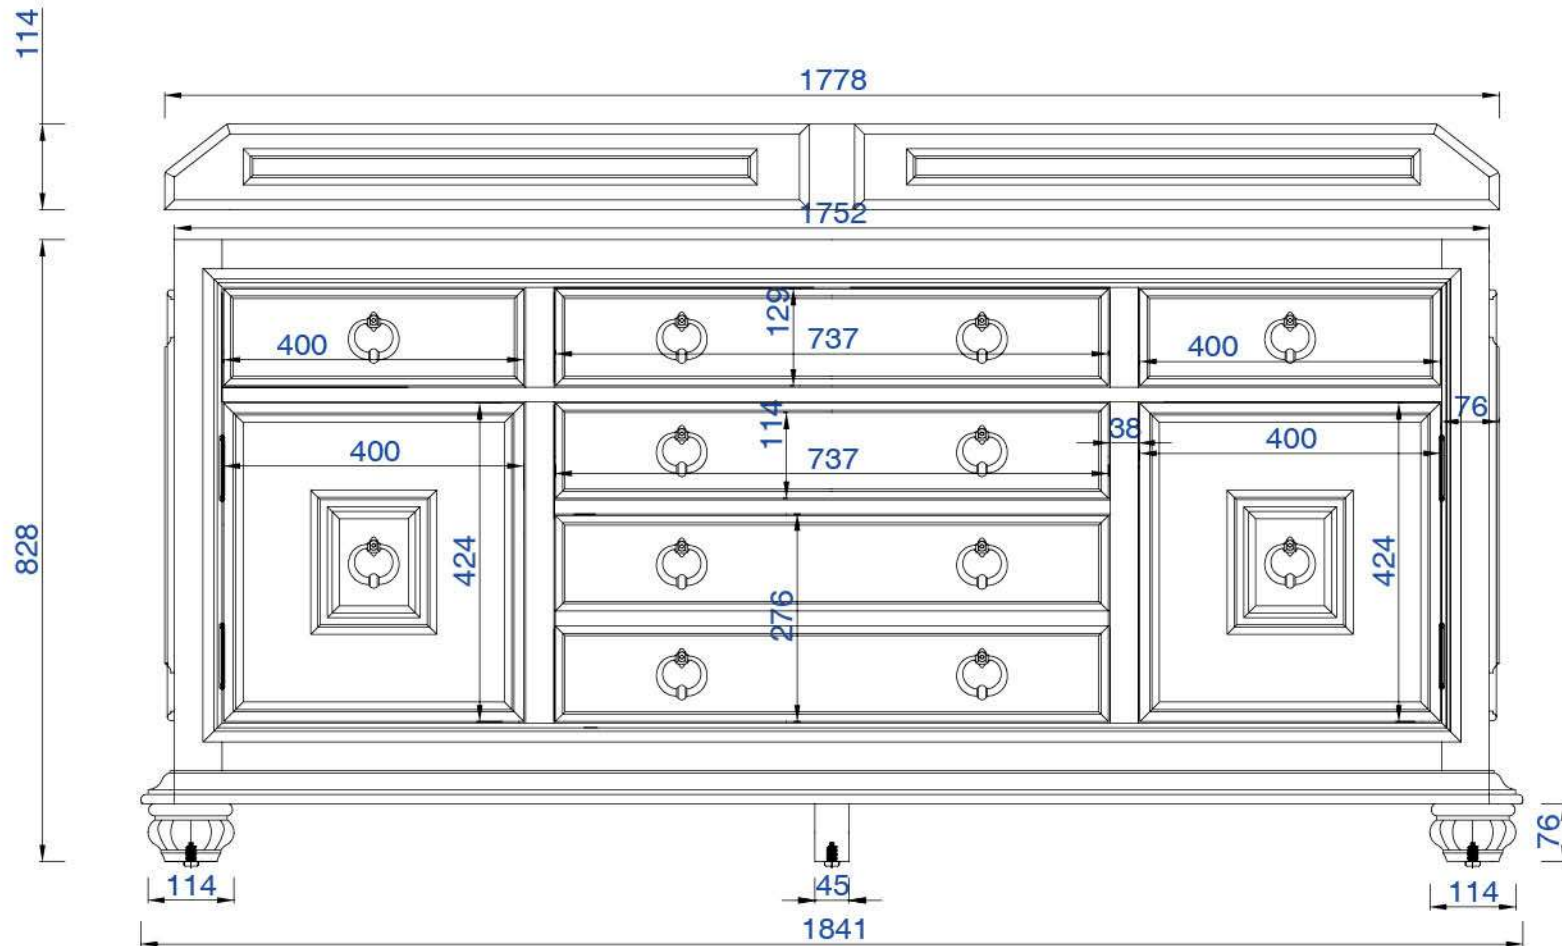

72"

Item Number:  
550-V72-CIN

JAMES MARTIN

VANITIES

Mykonos 72" Cabinet

Diagrams with Dimensions  
page 03 of 03

NOTE ONE: Countertops are not shown in these diagrams. (Cabinet Only)

NOTE TWO: Wood Backsplash (Shown) is designed for the molding detail to align with sinks in James Martin's Optional Countertops.

Customers' own countertops and sinks may align differently.

Please consult our website for Countertop Diagrams: [www.jamesmartinvanities.com](http://www.jamesmartinvanities.com)

1828mm

Item Number:  
550-V72-CIN

JAMES MARTIN

VANITIES

Mykonos 1828mm Cabinet

Diagrams with Dimensions  
page 01 of 03

NOTE ONE: Countertops are not shown in these diagrams. (Cabinet Only)

NOTE TWO: Wood Backsplash (Shown) is designed for the molding detail to align with sinks in James Martin's Optional Countertops.