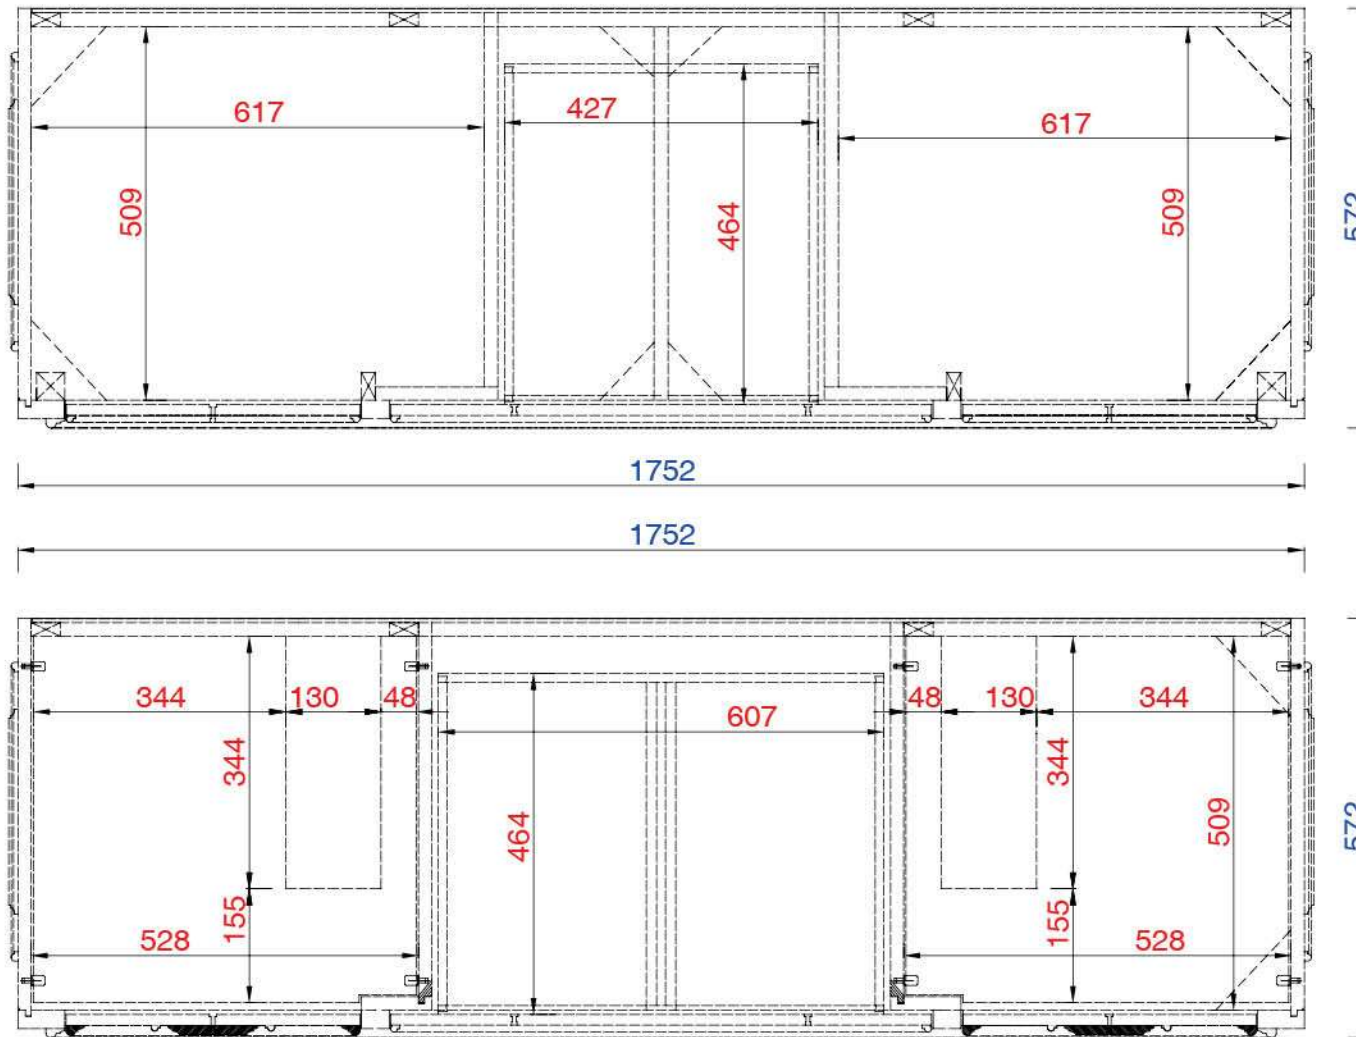

Customers' own countertops and sinks may align differently.

Please consult our website for Countertop Diagrams: [www.jamesmartinvanities.com](http://www.jamesmartinvanities.com)

1828mm

Item Number:  
550-V72-CIN

JAMES MARTIN

VANITIES

Mykonos 1828mm Cabinet

Diagrams with Dimensions  
page 01 of 03

NOTE ONE: Countertops are not shown in these diagrams. (Cabinet Only)

NOTE TWO: Wood Backsplash (Shown) is designed for the molding detail to align with sinks in James Martin's Optional Countertops.

JAMES MARTIN

VANITIES

Mykonos 1828mm Cabinet

Diagrams with Dimensions  
page 02 of 03

NOTE ONE: Countertops are not shown in these diagrams. (Cabinet Only)

NOTE TWO: Internal Shelves (Shown) are designed to align with sinks in James Martin's Optional Countertops.