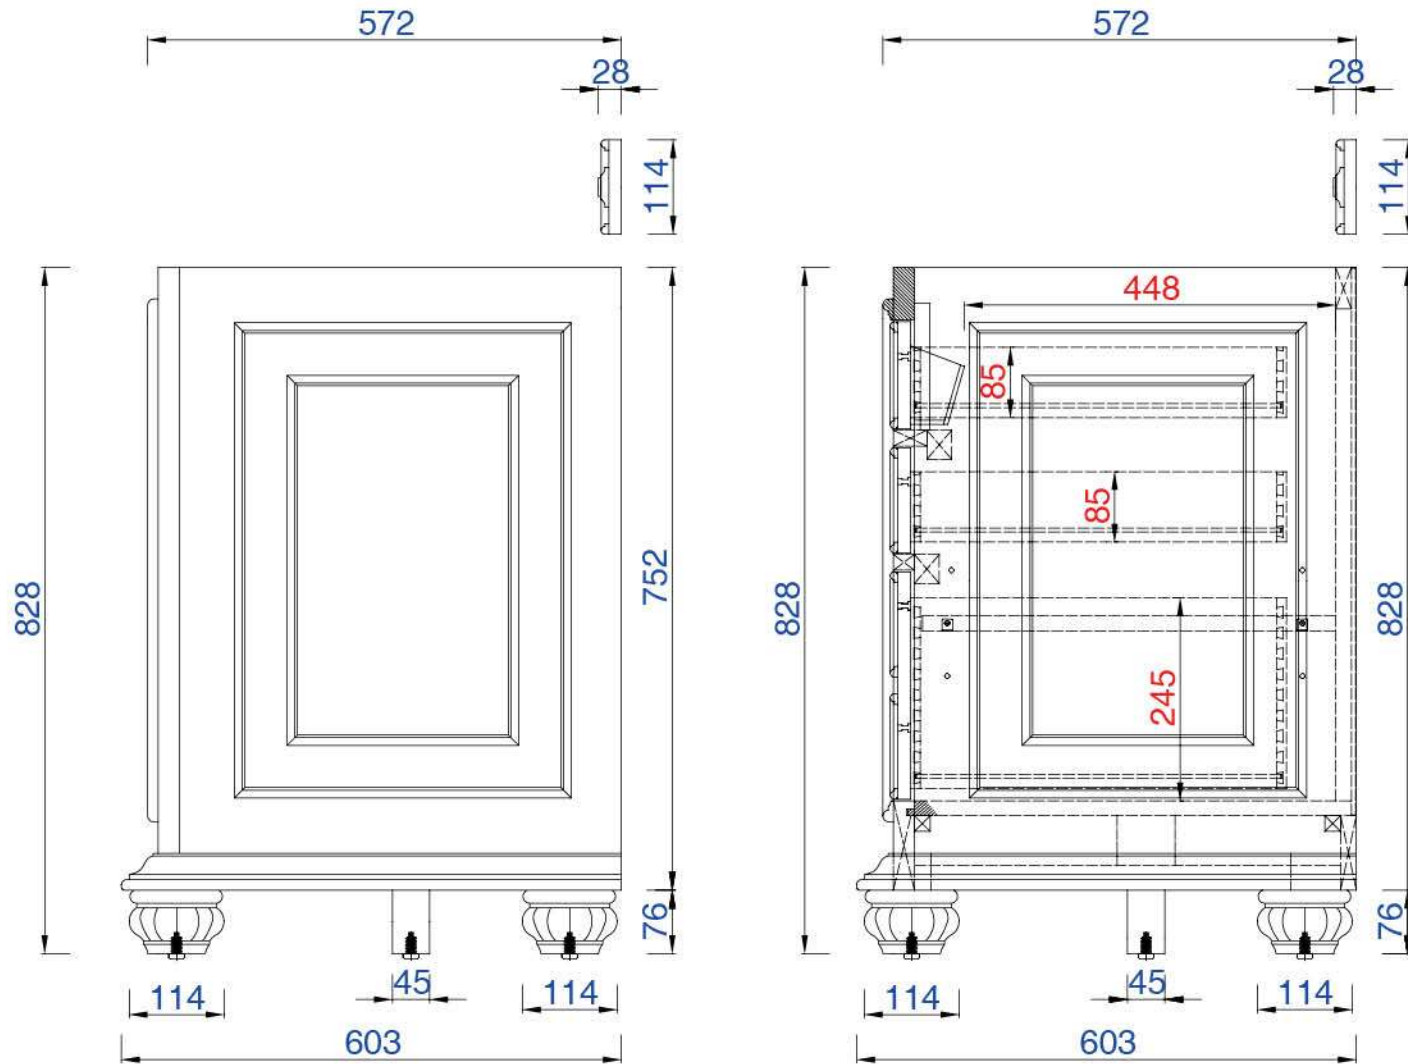

Customers' own countertops and sinks may align differently.

Please consult our website for Countertop Diagrams: [www.jamesmartinvanities.com](http://www.jamesmartinvanities.com)

1828mm

Item Number:  
550-V72-CIN

JAMES MARTIN

VANITIES

Mykonos 1828mm Cabinet

Diagrams with Dimensions  
page 02 of 03

NOTE ONE: Countertops are not shown in these diagrams. (Cabinet Only)

NOTE TWO: Internal Shelves (Shown) are designed to align with sinks in James Martin's Optional Countertops.

1828mm

Item Number:  
550-V72-CIN

JAMES MARTIN

VANITIES

Mykonos 1828mm Cabinet

Diagrams with Dimensions  
page 03 of 03

NOTE ONE: Countertops are not shown in these diagrams. (Cabinet Only)

NOTE TWO: Wood Backsplash (Shown) is designed for the molding detail to align with sinks in James Martin's Optional Countertops.