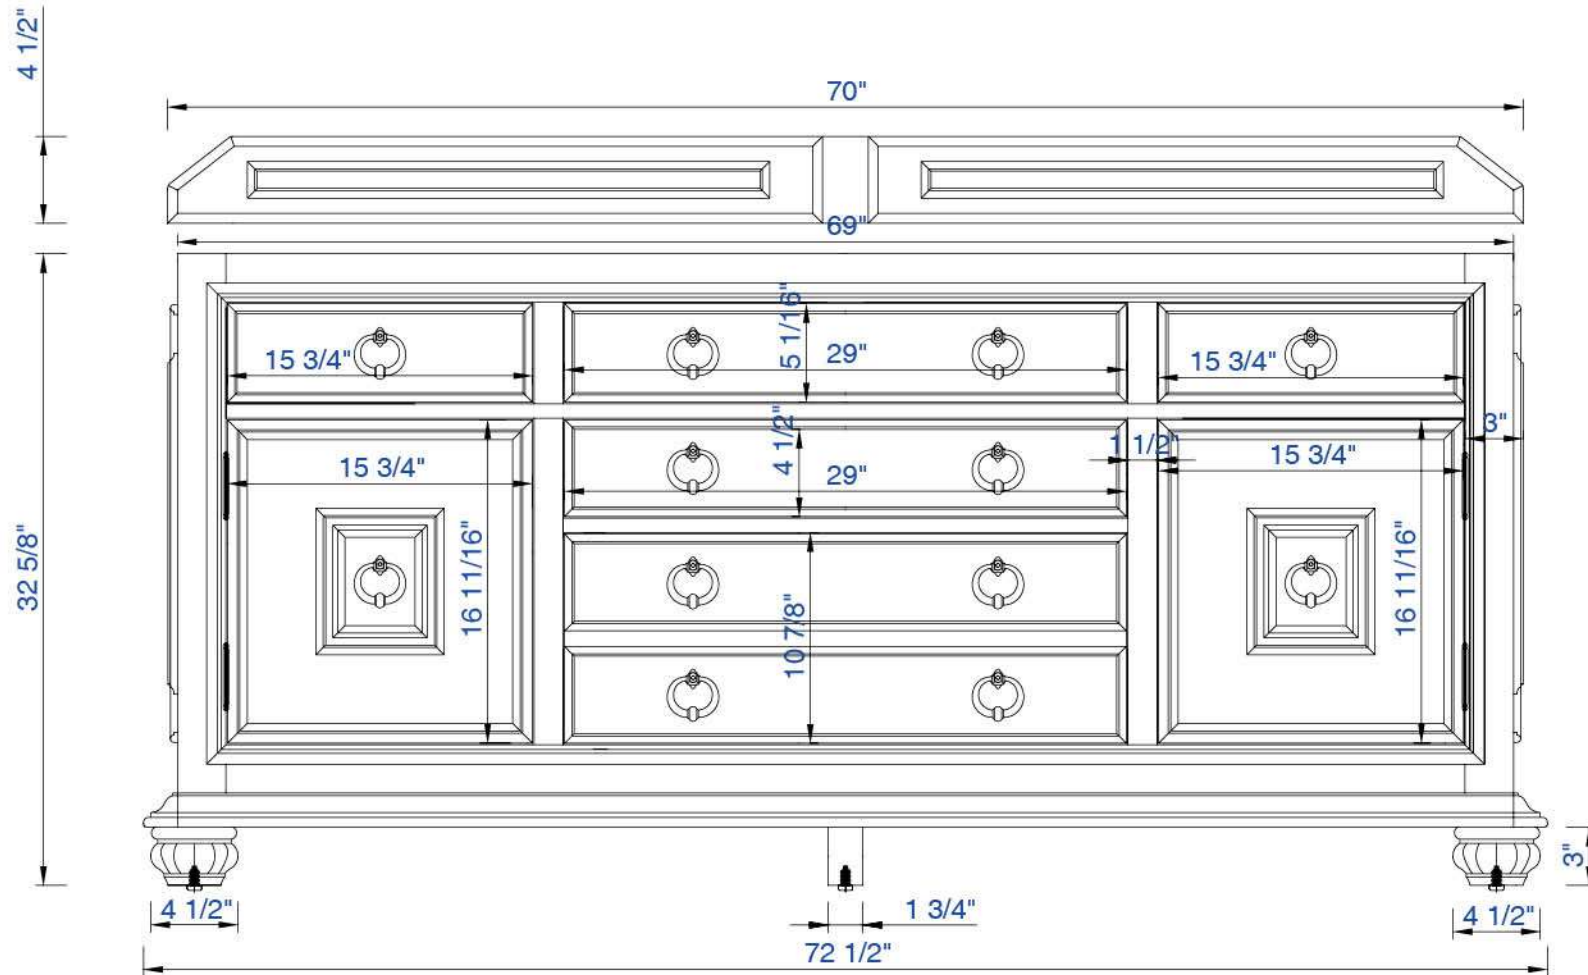

72"

Item Number:  
550-V72-CIN

JAMES MARTIN

VANITIES

Mykonos 72" Cabinet

Diagrams with Dimensions  
page 01 of 03

NOTE ONE: Countertops are not shown in these diagrams. (Cabinet Only)

NOTE TWO: Wood Backsplash (Shown) is designed for the molding detail to align with sinks in James Martin's Optional Countertops.

Customers' own countertops and sinks may align differently.

Please consult our website for Countertop Diagrams: [www.jamesmartinvanities.com](http://www.jamesmartinvanities.com)

72"

Item Number:

550-V72-CIN

JAMES MARTIN

VANITIES

Mykonos 72" Cabinet

Diagrams with Dimensions  
page 02 of 03

NOTE ONE: Countertops are not shown in these diagrams. (Cabinet Only)

NOTE TWO: Internal Shelves (Shown) are designed to align with sinks in James Martin's Optional Countertops.

Customers' own countertops and sinks may align differently.

Please consult our website for Countertop Diagrams: [www.jamesmartinvanities.com](http://www.jamesmartinvanities.com)

1828mm

Item Number:  
550-V72-CIN