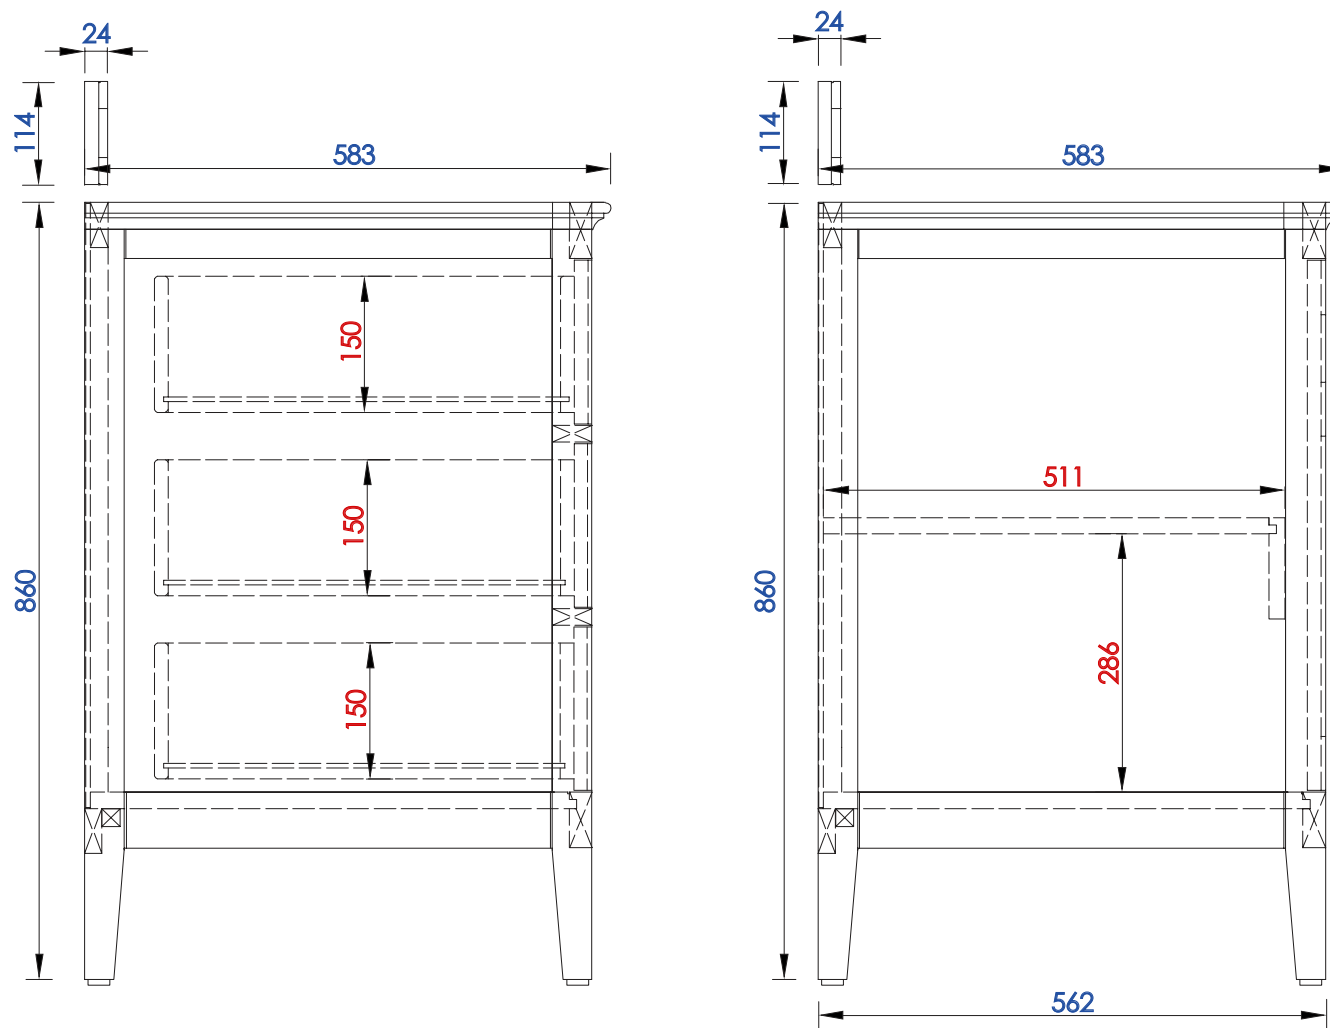

Please consult our website for Countertop Diagrams: www.jamesmartinvanities.com

Item Number:
527-V72-BW
527-V72-SL

JAMES MARTIN

VANITIES™

Palisades 1829mm Double Vanity

Diagrams with Dimensions
page 02 of 03

NOTE ONE: Countertops are not shown in these diagrams. (Cabinet Only)
NOTE TWO: Internal Shelves(Shown) are designed to align with sinks in James Martin's Optional Countertops.
Customer's own countertops and sink may align differently, and modification may be required.
Please consult our website for Countertop Diagrams: www.jamesmartinvanities.com

1829 mm

Item Number:

527-V72-BW
527-V72-SL

JAMES MARTIN

VANITIES™

Palisades 1829mm Double Vanity

Diagrams with Dimensions
page 03 of 03

NOTE ONE: Countertops are not shown in these diagrams. (Cabinet Only)

NOTE TWO: Wood Backsplash (Shown) is designed for the molding detail to align with sinks in James Martin's Optional Countertops.

Customer's own countertops and sinks may align differently, and modification may be required.