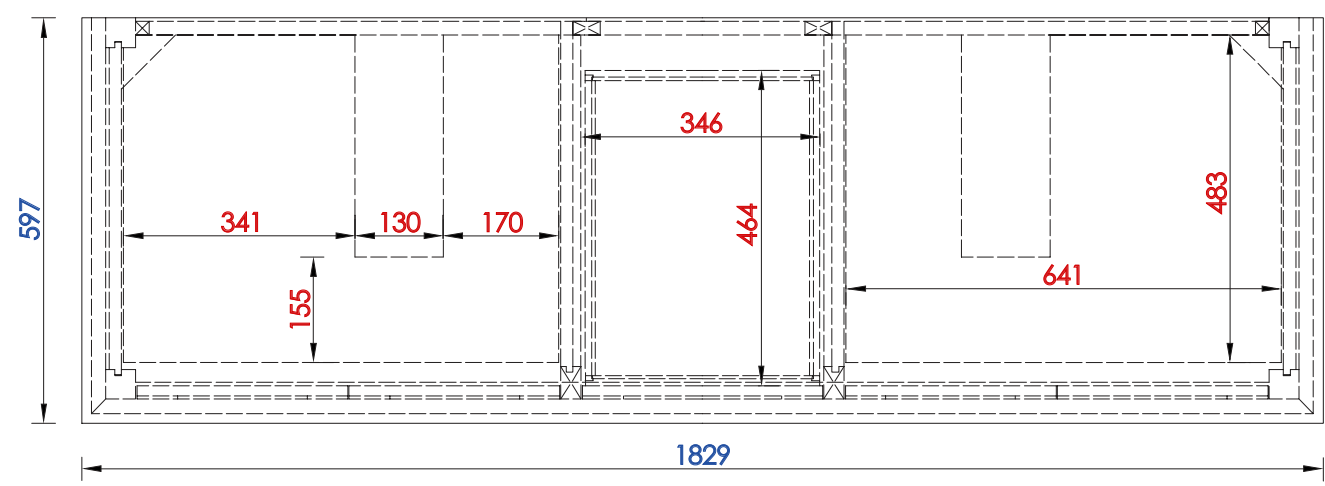

Please consult our website for Countertop Diagrams: www.jamesmartinvanities.com

Version: 201906

1829 mm

Item Number:
527-V72-BW
527-V72-SL

JAMES MARTIN

VANITIES™

Palisades 1829mm Double Vanity

Diagrams with Dimensions
page 01 of 03

Please consult our website for Countertop Diagrams: www.jamesmartinvanities.com

Item Number:
527-V72-BW
527-V72-SL

JAMES MARTIN

VANITIES™

Palisades 1829mm Double Vanity

Diagrams with Dimensions
page 02 of 03

NOTE ONE: Countertops are not shown in these diagrams. (Cabinet Only)
NOTE TWO: Internal Shelves(Shown) are designed to align with sinks in James Martin's Optional Countertops.
Customer's own countertops and sink may align differently, and modification may be required.
Please consult our website for Countertop Diagrams: www.jamesmartinvanities.com

1829 mm

Item Number:

527-V72-BW
527-V72-SL

JAMES MARTIN

VANITIES™

Palisades 1829mm Double Vanity

Diagrams with Dimensions
page 03 of 03

NOTE ONE: Countertops are not shown in these diagrams. (Cabinet Only)