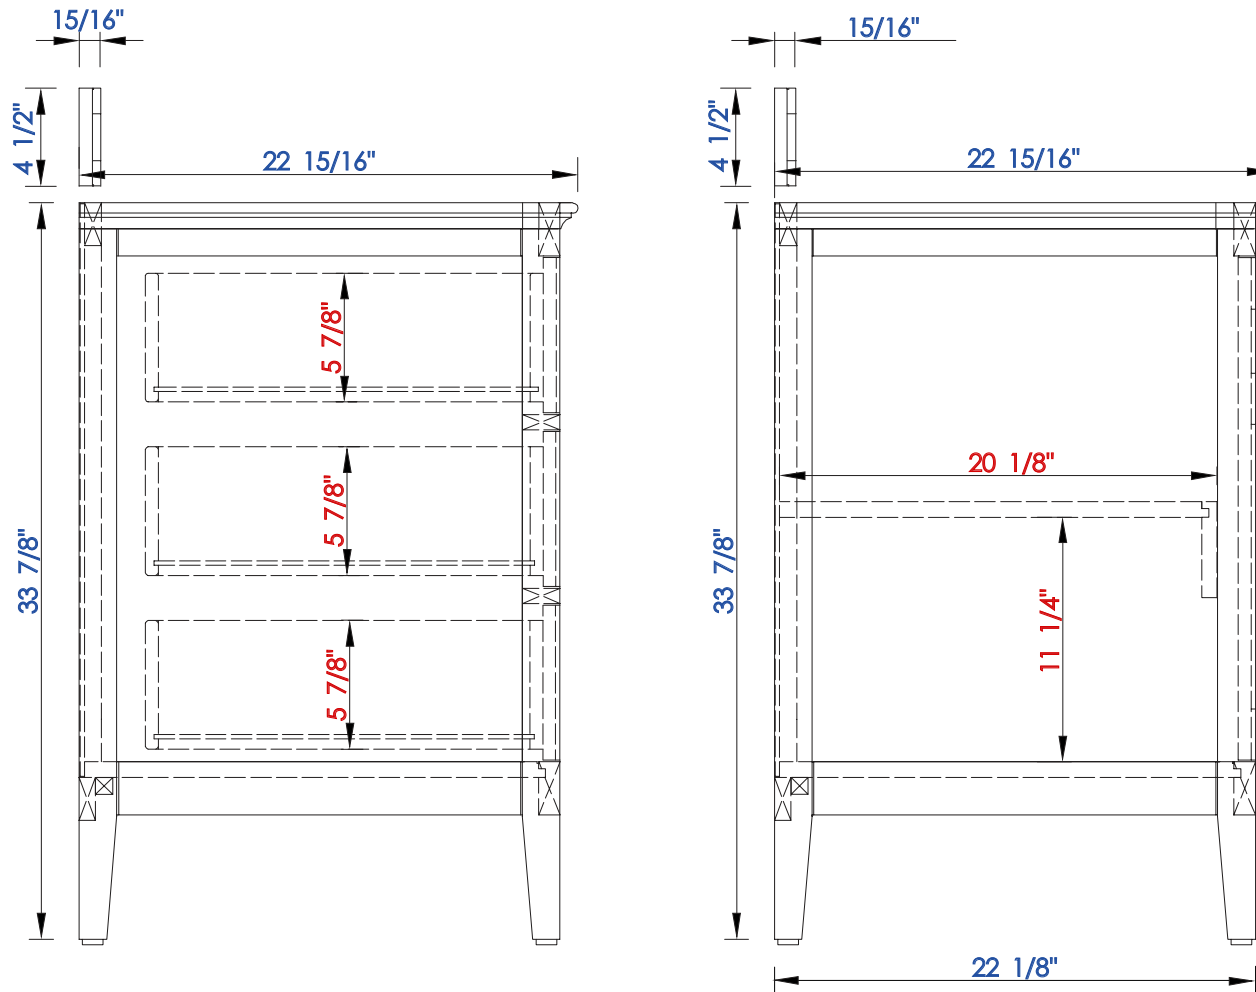

72"

Item Number:

527-V72-BW
527-V72-SL

JAMES MARTIN

VANITIES™

Palisades 72" Double Vanity

Diagrams with Dimensions
page 03 of 03

NOTE ONE: Countertops are not shown in these diagrams. (Cabinet Only)

NOTE TWO: Wood Backsplash (Shown) is designed for the molding detail to align with sinks in James Martin's Optional Countertops. Customer's own countertops and sinks may align differently, and modification may be required.

Please consult our website for Countertop Diagrams: www.jamesmartinvanities.com

Version: 201906