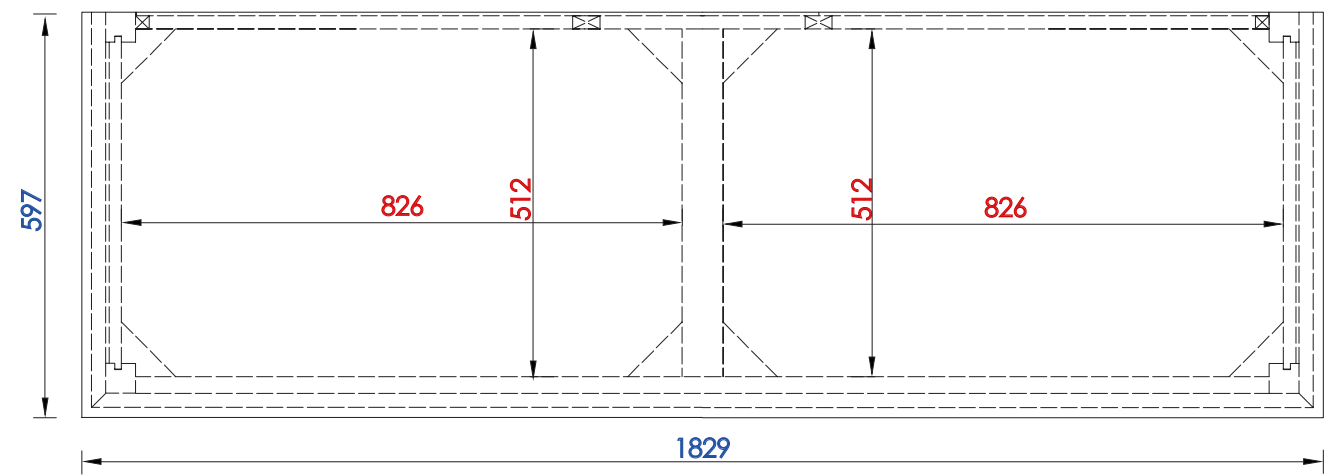

Please consult our website for Countertop Diagrams: www.jamesmartinvanities.com

Version: 201906

1829 mm

Item Number:
527-V72-BW
527-V72-SL

JAMES MARTIN

VANITIES™

Palisades 1829mm Double Vanity

Diagrams with Dimensions
page 01 of 03

Please consult our website for Countertop Diagrams: www.jamesmartinvanities.com

Item Number:
527-V72-BW
527-V72-SL

JAMES MARTIN

VANITIES™

Palisades 1829mm Double Vanity

Diagrams with Dimensions
page 02 of 03

NOTE ONE: Countertops are not shown in these diagrams. (Cabinet Only)
NOTE TWO: Internal Shelves(Shown) are designed to align with sinks in James Martin's Optional Countertops.
Customer's own countertops and sink may align differently, and modification may be required.
Please consult our website for Countertop Diagrams: www.jamesmartinvanities.com

1829 mm

Item Number:

527-V72-BW
527-V72-SL

JAMES MARTIN

VANITIES™

Palisades 1829mm Double Vanity

Diagrams with Dimensions
page 03 of 03

NOTE ONE: Countertops are not shown in these diagrams. (Cabinet Only)