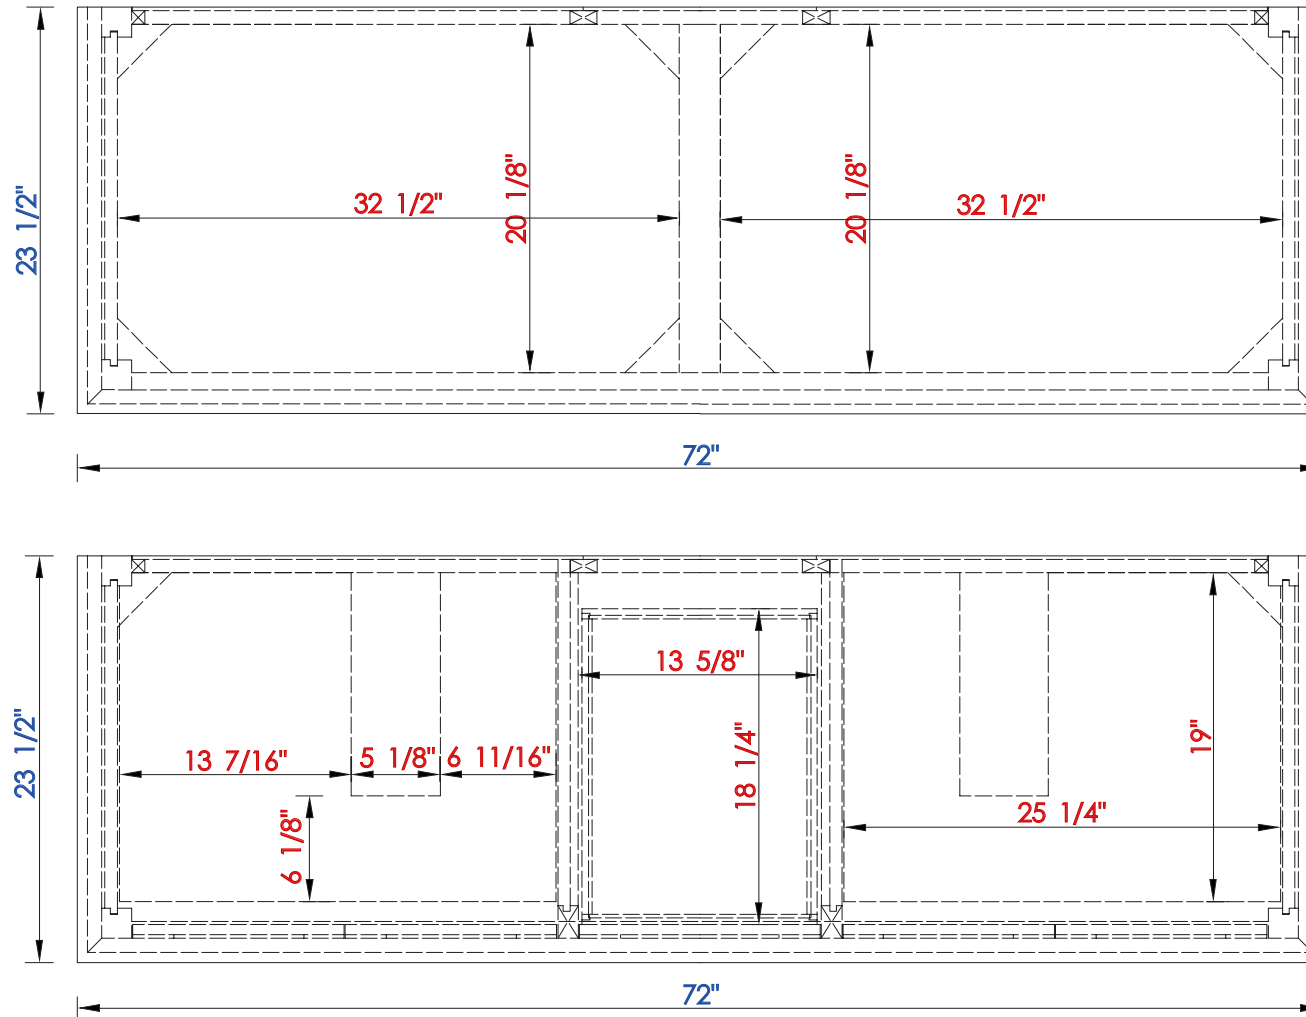

72"

Item Number:

527-V72-BW
527-V72-SL

JAMES MARTIN

VANITIES™

Palisades 72" Double Vanity

Diagrams with Dimensions
page 01 of 03

NOTE ONE: Countertops are not shown in these diagrams. (Cabinet Only)

Diagrams with Dimensions
page 02 of 03

NOTE ONE: Countertops are not shown in these diagrams. (Cabinet Only)

NOTE TWO: Internal Shelves(Shown) are designed to align with sinks in James Martin's Optional Countertops.
Customer's own countertops and sink may align differently, and modification may be required.
Please consult our website for Countertop Diagrams: www.jamesmartinvanities.com

Please consult our website for Countertop Diagrams: www.jamesmartinvanities.com

Version: 201906

1829 mm

Item Number:
527-V72-BW
527-V72-SL

JAMES MARTIN

VANITIES™

Palisades 1829mm Double Vanity

Diagrams with Dimensions
page 01 of 03

1829 mm

Item Number:

527-V72-BW
527-V72-SL

JAMES MARTIN

VANITIES™

Palisades 1829mm Double Vanity

Diagrams with Dimensions
page 03 of 03

NOTE ONE: Countertops are not shown in these diagrams. (Cabinet Only)