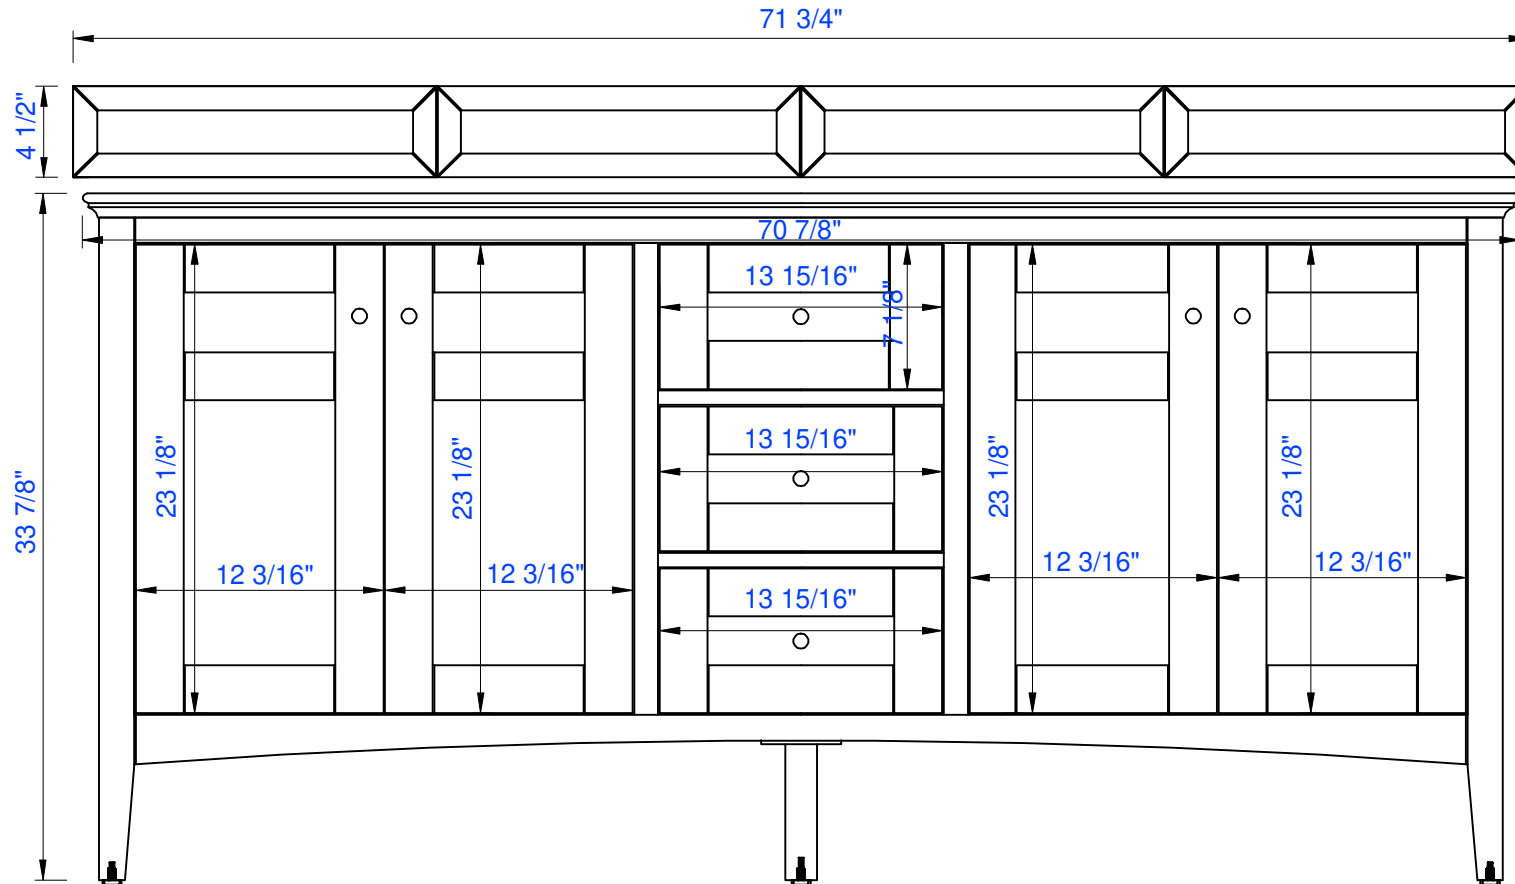

72"

Item Number:

527-V72-BW
527-V72-SL

JAMES MARTIN

VANITIES™

Palisades 72" Double Vanity

Diagrams with Dimensions
page 01 of 03

NOTE ONE: Countertops are not shown in these diagrams. (Cabinet Only)

NOTE TWO: Wood Backsplash (Shown) is designed for the molding detail to align with sinks in James Martin's Optional Countertops. Customer's own countertops and sinks may align differently, and modification may be required.

Please consult our website for Countertop Diagrams: www.jamesmartinvanities.com

Version: 201906

1829 mm

Item Number:
527-V72-BW
527-V72-SL

JAMES MARTIN

VANITIES™

Palisades 1829mm Double Vanity

Diagrams with Dimensions
page 01 of 03

1829 mm

Item Number:

527-V72-BW
527-V72-SL

JAMES MARTIN

VANITIES™

Palisades 1829mm Double Vanity

Diagrams with Dimensions
page 03 of 03

NOTE ONE: Countertops are not shown in these diagrams. (Cabinet Only)