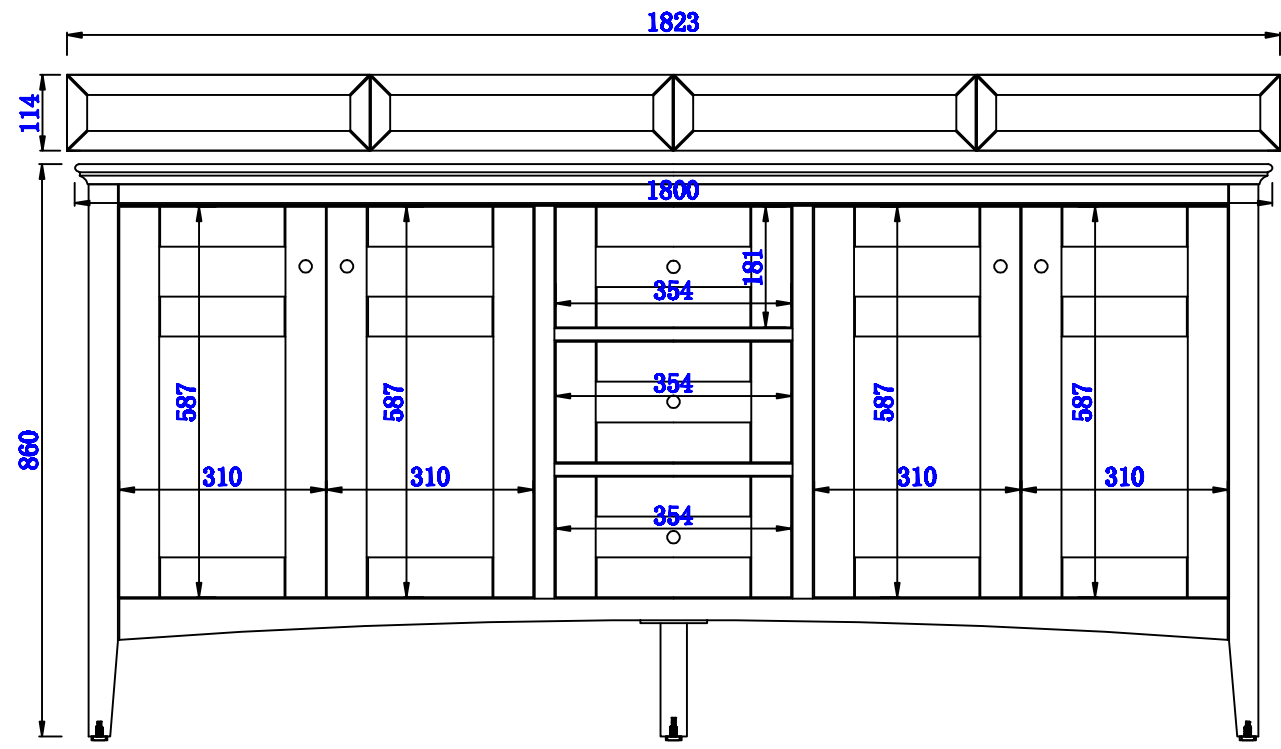

NOTE TWO: Wood Backsplash (Shown) is designed for the molding detail to align with sinks in James Martin's Optional Countertops. Customer's own countertops and sinks may align differently, and modification may be required.

Please consult our website for Countertop Diagrams: www.jamesmartinvanities.com

Version: 201906

1829 mm

Item Number:
527-V72-BW
527-V72-SL

JAMES MARTIN

VANITIES™

Palisades 1829mm Double Vanity

Diagrams with Dimensions
page 01 of 03

NOTE ONE: Countertops are not shown in these diagrams. (Cabinet Only)

NOTE TWO: Wood Backsplash (Shown) is designed for the molding detail to align with sinks in James Martin's Optional Countertops.

Customer's own countertops and sinks may align differently, and modification may be required.

1829 mm

Item Number:

527-V72-BW
527-V72-SL

JAMES MARTIN

VANITIES™

Palisades 1829mm Double Vanity

Diagrams with Dimensions
page 03 of 03

NOTE ONE: Countertops are not shown in these diagrams. (Cabinet Only)