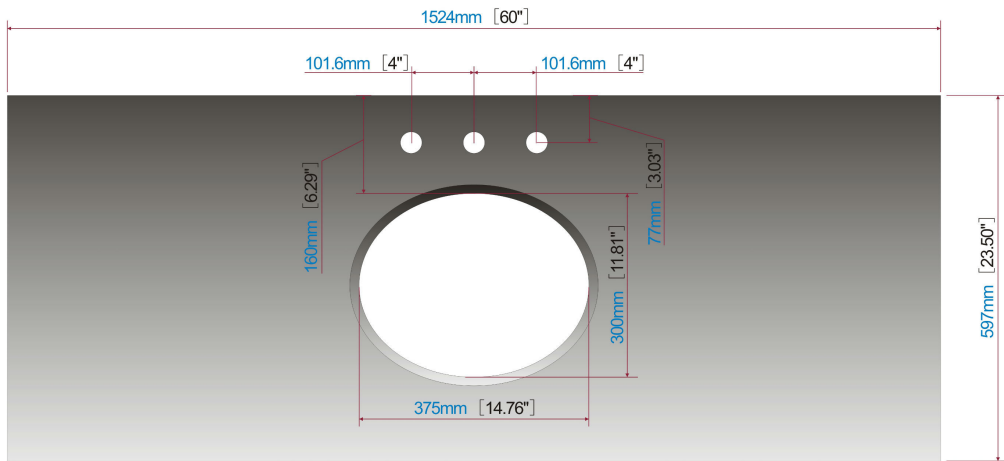

60"
4cm

60" Natural Stone (4cm Thickness) Specifications Eased Edge with 1/8" Bevel

JAMES MARTIN

VANITIES

James Martin Vanities - Legacy Oval Undermount Sink (Basin) **SNK-OVL-WHT**

Used with 2cm and 4cm thickness standard rectangular countertops

Imperial Measurements

Metric Measurements

OD Size: 445 x 365 x 200 mm
17 4/8" x 14 3/8" x 7 7/8"
ID Size: 395 x 310 mm
15 4/8" x 12 2/8"

Complies with:
ASME A112.19.2-2013
CSA B45.1-13

white

2018 Rv.