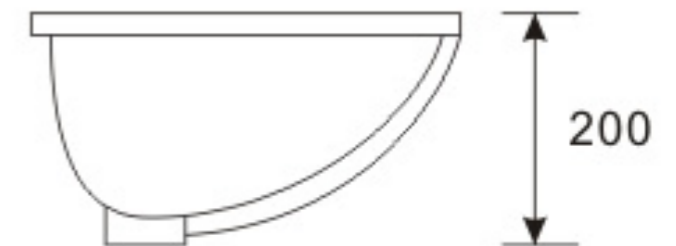

60"
4cm

60" Natural Stone (4cm Thickness) Specifications Eased Edge with 1/8" Bevel

JAMES MARTIN

VANITIES

James Martin Vanities - Legacy Oval Undermount Sink (Basin) **SNK-OVL-WHT**

Used with 2cm and 4cm thickness standard rectangular countertops

Imperial Measurements

Metric Measurements

OD Size: 445 x 365 x 200 mm
17 4/8" x 14 3/8" x 7 7/8"
ID Size: 395 x 310 mm
15 4/8" x 12 2/8"

Complies with:
ASME A112.19.2-2013
CSA B45.1-13

white

2018 Rv.