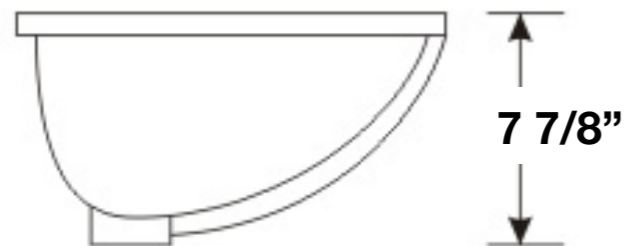

60"
4cm

60" Natural Stone (4cm Thickness) Specifications Eased Edge with 1/8" Bevel

JAMES MARTIN

VANITIES

James Martin Vanities - Legacy Oval Undermount Sink (Basin) **SNK-OVL-WHT**

Used with 2cm and 4cm thickness standard rectangular countertops

Imperial Measurements

Metric Measurements

OD Size: 445 x 365 x 200 mm
17 4/8" x 14 3/8" x 7 7/8"
ID Size: 395 x 310 mm
15 4/8" x 12 2/8"

Complies with:
ASME A112.19.2-2013
CSA B45.1-13

white

2018 Rv.