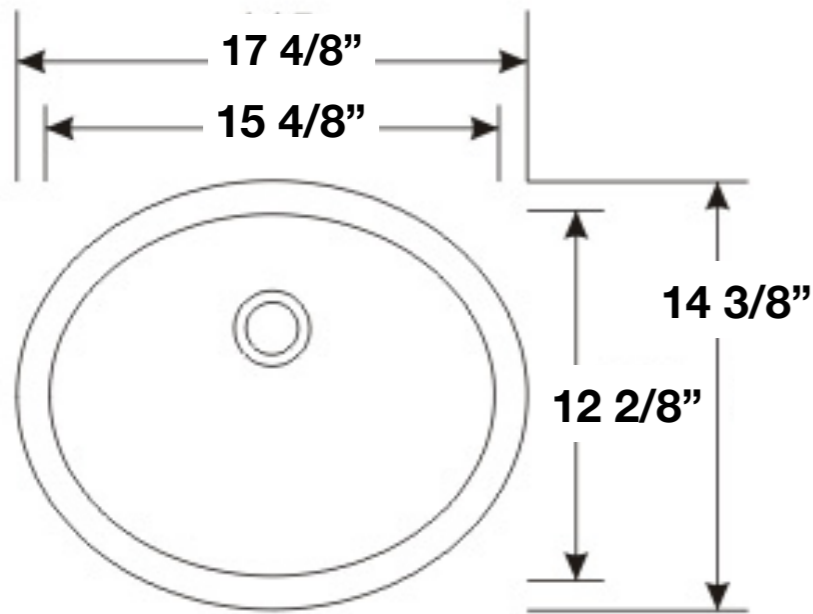

60"
4cm

60" Natural Stone (4cm Thickness) Specifications Eased Edge with 1/8" Bevel

JAMES MARTIN

VANITIES

James Martin Vanities - Legacy Oval Undermount Sink (Basin) **SNK-OVL-WHT**

Used with 2cm and 4cm thickness standard rectangular countertops

Imperial Measurements

Metric Measurements

OD Size: 445 x 365 x 200 mm
17 4/8" x 14 3/8" x 7 7/8"
ID Size: 395 x 310 mm
15 4/8" x 12 2/8"

Complies with:
ASME A112.19.2-2013
CSA B45.1-13

white

2018 Rv.