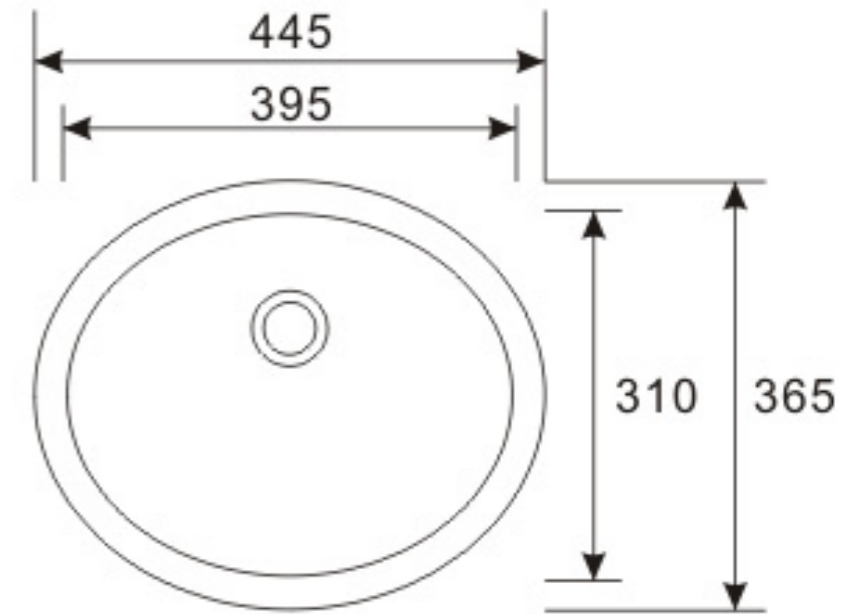

60"
4cm

60" Natural Stone (4cm Thickness) Specifications Eased Edge with 1/8" Bevel

JAMES MARTIN

VANITIES

James Martin Vanities - Legacy Oval Undermount Sink (Basin) **SNK-OVL-WHT**

Used with 2cm and 4cm thickness standard rectangular countertops

Imperial Measurements

Metric Measurements

OD Size: 445 x 365 x 200 mm
17 4/8" x 14 3/8" x 7 7/8"
ID Size: 395 x 310 mm
15 4/8" x 12 2/8"

Complies with:
ASME A112.19.2-2013
CSA B45.1-13

white

2018 Rv.