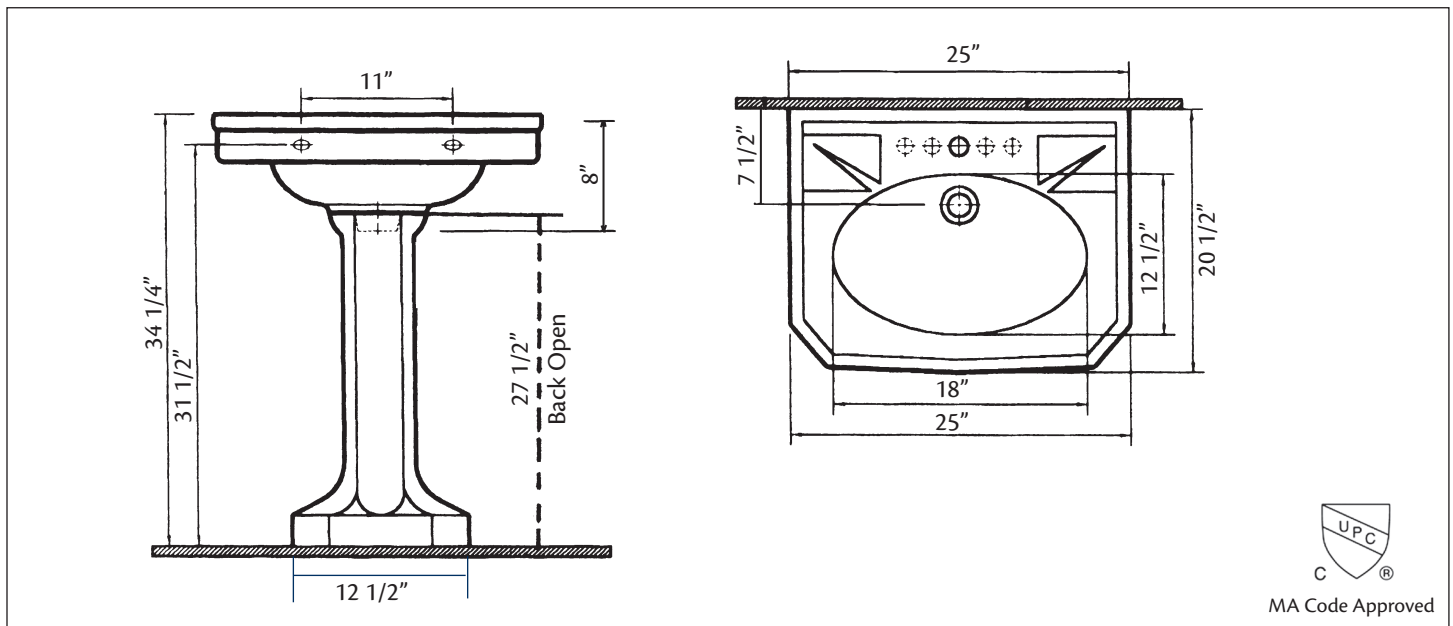

511/25 MAYFAIR Pedestal Lavatory

25" x 20 1/2" x 34"

Cheviot Products' vitreous china lavatories are finely crafted for outstanding beauty and practicality. Fired onto each sink is a fine glaze of powdered glass to ensure a lifetime of durability, ease of cleaning, and resistance to bacteria and other microbes.

Colours: White

Drillings: 8" drilling only

Related Products:

**5220 Widespread
 Lavatory Faucet**

Note: Rough-in dimensions may vary +/- 1/2" and are subject to change. No responsibility is assumed by Cheviot Products Inc. One Year Limited Warranty against manufacturer's defects.