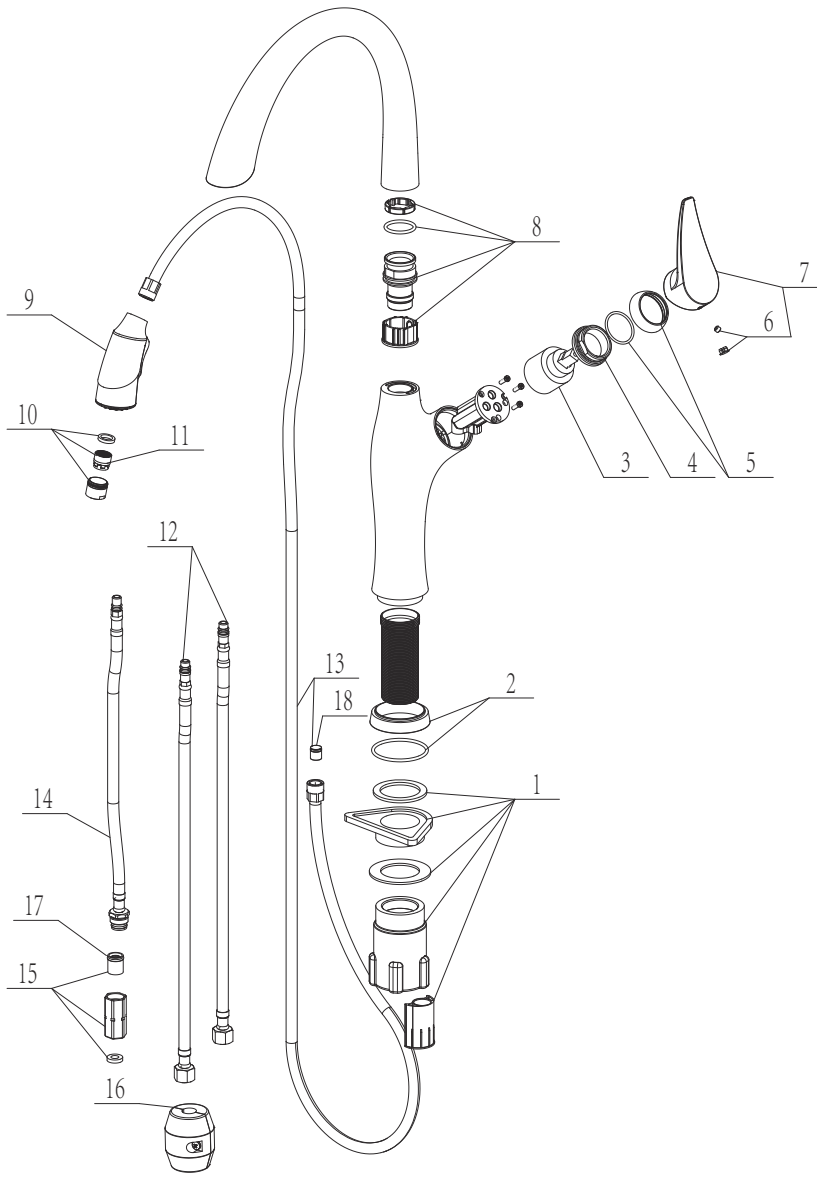

FEATURES

- Solid brass body
- Ceramic disk cartridge
- Pull-down spray
- 1.5 GPM flow rate
- Installation in a 1-3/8" hole
- Color coded hot and cold supply lines
- 180 degree spout swivel
- Maximum deck thickness 2-1/4"

JOB INFORMATION

Job Name: _____

Contact: _____

Date Specified: _____

Specifier: _____

Contractor: _____

NOMINAL DIMENSIONS

Model 442031 shown

REACH	SPOUT HEIGHT	FAUCET HEIGHT
8-5/8"	10"	15-3/4"

See next page for exploded parts drawing and parts list.

BLANCO AMERICA

800.451.5782
 www.blancoamerica.com

© 2016 BLANCO AMERICA

1/16

SPEC-001

Faucet hole $\Phi 1\text{-}3/8\text{'}$

REPAIR PART GUIDE

Diagram #	Description	Part #
1	Artona Mounting Kit	442106
2	ARTONA Base Chrome	442107
2	ARTONA Base Stainless	442123
3	Cartridge	442109
4	ARTONA Cartridge Lock Nut Chrome	442110
5	ARTONA Cartridge Cap Chrome	442111
5	ARTONA Cartridge Cap Stainless	442124
6	ARTONA Cap and Screw Chrome	442112
6	ARTONA Cap and Screw Stainless	442125
7	ARTONA Handle Chrome	442113
7	ARTONA Handle Stainless	442126
8	Set of rings	442114
9	ARTONA Handspray Anthracite	442132
9	ARTONA Handspray Biscuit	442138
9	ARTONA Handspray Café Brown	442133
9	ARTONA Handspray Cinder	442134
9	ARTONA Handspray Metallic Gray	442135
9	ARTONA Handspray Truffle	442136
9	ARTONA Handspray White	442137
10	Aerator Kit	442116
11	Aerator	442117
12	Supply lines	441554
13	Spray Hose with Check Valve	442127
14	Supply Line	442118
15	ARTONA Hose Connection 2.2gpm	442128
15	ARTONA Hose Connection 1.5gpm	442129
16	Weight 320 grams	441556
17	Flow Restrictor with Check Valve 2.2gpm	442130
17	Flow Restrictor with Check Valve 1.5gpm	442131
18	Spray Hose Check Valve	442122