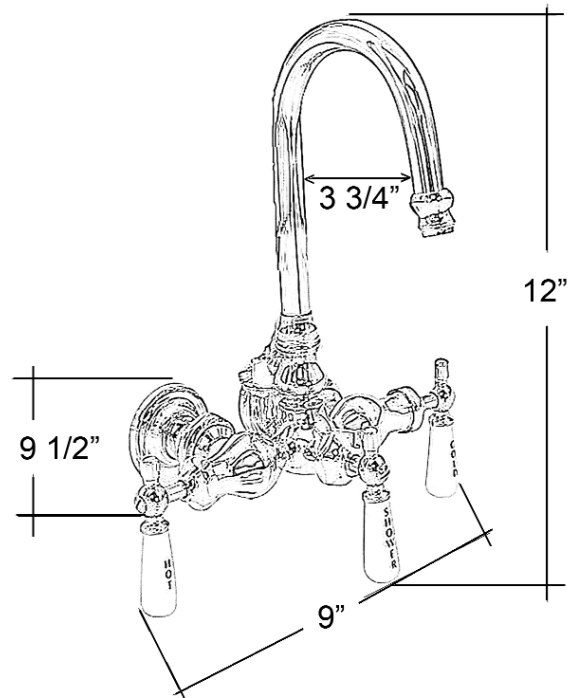

CODE RECTANGULAR SHOWER UNIT

Cat. No.
4122

Features:

- ▶ 3/4" Solid Brass Tubing
- ▶ Code Gooseneck Spout
- ▶ 3 3/8" Centers
- ▶ 1/4 Turn Ceramic Disc Cartridges
- ▶ Porcelain Lever Handles
- ▶ Includes Ceiling and Wall Support Assemblies
- ▶ Supports Are Adjustable By Cutting
- ▶ Available In 3 Finishes
- ▶ For Acrylic Tub Use
- ▶ For Cast Iron Tub Use: Part# 4123
- ▶ Does Not Include Shower Head

Finishes:

- CP Polished Chrome
- BP Polished Brass
- SN Brushed Nickel

Shower Rod

L: 48"
D: 24"

Riser Height: 62"
Wall Support: 10" Adjustable
Ceiling Support: 30" Adjustable

Dimensions are nominal and may vary. Dimensions and specifications subject to change without notice.