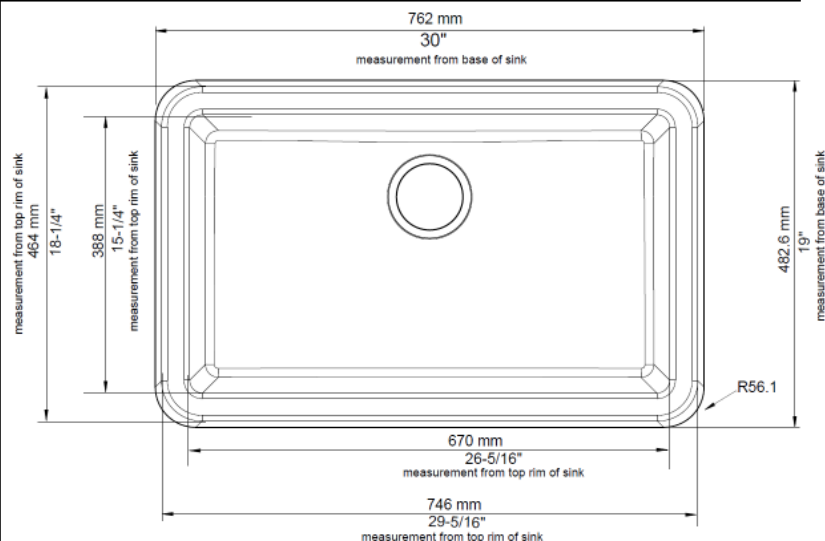

#### FEATURES

- Requires modified cabinet: 33" or 36"
- 80% solid granite
- Heat resistant up to 536°F
- Unsurpassed cleanability backed by industry leading 7 patents!
- Resistant to scratches, stains and all household acids and alkali solutions
- Template provided with approximate 1/8" reveal
- Apron front is 10" high
- Rim width is 1-1/2"
- Weight: 50.7 lbs.
- Limited lifetime warranty

#### NOMINAL DIMENSIONS

OVERALL	CUTOUT SIZE	BOWL DEPTH	DRAIN DIAMETER
30" x 19"	Template provided with approximate 1/8" reveal	9-1/4"	3-1/2"

DXF cutout templates available on our website.