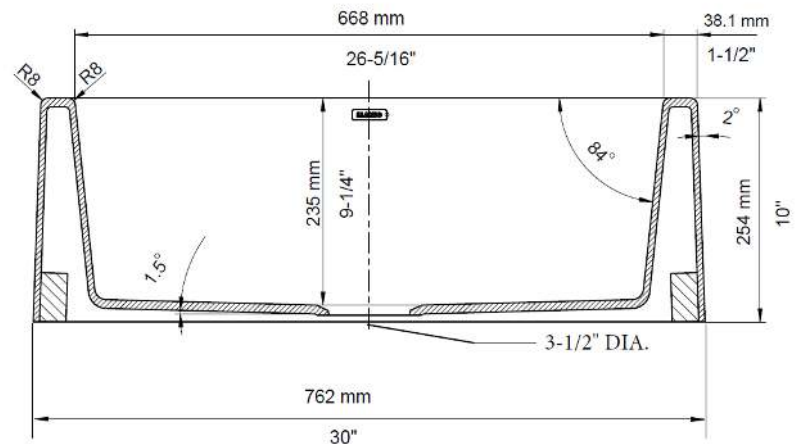

#### FEATURES

- Requires modified cabinet: 33" or 36"
- 80% solid granite
- Heat resistant up to 536°F
- Unsurpassed cleanability backed by industry leading 7 patents!
- Resistant to scratches, stains and all household acids and alkali solutions
- Template provided with approximate 1/8" reveal
- Apron front is 10" high
- Rim width is 1-1/2"
- Weight: 50.7 lbs.
- Limited lifetime warranty

#### NOMINAL DIMENSIONS

OVERALL	CUTOUT SIZE	BOWL DEPTH	DRAIN DIAMETER
30" x 19"	Template provided with approximate 1/8" reveal	9-1/4"	3-1/2"

DXF cutout templates available on our website.