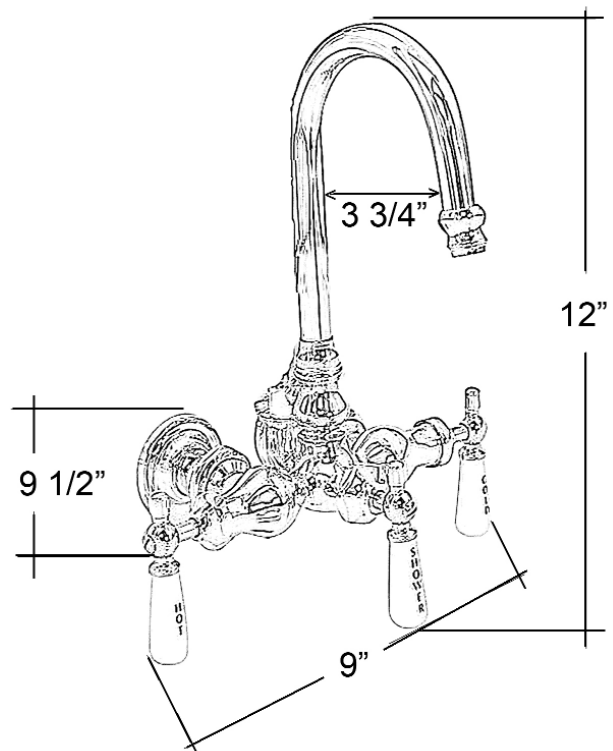

TUB FILLER WITH DIVERTER

Cat. No.
4012

Features:

- ▶ Code Gooseneck Spout
- ▶ 1/4 Turn Ceramic Disc Cartridges
- ▶ 3 3/8" Centers
- ▶ Includes 62" Riser
- ▶ 3/4" Nipples
- ▶ Acrylic Tub Use Only
- ▶ Includes Plastic Shower Head

Finishes:

CP Polished Chrome

BP Polished Brass

L: 12"
W: 9"
D: 9 1/2"

Dimensions are nominal and may vary. Dimensions and specifications subject to change without notice.