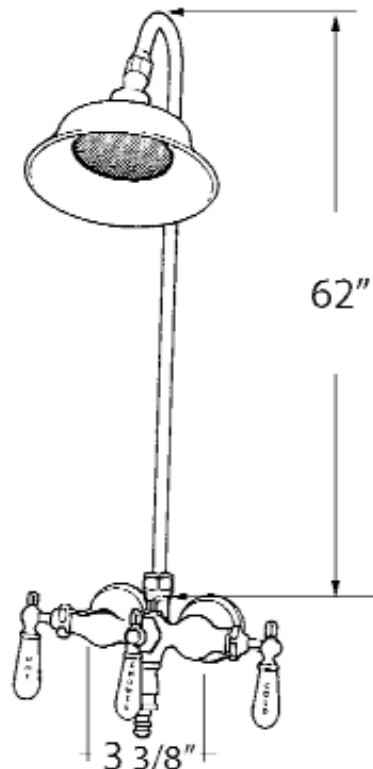

TUB FILLER WITH DIVERTER

Cat. No.
4011

Features:

- ▶ Sunflower shower head
- ▶ Old style spigot
- ▶ 1/4 turn ceramic disc cartridges
- ▶ 3 3/8" centers
- ▶ Acrylic tub use only (Part# 4031 for cast iron tubs)

Finishes:

- CP** Polished Chrome
- BP** Polished Brass

Riser height: 62"

Dimensions are nominal and may vary. Dimensions and specifications subject to change without notice.