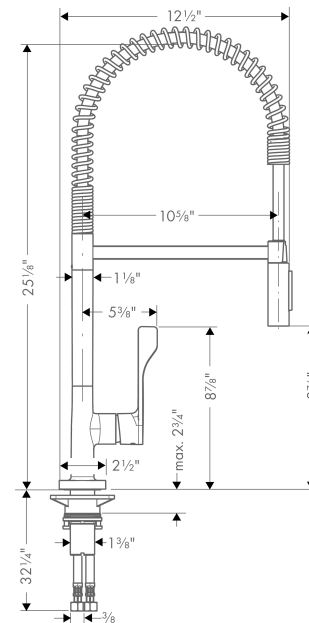

Scale drawing