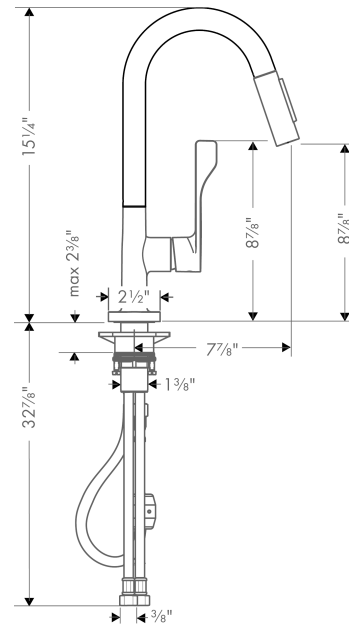

Axor Citterio
Axor Citterio 2-Spray Prep Kitchen Faucet, Pull-Down
 Finishes : **Chrome** Part no. : **39836001**

Description

Features

- Swivel range 360°
- Laminar and needle spray, Needle Spray
- Toggle spray diverter
- MagFit magnetic sprayhead docking
- Flow: 2.2 GPM
- Ceramic cartridge
- 3/8" compression

Item details

List Price \$ 666.00

Technology

Compliance

Product image

Scale drawing

Axor Citterio
Axor Citterio 2-Spray Prep Kitchen Faucet, Pull-Down
 Finishes : **Steel Optik** Part no. : **39836801**

Description

Features

- Swivel range 360°
- Laminar and needle spray, Needle Spray
- Toggle spray diverter
- MagFit magnetic sprayhead docking
- Flow: 2.2 GPM
- Ceramic cartridge
- 3/8" compression

Item details

List Price \$ 827.00

Technology

Compliance

Product image

Scale drawing