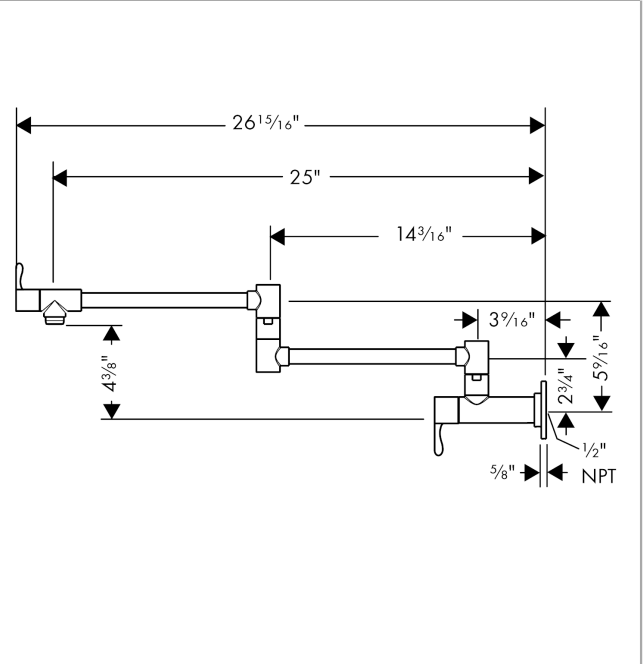

Axor Citterio

Axor Citterio Pot Filler, Wall-Mounted

Finishes : **Chrome** Part no. : **39834001**

Description

Features

- Swivel range 180°
- Aerated spray
- Flow: 2.5 GPM
- 90° ceramic valves
- 1/2" NPT

Item details

List Price \$ 780.00

Compliance

Product image

Scale drawing

Axor Citterio

Axor Citterio Pot Filler, Wall-Mounted

Finishes : **Steel Optik** Part no. : **39834801**

Description

Features

- Swivel range 180°
- Aerated spray
- Flow: 2.5 GPM
- 90° ceramic valves
- 1/2" NPT

Item details

List Price \$ 995.00

Compliance

Product image

Scale drawing