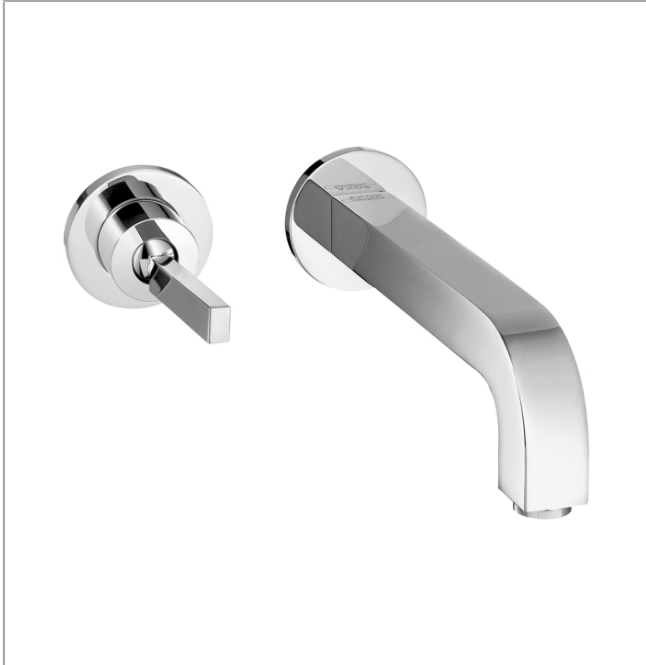

Axor Citterio
Axor Citterio Wall-Mounted Single-Handle Faucet Trim
Finishes : **Chrome** Part no. : **39116001**

Description

Features

- Aerated spray
- Flow: 1.5 GPM
- Joystick ceramic cartridge
- Pop-up assembly not included

Required accessories

- Rough, Wall-Mounted Single-Handle Faucet (#13622USA)

Item details

List Price $ 626.00

Technology

Compliance

Product image