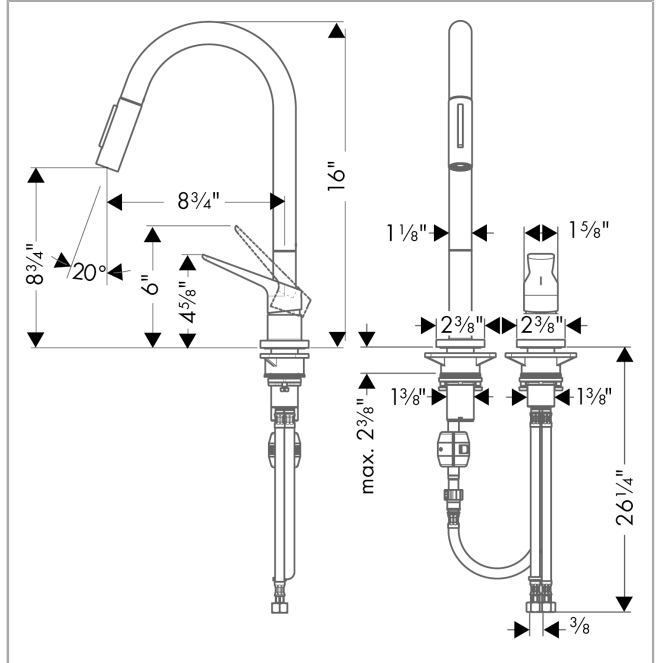

Axor Citterio M
Axor Citterio M 2-Hole Kitchen Faucet, Pull-Down
 Finishes : **Chrome** Part no. : **34822001**

Description

Features

- Swivel range 150°
- Laminar and needle spray, Needle Spray
- Toggle spray diverter
- MagFit magnetic sprayhead docking
- Flow: 2.2 GPM
- Ceramic cartridge
- 3/8" compression

Item details

List Price \$ 622.00

Technology

Compliance

Product image

Scale drawing

Axor Citterio M
Axor Citterio M 2-Hole Kitchen Faucet, Pull-Down
 Finishes : **Steel Optik** Part no. : **34822801**

Description

Features

- Swivel range 150°
- Laminar and needle spray, Needle Spray
- Toggle spray diverter
- MagFit magnetic sprayhead docking
- Flow: 2.2 GPM
- Ceramic cartridge
- 3/8" compression

Item details

List Price \$ 726.00

Technology

Compliance

Product image

Scale drawing