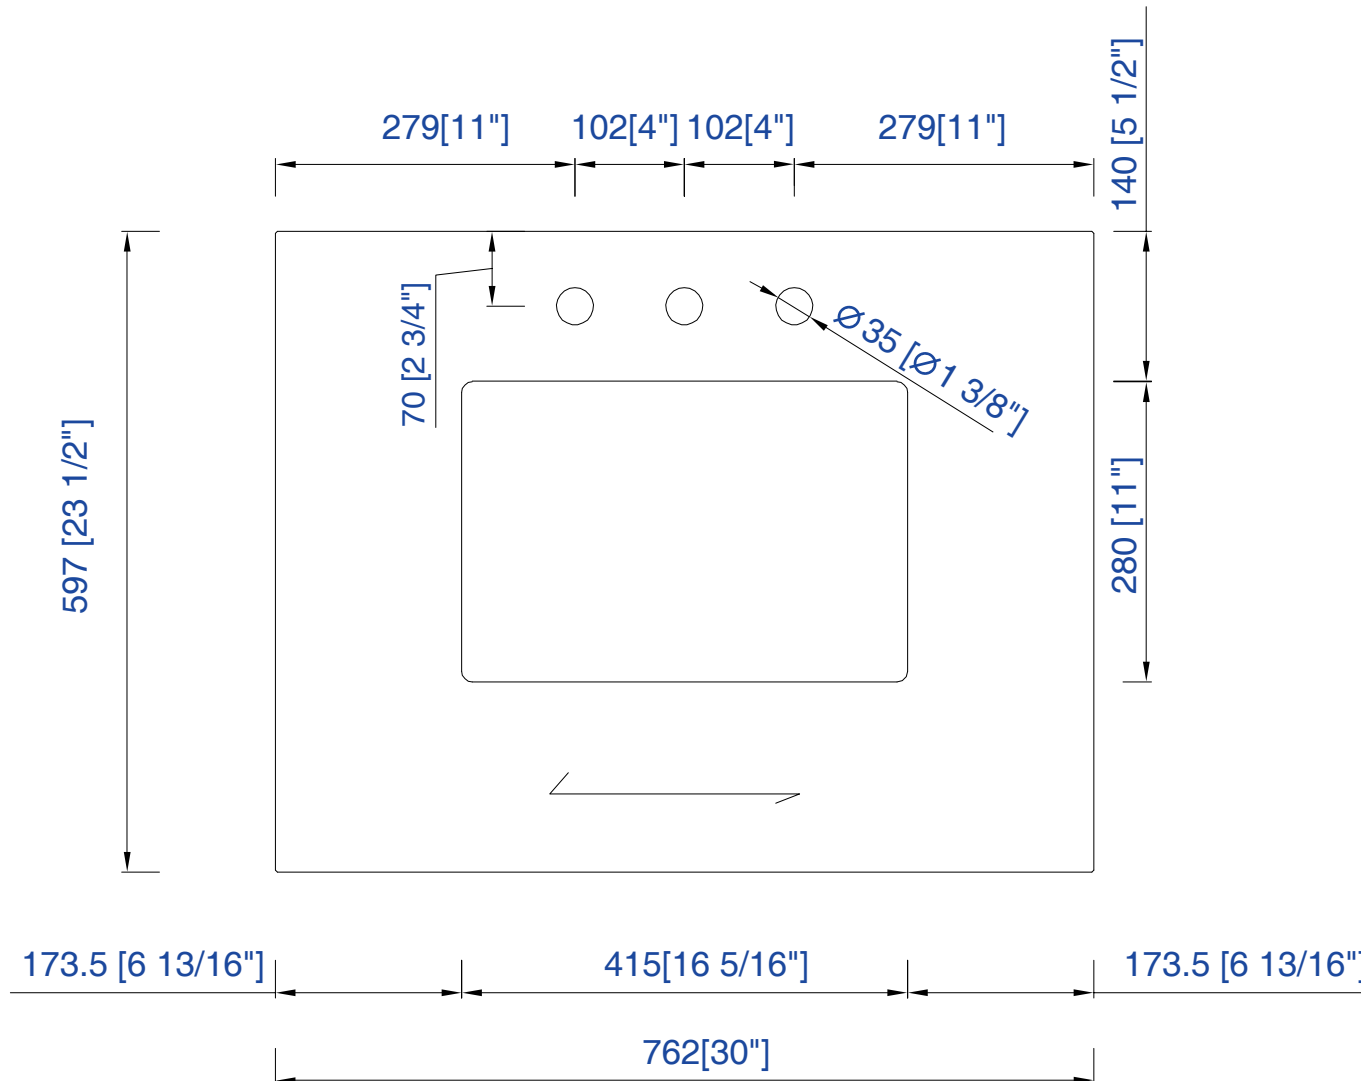

Vanity Top Diagrams (30")

3cm/1.18"
Silestone Countertop

James Martin Vanities - Nova Rectangular Undermount Sink (Basin) **SNK-RCT-WHT**

Used with 3cm thickness premium rectangular countertops:
Silestone Quartz

Imperial Measurements

Metric Measurements

OD Size: 500 x 355 x 145 mm
19 5/8" x 14" x 5 6/8"
ID Size: 440 x 295 mm
17 3/8" x 11 5/8"

Complies with:
ASME A112.19.2-2013
CSA B45.1-13

white