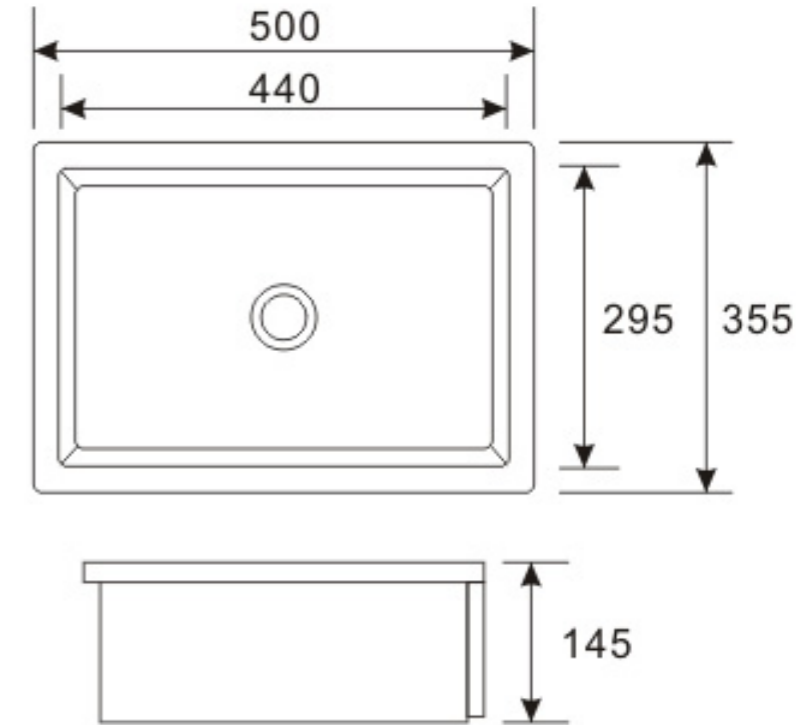

Vanity Top Diagrams (30")

3cm/1.18"
Silestone Countertop

James Martin Vanities - Nova Rectangular Undermount Sink (Basin) **SNK-RCT-WHT**

Used with 3cm thickness premium rectangular countertops:
Silestone Quartz

Imperial Measurements

Metric Measurements

OD Size: 500 x 355 x 145 mm
19 5/8" x 14" x 5 6/8"
ID Size: 440 x 295 mm
17 3/8" x 11 5/8"

Complies with:
ASME A112.19.2-2013
CSA B45.1-13

white