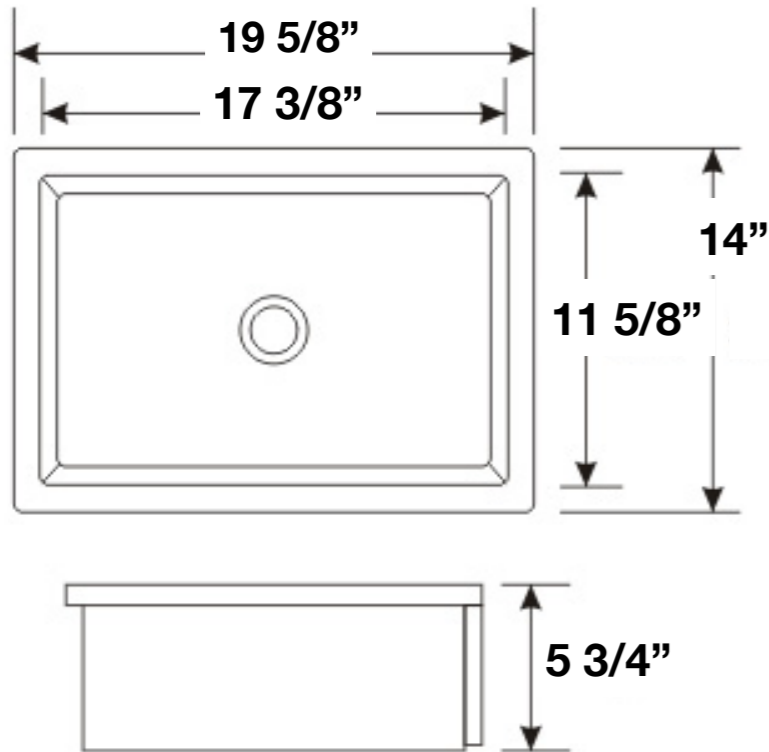

Vanity Top Diagrams (30")

3cm/1.18"
Silestone Countertop

James Martin Vanities - Nova Rectangular Undermount Sink (Basin) **SNK-RCT-WHT**

Used with 3cm thickness premium rectangular countertops:
Silestone Quartz

Imperial Measurements

Metric Measurements

OD Size: 500 x 355 x 145 mm
19 5/8" x 14" x 5 6/8"
ID Size: 440 x 295 mm
17 3/8" x 11 5/8"

Complies with:
ASME A112.19.2-2013
CSA B45.1-13

white