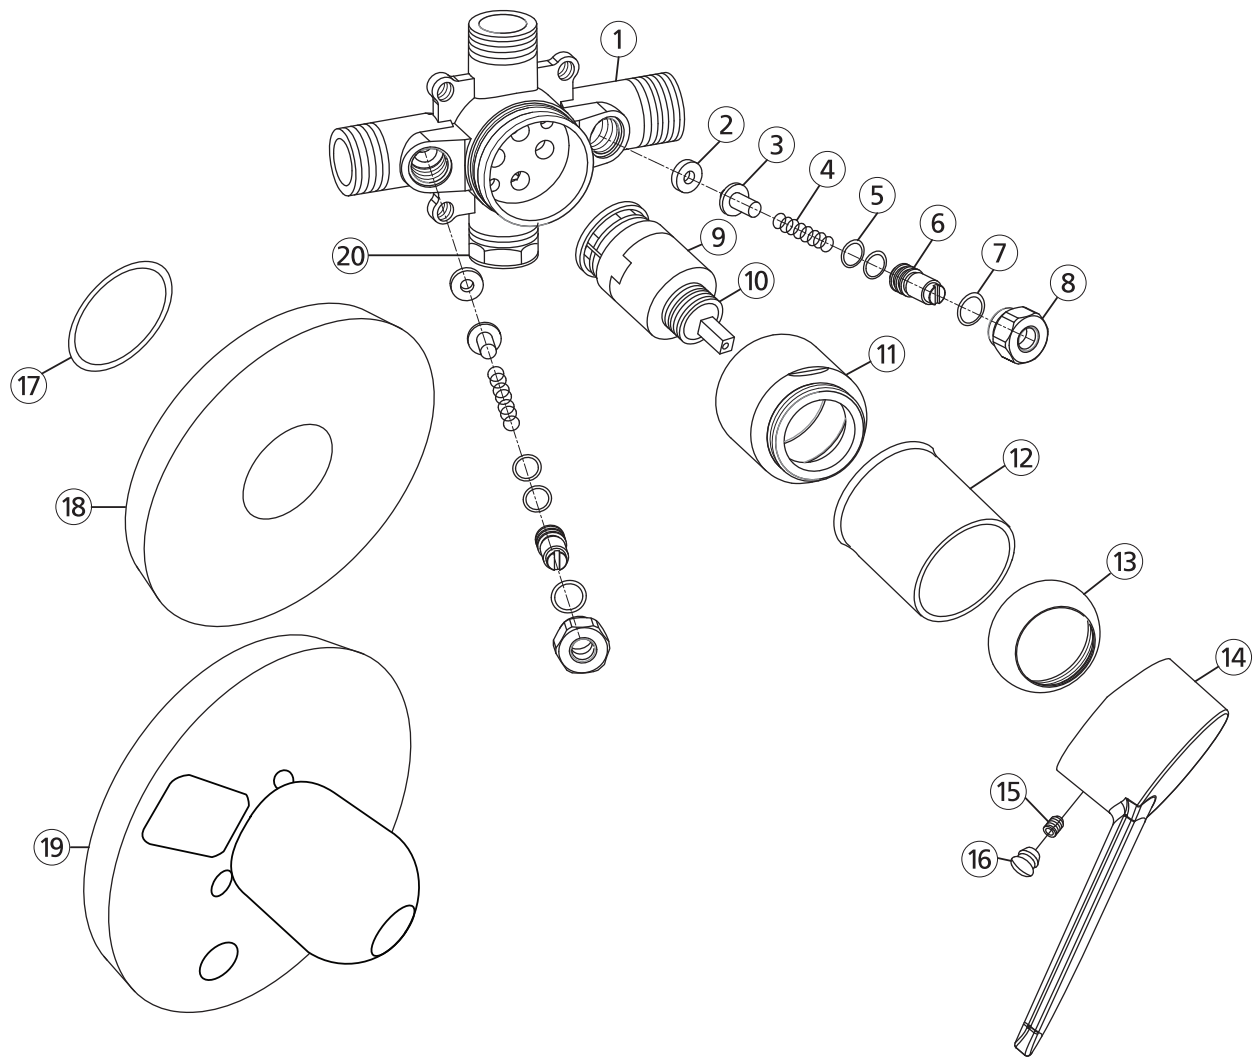

# Parts Legend

- 1. Valve Body
- 2-8. Integral Stop/Shutoff Assembly
- 9. Pressure Balanced Cartridge
- 10. Limit Stop
- 11. Valve Sleeve
- 12. Trim Sleeve
- 13. Trim Nut
- 14. Valve Handle
- 15. Set Screw
- 16. Set Screw Cover
- 17. Friction Ring
- 18. Trim Plate
- 19. Plaster Guard
- 20. Tub Spout Cap