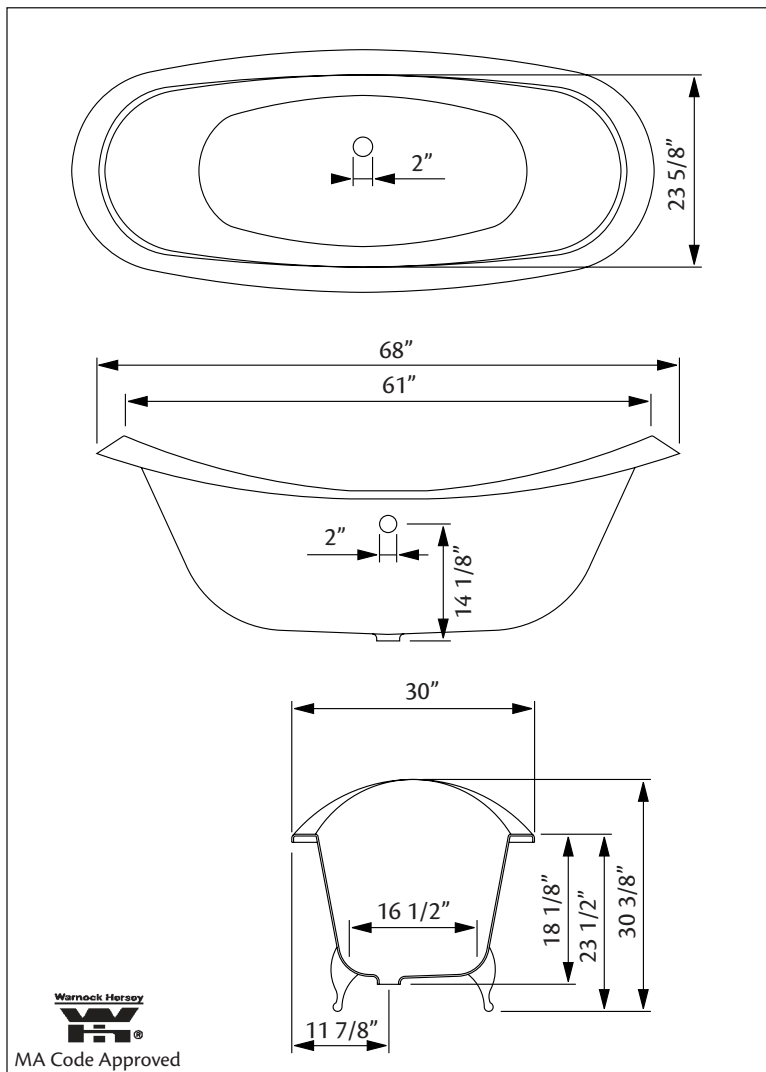

Model 2114 Shown

**68" x 31" Wide x 30 1/4" Tall, 330 lbs, 49 gallons**  
**Colours:** White or Biscuit Interior with Matching or Custom Colour Exterior

**Feet:** Brass Plated, Brushed Nickel, Chrome Plated, Polished Nickel, White Coated, Antique Bronze

**Related Products:**

**5115LEV Tub Filler With Hand Shower**

**3970 Heavy Duty Water Supply Lines**

**5127 Tub Filler With Hand Shower**

**3411 Water Supply Lines**

**Note:** Rough-in dimensions may vary +/- 1/2" and are subject to change. No responsibility is assumed by Cheviot Products Inc. One Year Limited Warranty against manufacturer's defects.