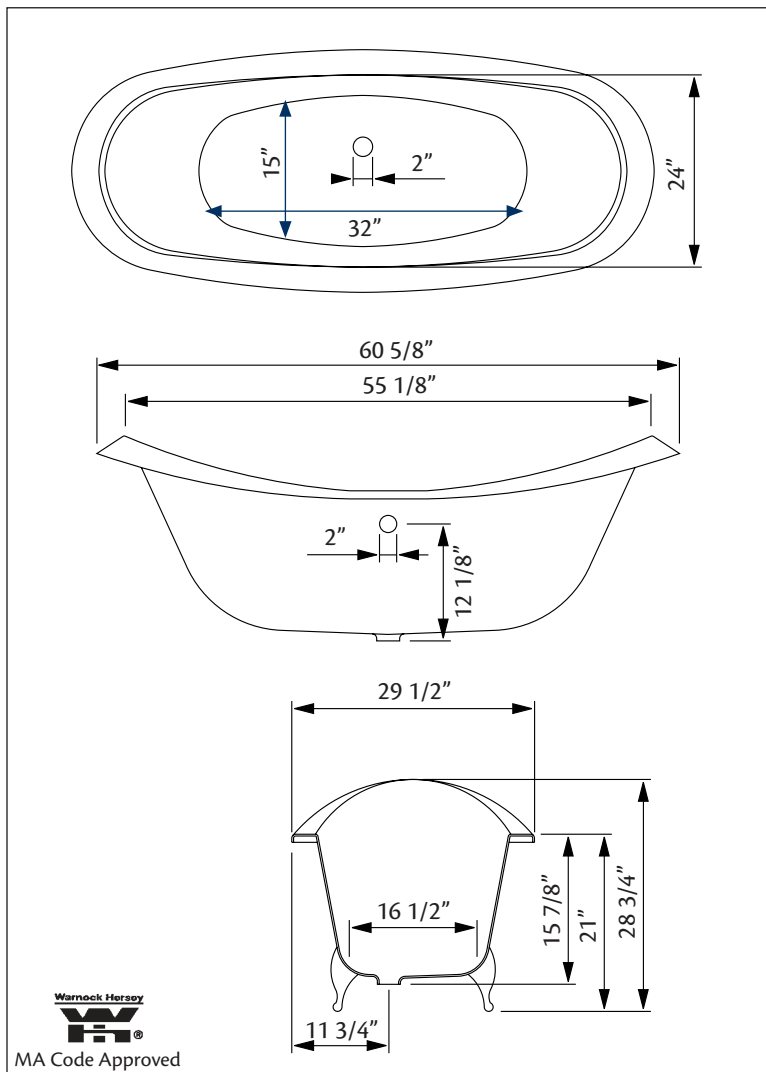

Model 2114 Shown

61" x 30" Wide x 29" Tall, 300 lbs, 46 gallons, 175 litres

Colours: White or Biscuit Interior with Matching or Custom Colour Exterior

Feet: Brass Plated, Brushed Nickel, Chrome Plated, Polished Nickel, White Coated, Antique Bronze

Related Products:

5115LEV Tub Filler With Hand Shower

3970 Heavy Duty Water Supply Lines

5127 Tub Filler With Hand Shower

3411 Water Supply Lines

Note: Rough-in dimensions may vary +/- 1/2" and are subject to change. No responsibility is assumed by Cheviot Products Inc. One Year Limited Warranty against manufacturer's defects.

Model 2114 Shown

68" x 31" Wide x 30 1/4" Tall, 330 lbs, 49 gallons
Colours: White or Biscuit Interior with Matching or Custom Colour Exterior

Feet: Brass Plated, Brushed Nickel, Chrome Plated, Polished Nickel, White Coated, Antique Bronze

72" x 31" Wide x 30 1/4" Tall, 335 lbs, 51.5 gallons
Colours: White or Biscuit Interior with Matching or Custom Colour Exterior

Feet: Brass Plated, Brushed Nickel, Chrome Plated, Polished Nickel, White Coated, Antique Bronze