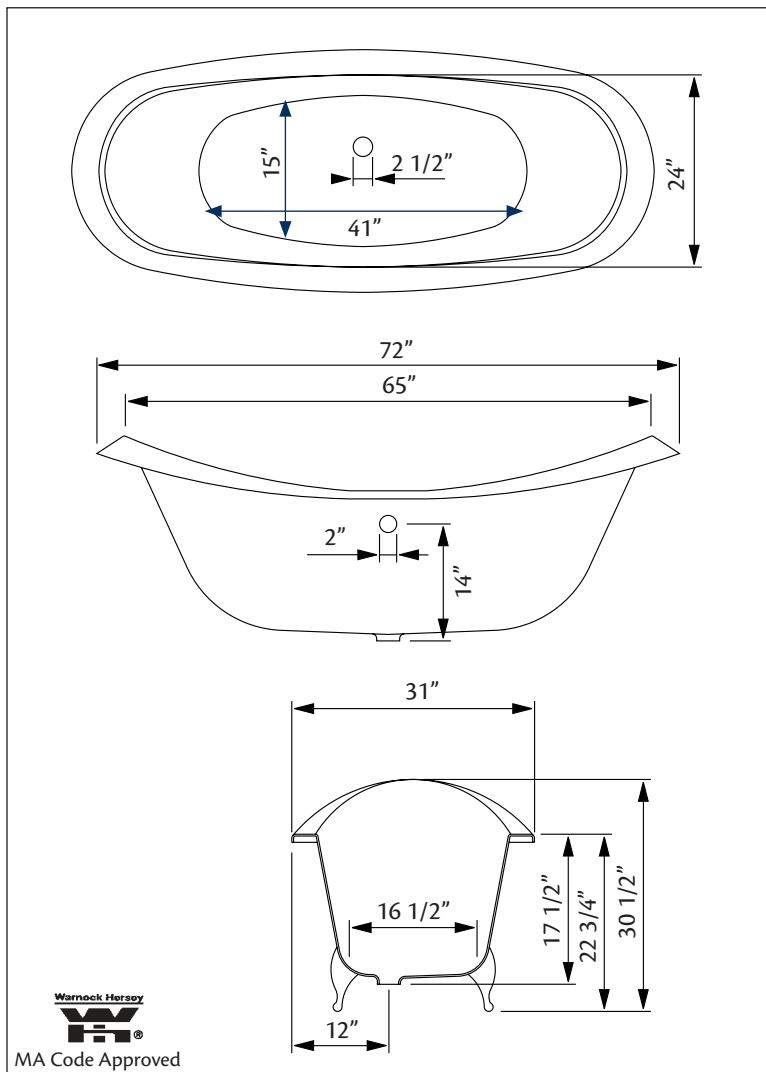

Model 2114 Shown

61" x 30" Wide x 29" Tall, 300 lbs, 46 gallons, 175 litres

Colours: White or Biscuit Interior with Matching or Custom Colour Exterior

Feet: Brass Plated, Brushed Nickel, Chrome Plated, Polished Nickel, White Coated, Antique Bronze

Model 2114 Shown

68" x 31" Wide x 30 1/4" Tall, 330 lbs, 49 gallons
Colours: White or Biscuit Interior with Matching or Custom Colour Exterior

Feet: Brass Plated, Brushed Nickel, Chrome Plated, Polished Nickel, White Coated, Antique Bronze

Related Products:

5115LEV Tub Filler With Hand Shower

3970 Heavy Duty Water Supply Lines

5127 Tub Filler With Hand Shower

3411 Water Supply Lines

Note: Rough-in dimensions may vary +/- 1/2" and are subject to change. No responsibility is assumed by Cheviot Products Inc. One Year Limited Warranty against manufacturer's defects.

72" x 31" Wide x 30 1/4" Tall, 335 lbs, 51.5 gallons
Colours: White or Biscuit Interior with Matching or Custom Colour Exterior

Feet: Brass Plated, Brushed Nickel, Chrome Plated, Polished Nickel, White Coated, Antique Bronze