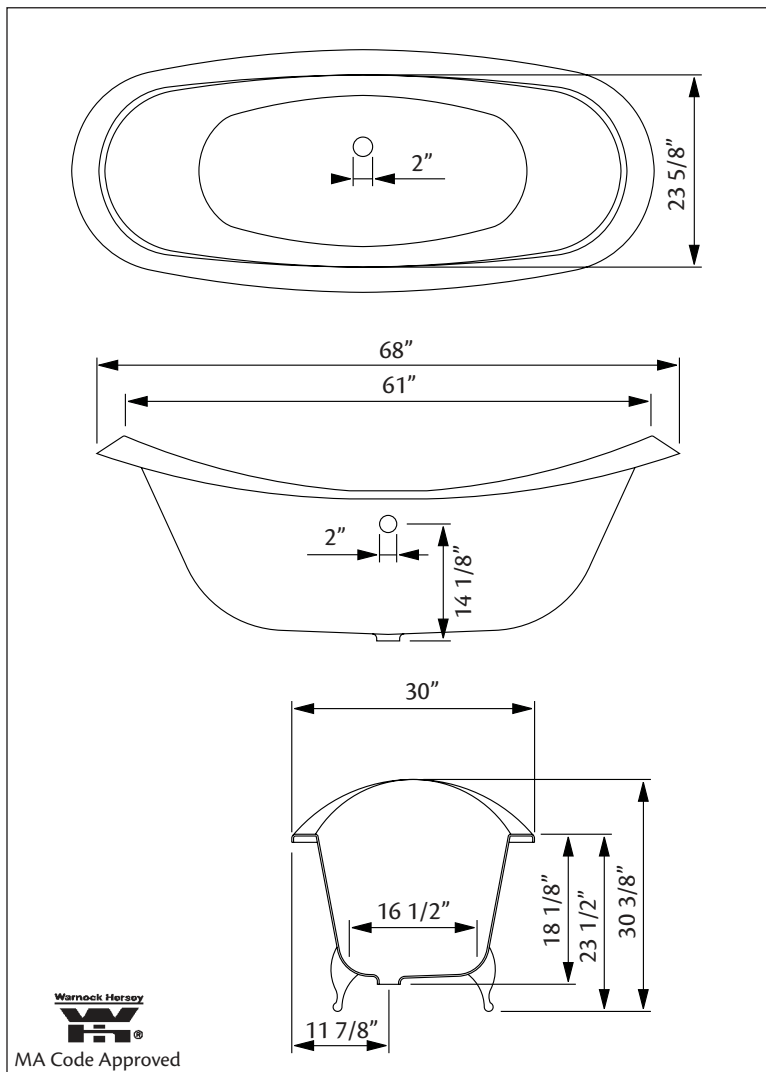

Model 2114 Shown

61" x 30" Wide x 29" Tall, 300 lbs, 46 gallons, 175 litres

Colours: White or Biscuit Interior with Matching or Custom Colour Exterior

Feet: Brass Plated, Brushed Nickel, Chrome Plated, Polished Nickel, White Coated, Antique Bronze

Related Products:

5115LEV Tub Filler With Hand Shower

3970 Heavy Duty Water Supply Lines

5127 Tub Filler With Hand Shower

3411 Water Supply Lines

Note: Rough-in dimensions may vary +/- 1/2" and are subject to change. No responsibility is assumed by Cheviot Products Inc. One Year Limited Warranty against manufacturer's defects.

Model 2114 Shown

68" x 31" Wide x 30 1/4" Tall, 330 lbs, 49 gallons
Colours: White or Biscuit Interior with Matching or Custom Colour Exterior

Feet: Brass Plated, Brushed Nickel, Chrome Plated, Polished Nickel, White Coated, Antique Bronze

72" x 31" Wide x 30 1/4" Tall, 335 lbs, 51.5 gallons
Colours: White or Biscuit Interior with Matching or Custom Colour Exterior

Feet: Brass Plated, Brushed Nickel, Chrome Plated, Polished Nickel, White Coated, Antique Bronze