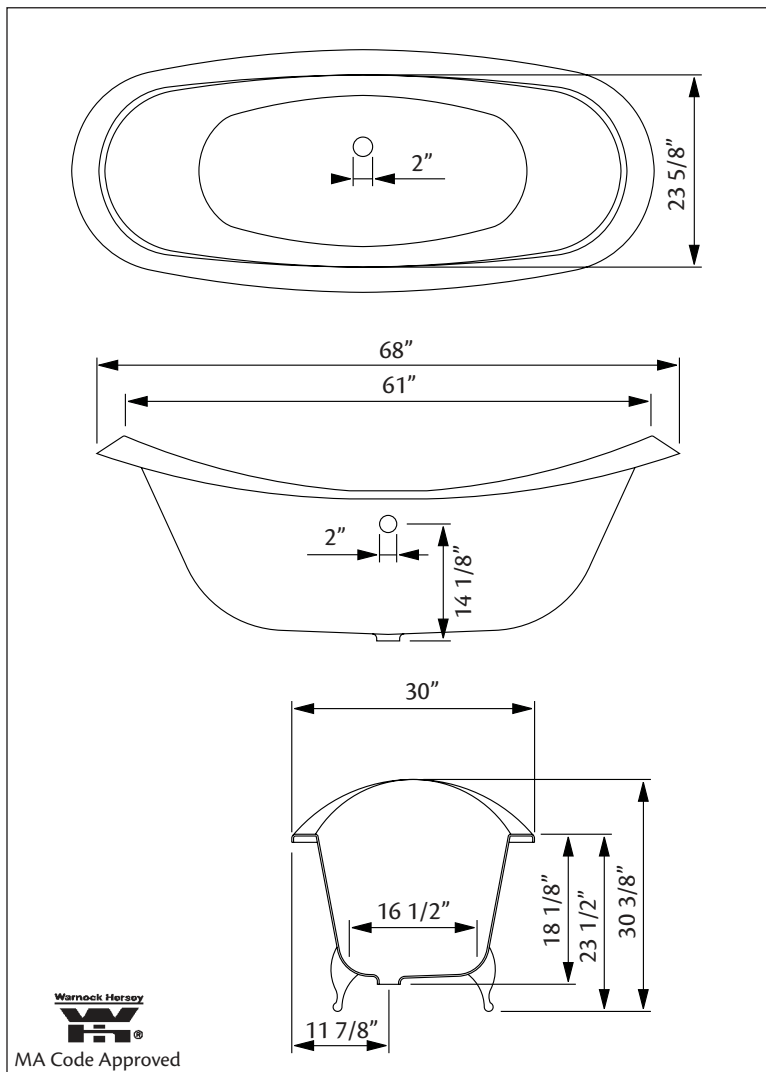

Model 2112 Shown

**61" x 30" Wide x 29" Tall**, 300 lbs, 46 gallons, 175 litres

**Colours:** White or Biscuit Interior with Matching or Custom Colour Exterior

**Feet:** Brass Plated, Brushed Nickel, Chrome Plated, Polished Nickel, White Coated, Antique Bronze

**Related Products:**

**5115LEV Tub Filler With Hand Shower**

**3970 Heavy Duty Water Supply Lines**

**5127 Tub Filler With Hand Shower**

**3411 Water Supply Lines**

**Note:** Rough-in dimensions may vary +/- 1/2" and are subject to change. No responsibility is assumed by Cheviot Products Inc. One Year Limited Warranty against manufacturer's defects.

Model 2112 Shown

**68" x 31" Wide x 30 1/4" Tall, 330 lbs, 49 gallons**  
**Colours:** White or Biscuit Interior with Matching or Custom Colour Exterior

**Feet:** Brass Plated, Brushed Nickel, Chrome Plated, Polished Nickel, White Coated, Antique Bronze

**72" x 31" Wide x 30 1/4" Tall, 335 lbs, 51.5 gallons**  
**Colours:** White or Biscuit Interior with Matching or Custom Colour Exterior

**Feet:** Brass Plated, Brushed Nickel, Chrome Plated, Polished Nickel, White Coated, Antique Bronze