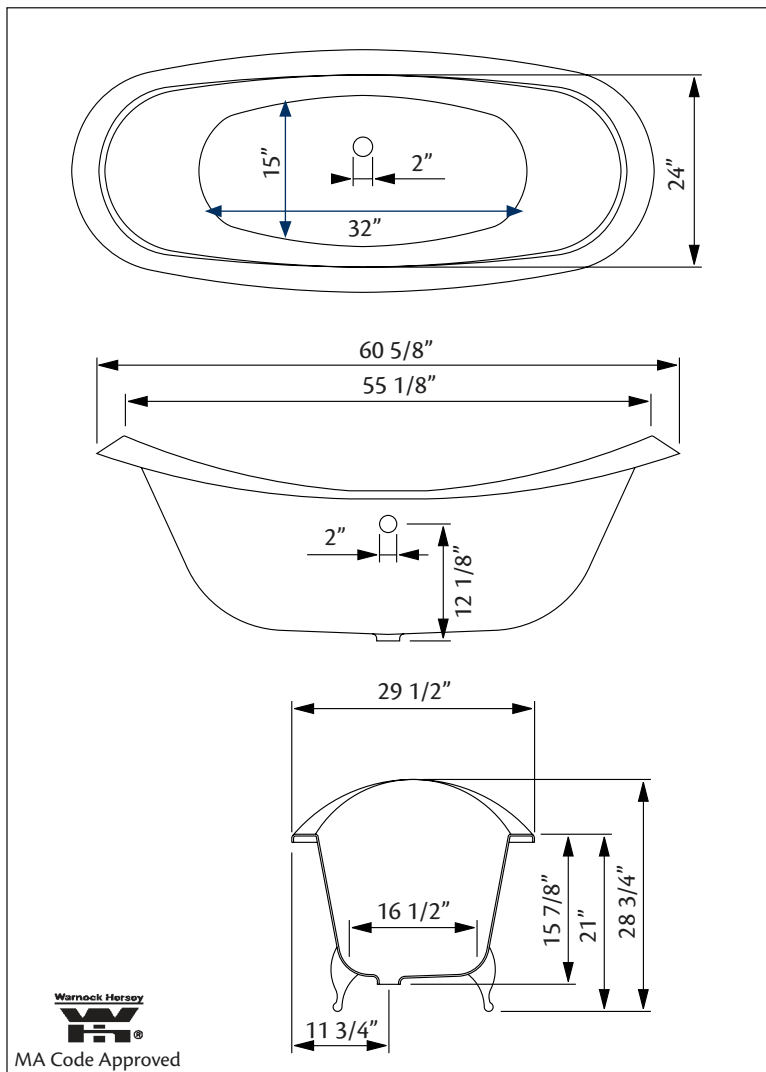

Model 2112 Shown

**61" x 30" Wide x 29" Tall**, 300 lbs, 46 gallons, 175 litres

**Colours:** White or Biscuit Interior with Matching or Custom Colour Exterior

**Feet:** Brass Plated, Brushed Nickel, Chrome Plated, Polished Nickel, White Coated, Antique Bronze

**Related Products:**

**5115LEV Tub Filler With Hand Shower**

**3970 Heavy Duty Water Supply Lines**

**5127 Tub Filler With Hand Shower**

**3411 Water Supply Lines**

**Note:** Rough-in dimensions may vary +/- 1/2" and are subject to change. No responsibility is assumed by Cheviot Products Inc. One Year Limited Warranty against manufacturer's defects.

Model 2112 Shown

**68" x 31" Wide x 30 1/4" Tall, 330 lbs, 49 gallons**  
**Colours:** White or Biscuit Interior with Matching or Custom Colour Exterior

**Feet:** Brass Plated, Brushed Nickel, Chrome Plated, Polished Nickel, White Coated, Antique Bronze

**72" x 31" Wide x 30 1/4" Tall, 335 lbs, 51.5 gallons**  
**Colours:** White or Biscuit Interior with Matching or Custom Colour Exterior

**Feet:** Brass Plated, Brushed Nickel, Chrome Plated, Polished Nickel, White Coated, Antique Bronze