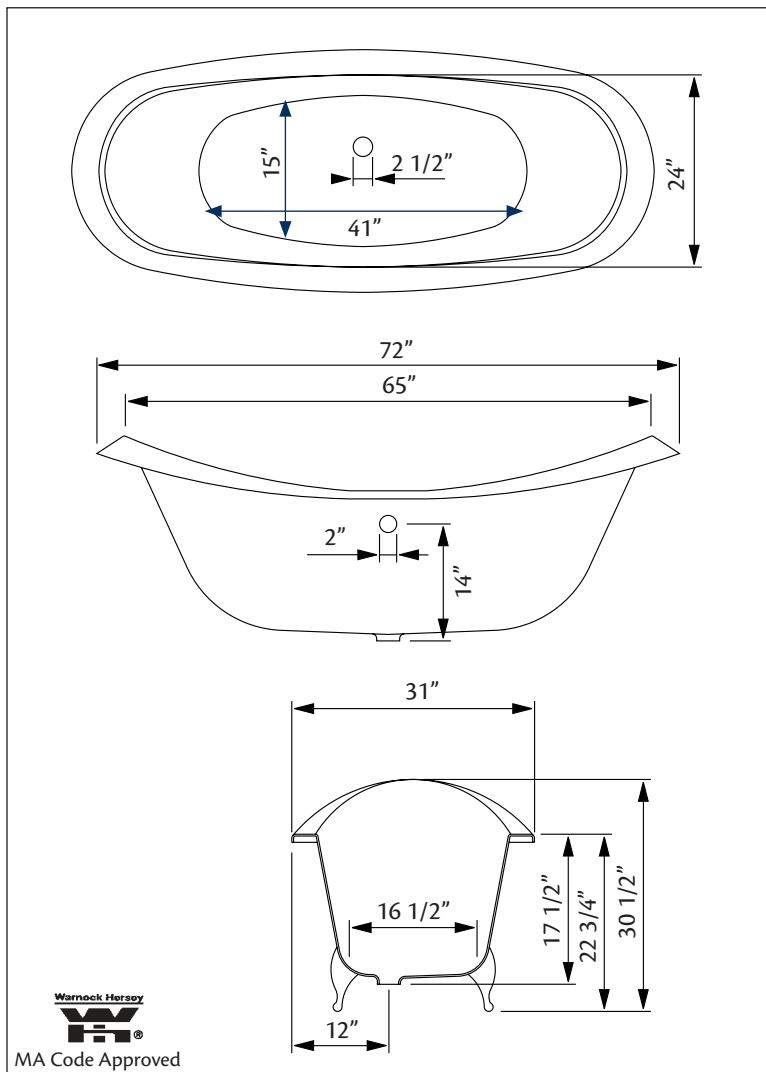

Model 2112 Shown

**61" x 30" Wide x 29" Tall**, 300 lbs, 46 gallons, 175 litres

**Colours:** White or Biscuit Interior with Matching or Custom Colour Exterior

**Feet:** Brass Plated, Brushed Nickel, Chrome Plated, Polished Nickel, White Coated, Antique Bronze

Model 2112 Shown

**68" x 31" Wide x 30 1/4" Tall, 330 lbs, 49 gallons**  
**Colours:** White or Biscuit Interior with Matching or Custom Colour Exterior

**Feet:** Brass Plated, Brushed Nickel, Chrome Plated, Polished Nickel, White Coated, Antique Bronze

**Related Products:**

**5115LEV Tub Filler With Hand Shower**

**3970 Heavy Duty Water Supply Lines**

**5127 Tub Filler With Hand Shower**

**3411 Water Supply Lines**

**Note:** Rough-in dimensions may vary +/- 1/2" and are subject to change. No responsibility is assumed by Cheviot Products Inc. One Year Limited Warranty against manufacturer's defects.

**72" x 31" Wide x 30 1/4" Tall, 335 lbs, 51.5 gallons**  
**Colours:** White or Biscuit Interior with Matching or Custom Colour Exterior

**Feet:** Brass Plated, Brushed Nickel, Chrome Plated, Polished Nickel, White Coated, Antique Bronze