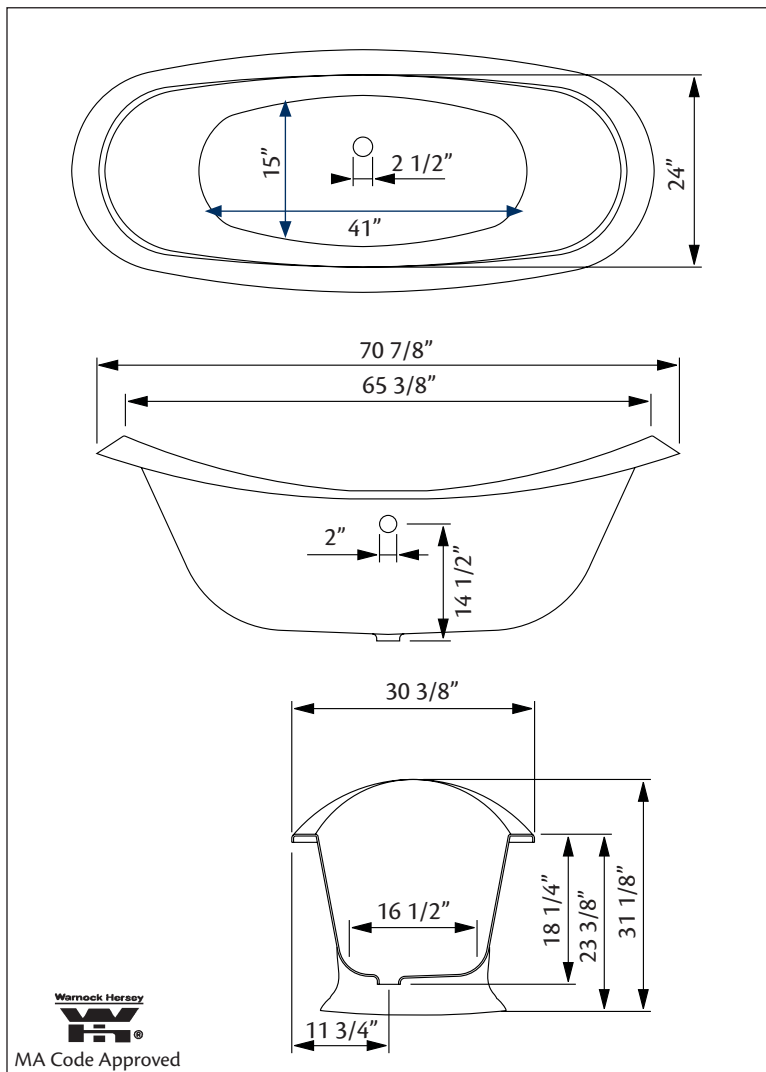

2153 REGENCY Cast Iron Bath with cast iron pedestal base

Cheviot Products' cast iron bathtubs are handmade in Europe with the finest materials. Fired with a thick coating of AA grade titanium-based enamel for unparalleled hardness and non-porosity, the extremely durable surface is easy to clean and resistant to stains, bacteria, and other microbes. Cast iron also keeps your bath warm for the longest possible time.

72" x 31" Wide x 30 1/4" Tall

445 lbs, 51.5 gallons, 195 litres

Colours: White or Biscuit Interior with Matching or Custom Colour Exterior

Related Products:

**5115LEV Tub Filler
With Hand Shower**

**3970 Heavy Duty
Water Supply Lines**

**5127 Tub Filler
With Hand Shower**

**3411 Water Supply
Lines**

Note: Rough-in dimensions may vary +/- 1/2" and are subject to change. No responsibility is assumed by Cheviot Products Inc. One Year Limited Warranty against manufacturer's defects.