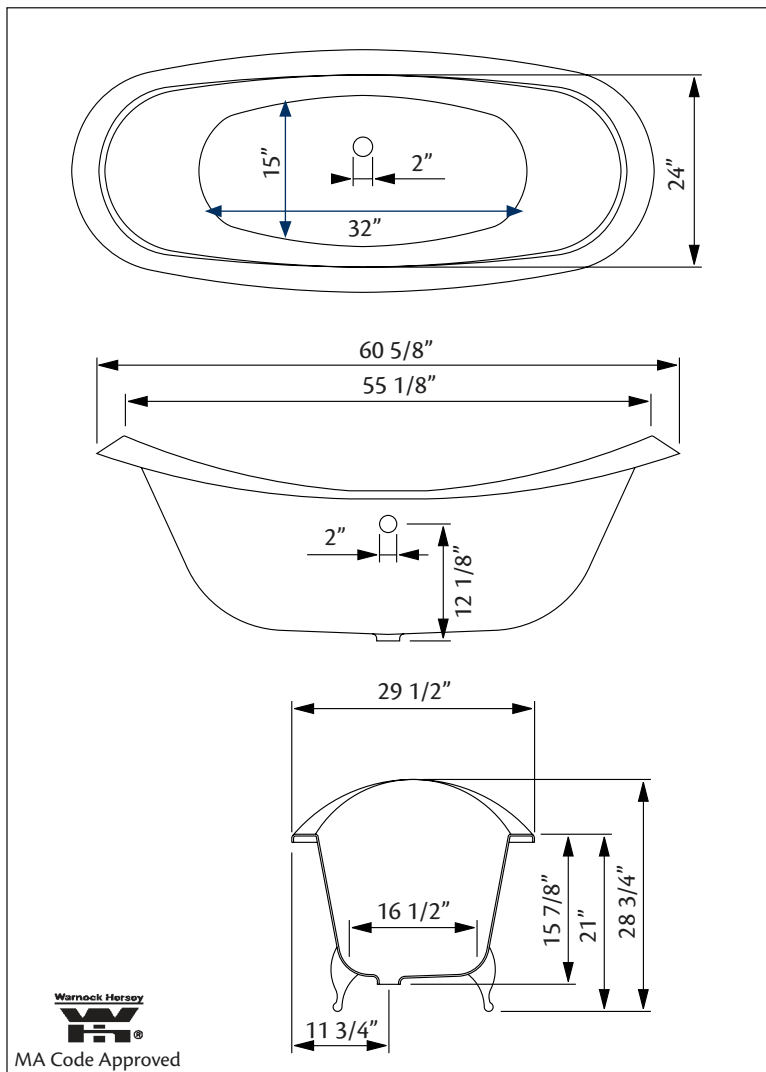

2150 REGENCY Footed Bath with lion feet

Cheviot Products' cast iron bathtubs are handmade in Europe with the finest materials. Fired with a thick coating of AA grade titanium-based enamel for unparalleled hardness and non-porosity, the extremely durable surface is easy to clean and resistant to stains, bacteria, and other microbes. Cast iron also keeps your bath warm for the longest possible time.

Model 2114 Shown

61" x 30" Wide x 29" Tall, 300 lbs, 46 gallons, 175 litres

Colours: White or Biscuit Interior with Matching or Custom Colour Exterior

Feet: Brass Plated, Brushed Nickel, Chrome Plated, Polished Nickel, White Coated, Antique Bronze

Related Products:

5115LEV Tub Filler With Hand Shower

3970 Heavy Duty Water Supply Lines

5127 Tub Filler With Hand Shower

3411 Water Supply Lines

Note: Rough-in dimensions may vary +/- 1/2" and are subject to change. No responsibility is assumed by Cheviot Products Inc. One Year Limited Warranty against manufacturer's defects.