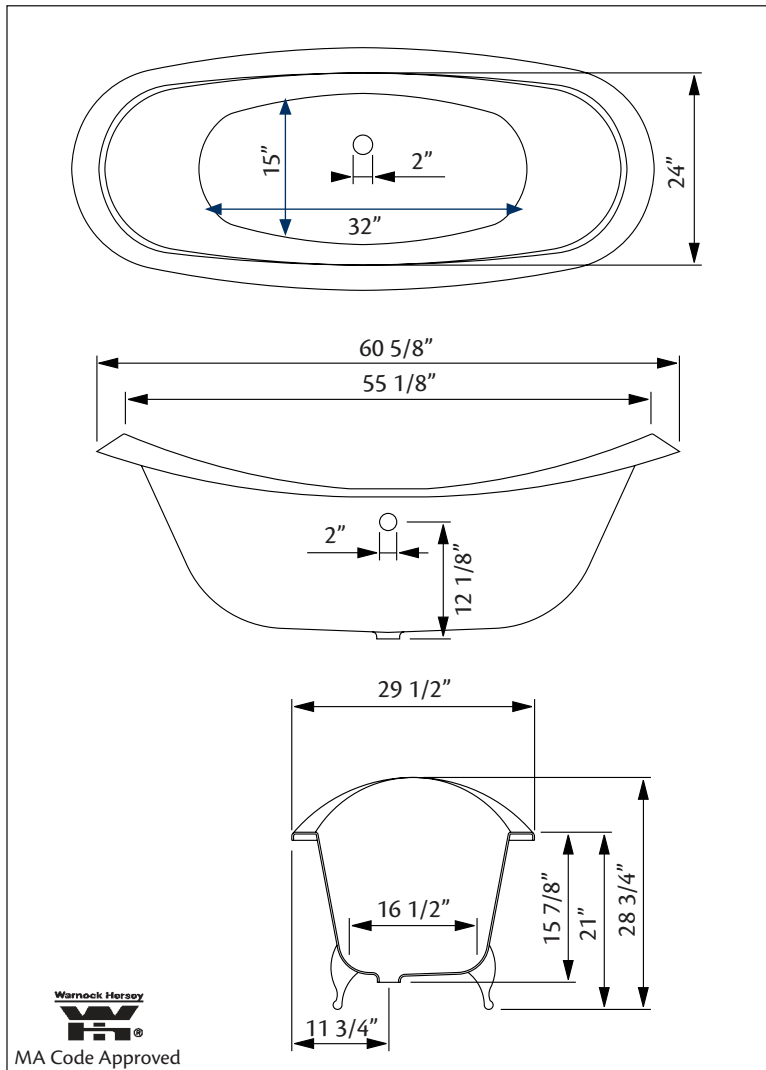

2150 REGENCY Footed Bath with lion feet

Cheviot Products' cast iron bathtubs are handmade in Europe with the finest materials. Fired with a thick coating of AA grade titanium-based enamel for unparalleled hardness and non-porosity, the extremely durable surface is easy to clean and resistant to stains, bacteria, and other microbes. Cast iron also keeps your bath warm for the longest possible time.

Model 2114 Shown

61" x 30" Wide x 29" Tall, 300 lbs, 46 gallons, 175 litres

Colours: White or Biscuit Interior with Matching or Custom Colour Exterior

Feet: Brass Plated, Brushed Nickel, Chrome Plated, Polished Nickel, White Coated, Antique Bronze

Related Products:

5115LEV Tub Filler With Hand Shower

3970 Heavy Duty Water Supply Lines

5127 Tub Filler With Hand Shower

3411 Water Supply Lines

Note: Rough-in dimensions may vary +/- 1/2" and are subject to change. No responsibility is assumed by Cheviot Products Inc. One Year Limited Warranty against manufacturer's defects.