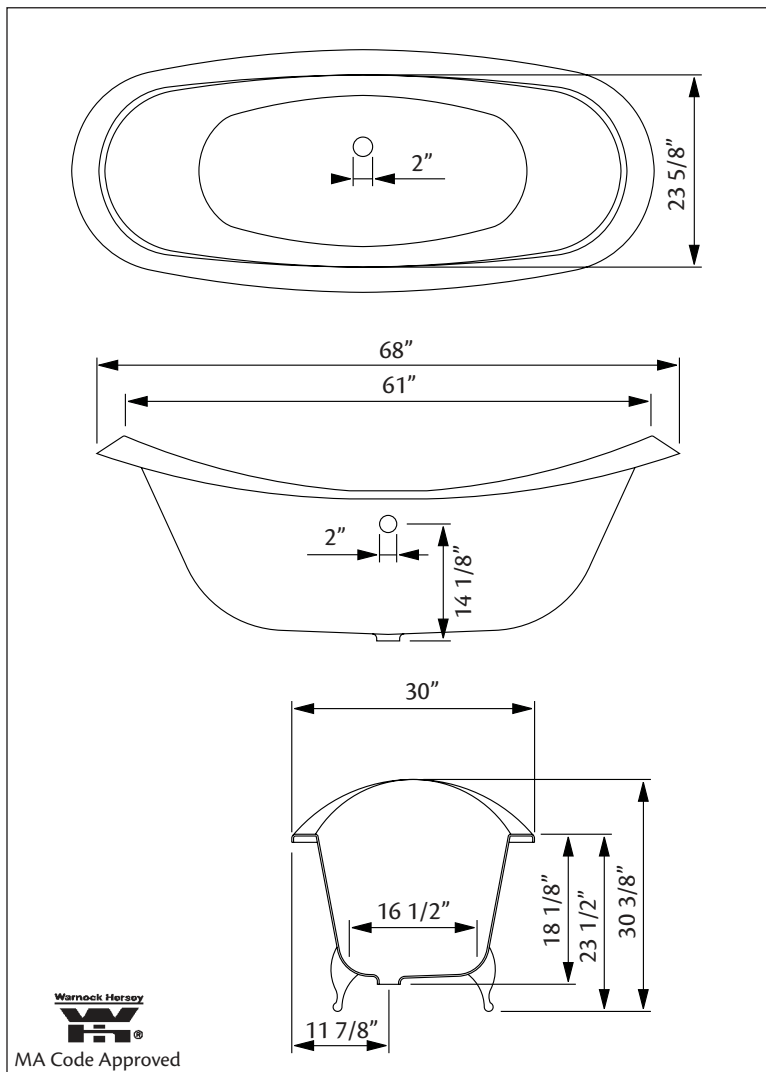

Model 2114 Shown

**61" x 30" Wide x 29" Tall, 300 lbs, 46 gallons, 175 litres**

**Colours:** White or Biscuit Interior with Matching or Custom Colour Exterior

**Feet:** Brass Plated, Brushed Nickel, Chrome Plated, Polished Nickel, White Coated, Antique Bronze

**Related Products:**

**5115LEV Tub Filler With Hand Shower**

**3970 Heavy Duty Water Supply Lines**

**5127 Tub Filler With Hand Shower**

**3411 Water Supply Lines**

**Note:** Rough-in dimensions may vary +/- 1/2" and are subject to change. No responsibility is assumed by Cheviot Products Inc. One Year Limited Warranty against manufacturer's defects.

Model 2114 Shown

**68" x 31" Wide x 30 1/4" Tall, 330 lbs, 49 gallons**  
**Colours:** White or Biscuit Interior with Matching or Custom Colour Exterior

**Feet:** Brass Plated, Brushed Nickel, Chrome Plated, Polished Nickel, White Coated, Antique Bronze

**72" x 31" Wide x 30 1/4" Tall, 335 lbs, 51.5 gallons**  
**Colours:** White or Biscuit Interior with Matching or Custom Colour Exterior

**Feet:** Brass Plated, Brushed Nickel, Chrome Plated, Polished Nickel, White Coated, Antique Bronze