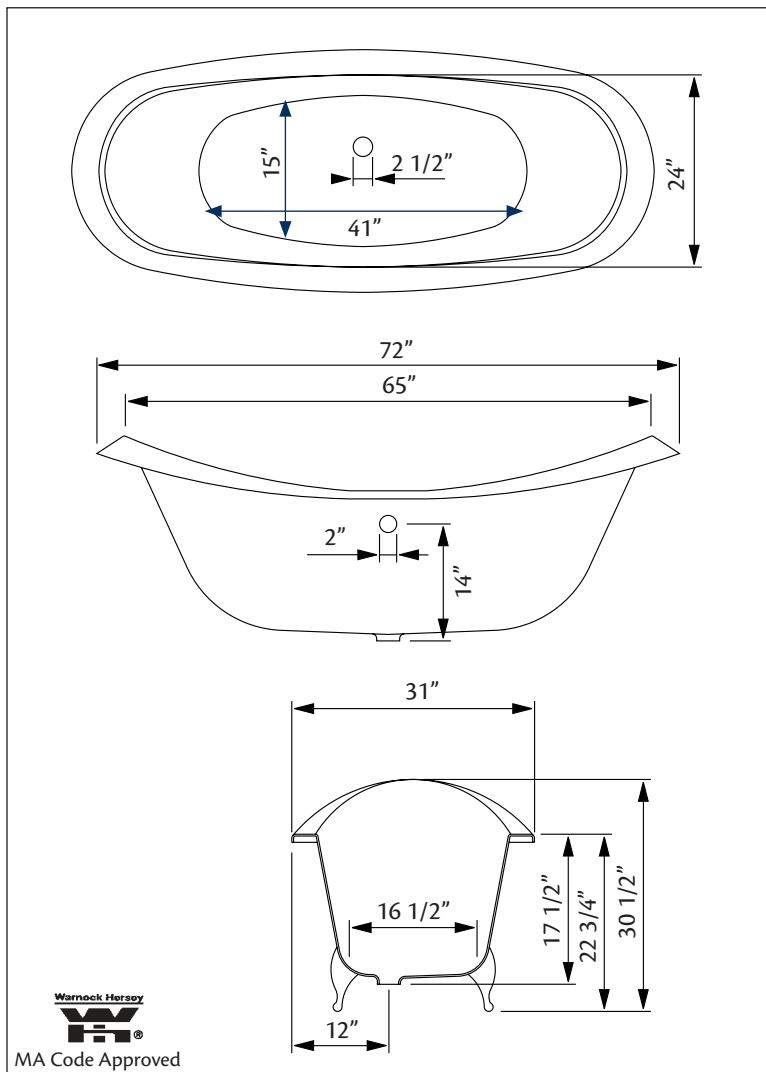

Model 2114 Shown

**61" x 30" Wide x 29" Tall, 300 lbs, 46 gallons, 175 litres**

**Colours:** White or Biscuit Interior with Matching or Custom Colour Exterior

**Feet:** Brass Plated, Brushed Nickel, Chrome Plated, Polished Nickel, White Coated, Antique Bronze

Model 2114 Shown

**68" x 31" Wide x 30 1/4" Tall, 330 lbs, 49 gallons**  
**Colours:** White or Biscuit Interior with Matching or Custom Colour Exterior

**Feet:** Brass Plated, Brushed Nickel, Chrome Plated, Polished Nickel, White Coated, Antique Bronze

**Related Products:**

**5115LEV Tub Filler With Hand Shower**

**3970 Heavy Duty Water Supply Lines**

**5127 Tub Filler With Hand Shower**

**3411 Water Supply Lines**

**Note:** Rough-in dimensions may vary +/- 1/2" and are subject to change. No responsibility is assumed by Cheviot Products Inc. One Year Limited Warranty against manufacturer's defects.

**72" x 31" Wide x 30 1/4" Tall, 335 lbs, 51.5 gallons**  
**Colours:** White or Biscuit Interior with Matching or Custom Colour Exterior

**Feet:** Brass Plated, Brushed Nickel, Chrome Plated, Polished Nickel, White Coated, Antique Bronze