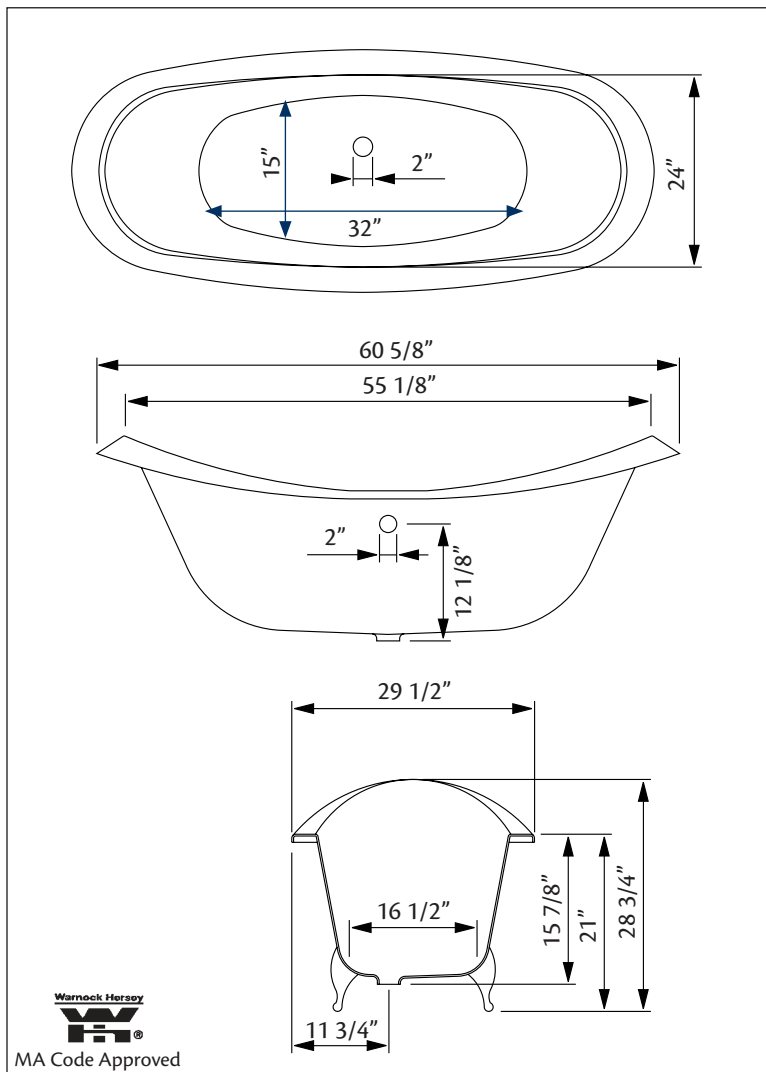

Model 2114 Shown

**61" x 30" Wide x 29" Tall, 300 lbs, 46 gallons, 175 litres**

**Colours:** White or Biscuit Interior with Matching or Custom Colour Exterior

**Feet:** Brass Plated, Brushed Nickel, Chrome Plated, Polished Nickel, White Coated, Antique Bronze

**Related Products:**

**5115LEV Tub Filler With Hand Shower**

**3970 Heavy Duty Water Supply Lines**

**5127 Tub Filler With Hand Shower**

**3411 Water Supply Lines**

**Note:** Rough-in dimensions may vary +/- 1/2" and are subject to change. No responsibility is assumed by Cheviot Products Inc. One Year Limited Warranty against manufacturer's defects.

Model 2114 Shown

**68" x 31" Wide x 30 1/4" Tall, 330 lbs, 49 gallons**  
**Colours:** White or Biscuit Interior with Matching or Custom Colour Exterior

**Feet:** Brass Plated, Brushed Nickel, Chrome Plated, Polished Nickel, White Coated, Antique Bronze

**72" x 31" Wide x 30 1/4" Tall, 335 lbs, 51.5 gallons**  
**Colours:** White or Biscuit Interior with Matching or Custom Colour Exterior

**Feet:** Brass Plated, Brushed Nickel, Chrome Plated, Polished Nickel, White Coated, Antique Bronze