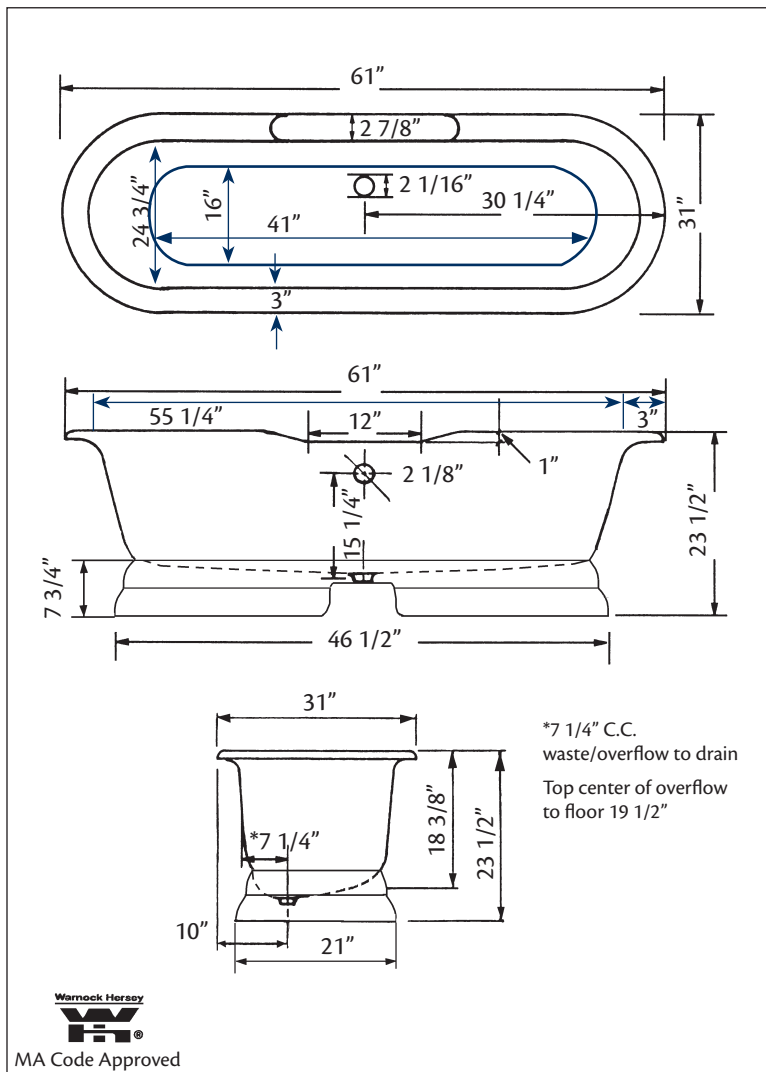

## 2139 REGAL Bath with Pedestal Base and continuous rolled rim

*Cheviot Products' cast iron bathtubs are handmade in Europe with the finest materials. Fired with a thick coating of AA grade titanium-based enamel for unparalleled hardness and non-porosity, the extremely durable surface is easy to clean and resistant to stains, bacteria, and other microbes. Cast iron also keeps your bath warm for the longest possible time.*

Model 2120 Shown

### 61" x 31" Wide x 24" Tall

335 lbs, 45 gallons, 170 litres

**Colours:** White or Biscuit Interior with Matching or Custom Colour Exterior

#### Related Products:

5115LEV Tub Filler  
 With Hand Shower

5100 Tub Filler  
 With Hand Shower

3970 Heavy Duty  
 Water Supply Lines

2222 Waste &  
 Overflow

**Note:** Rough-in dimensions may vary +/- 1/2" and are subject to change. No responsibility is assumed by Cheviot Products Inc. One Year Limited Warranty against manufacturer's defects.