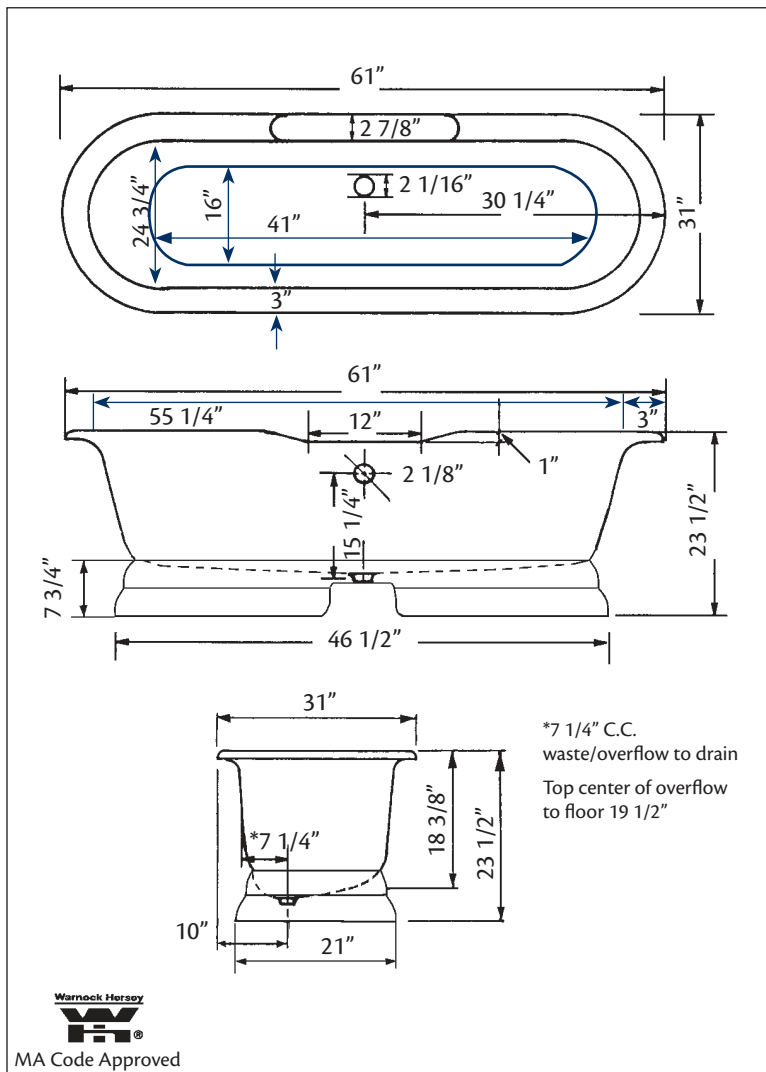

Model 2120 Shown

61" x 31" Wide x 24" Tall

335 lbs, 45 gallons, 170 litres

Colours: White or Biscuit Interior with Matching or Custom Colour Exterior

Related Products:

5115LEV Tub Filler
With Hand Shower

5100 Tub Filler
With Hand Shower

3970 Heavy Duty
Water Supply Lines

2222 Waste &
Overflow

Note: Rough-in dimensions may vary +/- 1/2" and are subject to change. No responsibility is assumed by Cheviot Products Inc. One Year Limited Warranty against manufacturer's defects.

Model 2120 Shown

68" x 31" Wide x 24" Tall

370 lbs, 50 gallons, 190 litres

Colours: White or Biscuit Interior with Matching or Custom Colour Exterior

Related Products:

5115LEV Tub Filler
 With Hand Shower

5100 Tub Filler
 With Hand Shower

Model 2120 Shown

61" x 31" Wide x 24" Tall

335 lbs, 45 gallons, 170 litres

Colours: White or Biscuit Interior with Matching or Custom Colour Exterior

Related Products:

5127 Tub Filler With Hand Shower

5106 Tub Filler With Hand Shower