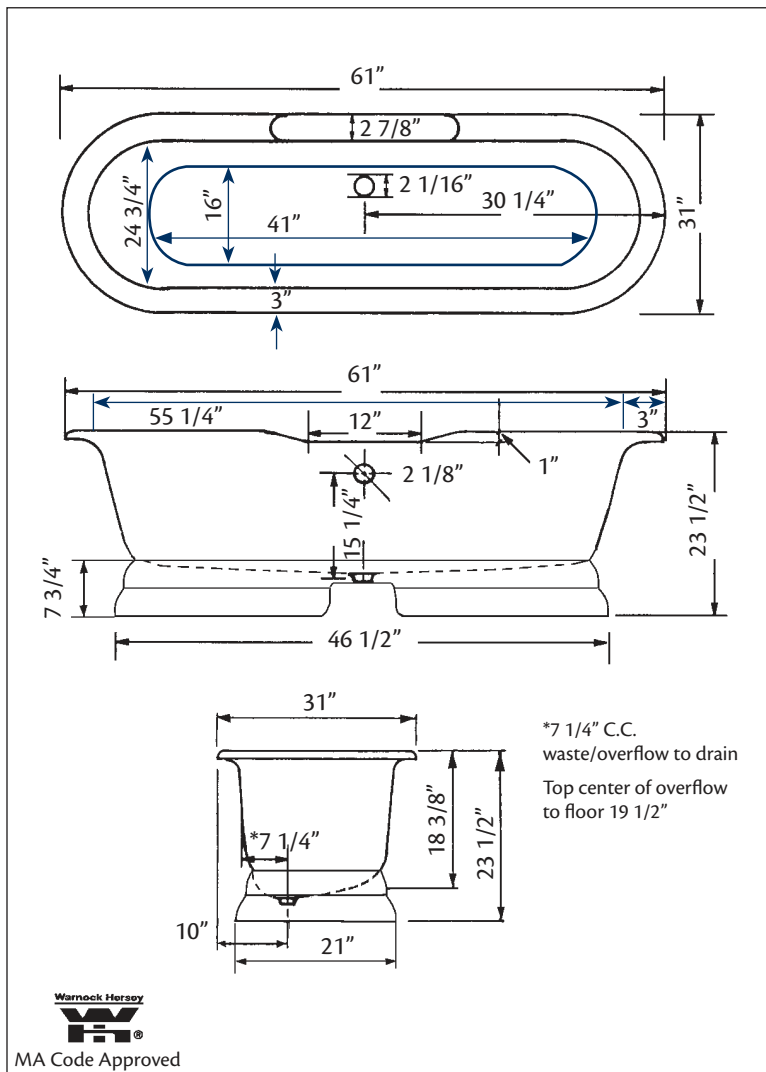

Model 2120 Shown

68" x 31" Wide x 24" Tall

370 lbs, 50 gallons, 190 litres

Colours: White or Biscuit Interior with Matching or Custom Colour Exterior

Related Products:

5115LEV Tub Filler
 With Hand Shower

5100 Tub Filler
 With Hand Shower

3970 Heavy Duty
 Water Supply Lines

2222 Waste &
 Overflow

Note: Rough-in dimensions may vary +/- 1/2" and are subject to change. No responsibility is assumed by Cheviot Products Inc. One Year Limited Warranty against manufacturer's defects.

Model 2120 Shown

61" x 31" Wide x 24" Tall

335 lbs, 45 gallons, 170 litres

Colours: White or Biscuit Interior with Matching or Custom Colour Exterior

Related Products:

5127 Tub Filler With Hand Shower

5106 Tub Filler With Hand Shower

3411 Water Supply Lines

2222 Waste & Overflow

Note: Rough-in dimensions may vary +/- 1/2" and are subject to change. No responsibility is assumed by Cheviot Products Inc. One Year Limited Warranty against manufacturer's defects.