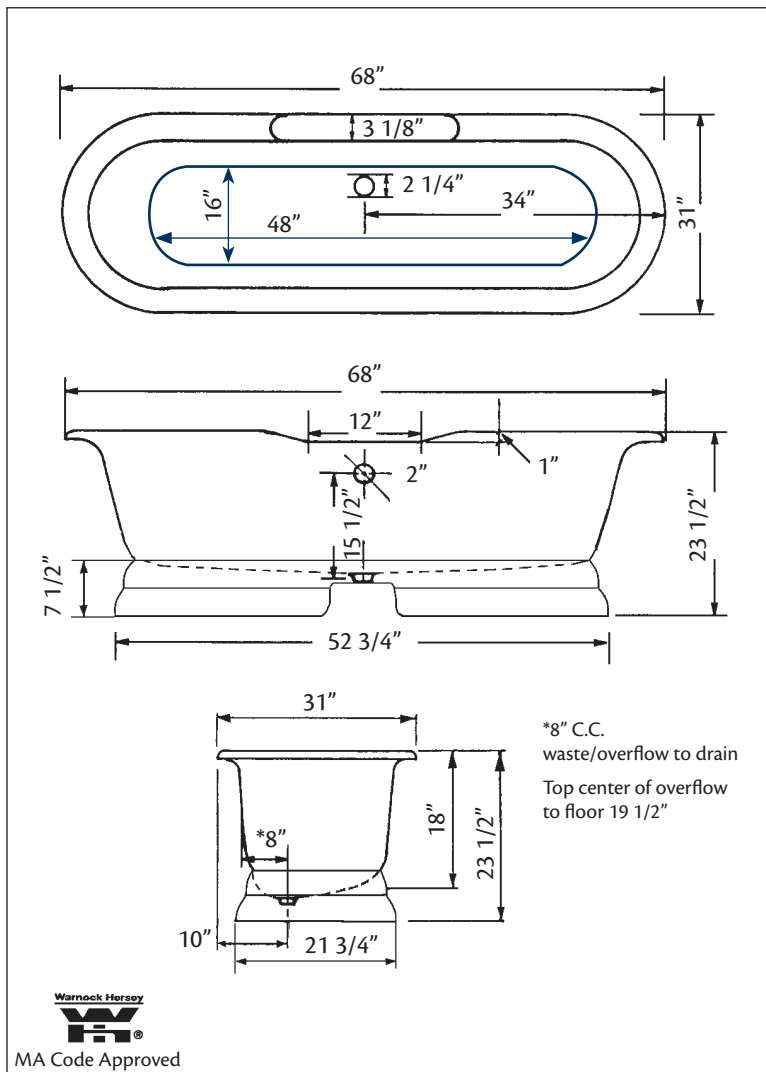

Model 2120 Shown

61" x 31" Wide x 24" Tall

335 lbs, 45 gallons, 170 litres

Colours: White or Biscuit Interior with Matching or Custom Colour Exterior

Related Products:

5115LEV Tub Filler
With Hand Shower

5100 Tub Filler
With Hand Shower

3970 Heavy Duty
Water Supply Lines

2222 Waste &
Overflow

Note: Rough-in dimensions may vary +/- 1/2" and are subject to change. No responsibility is assumed by Cheviot Products Inc. One Year Limited Warranty against manufacturer's defects.

Model 2120 Shown

68" x 31" Wide x 24" Tall

370 lbs, 50 gallons, 190 litres

Colours: White or Biscuit Interior with Matching or Custom Colour Exterior

Related Products:

5115LEV Tub Filler
 With Hand Shower

5100 Tub Filler
 With Hand Shower

Model 2120 Shown

61" x 31" Wide x 24" Tall

335 lbs, 45 gallons, 170 litres

Colours: White or Biscuit Interior with Matching or Custom Colour Exterior

Related Products:

5127 Tub Filler With Hand Shower

5106 Tub Filler With Hand Shower