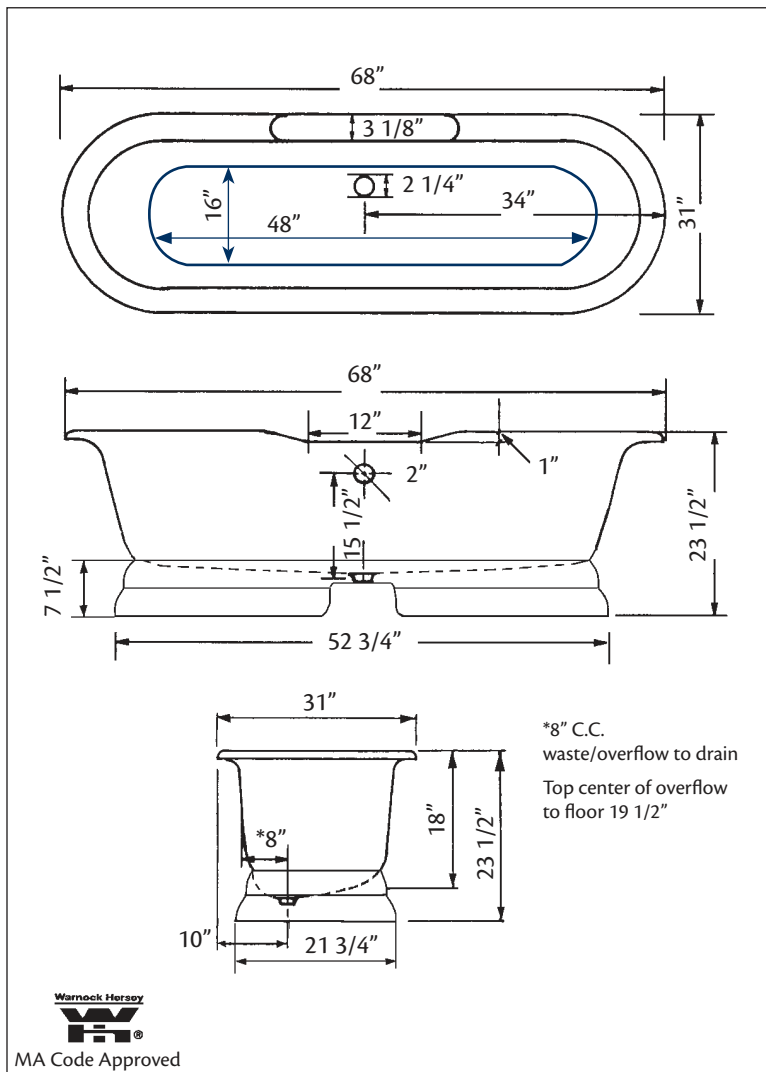

2120 REGAL Bath with Pedestal Base with flat area on rim

Cheviot Products' cast iron bathtubs are handmade in Europe with the finest materials. Fired with a thick coating of AA grade titanium-based enamel for unparalleled hardness and non-porosity, the extremely durable surface is easy to clean and resistant to stains, bacteria, and other microbes. Cast iron also keeps your bath warm for the longest possible time.

**5127 Tub Filler
With Hand Shower**