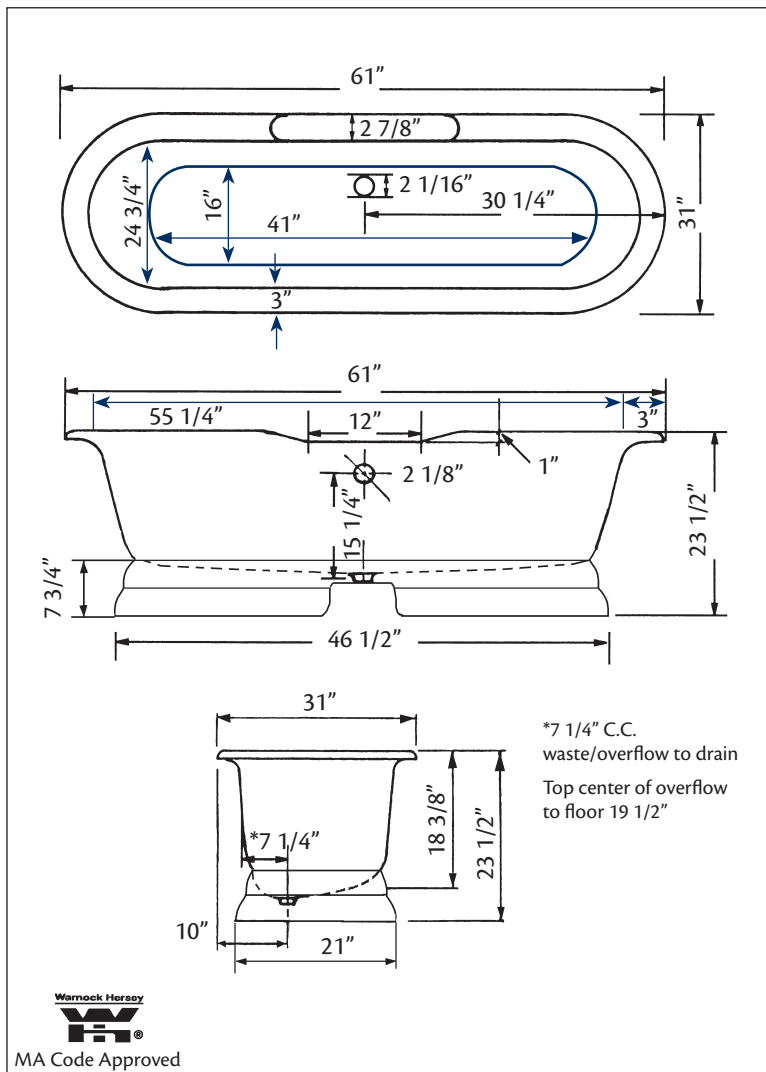

2138 REGAL Bath with Pedestal Base with flat area on rim

Cheviot Products' cast iron bathtubs are handmade in Europe with the finest materials. Fired with a thick coating of AA grade titanium-based enamel for unparalleled hardness and non-porosity, the extremely durable surface is easy to clean and resistant to stains, bacteria, and other microbes. Cast iron also keeps your bath warm for the longest possible time.

Model 2120 Shown

61" x 31" Wide x 24" Tall

335 lbs, 45 gallons, 170 litres

Colours: White or Biscuit Interior with Matching or Custom Colour Exterior

Related Products:

**5127 Tub Filler
With Hand Shower**

**5106 Tub Filler
With Hand Shower**

**3411 Water Supply
Lines**

**2222 Waste &
Overflow**

Note: Rough-in dimensions may vary +/- 1/2" and are subject to change. No responsibility is assumed by Cheviot Products Inc. One Year Limited Warranty against manufacturer's defects.