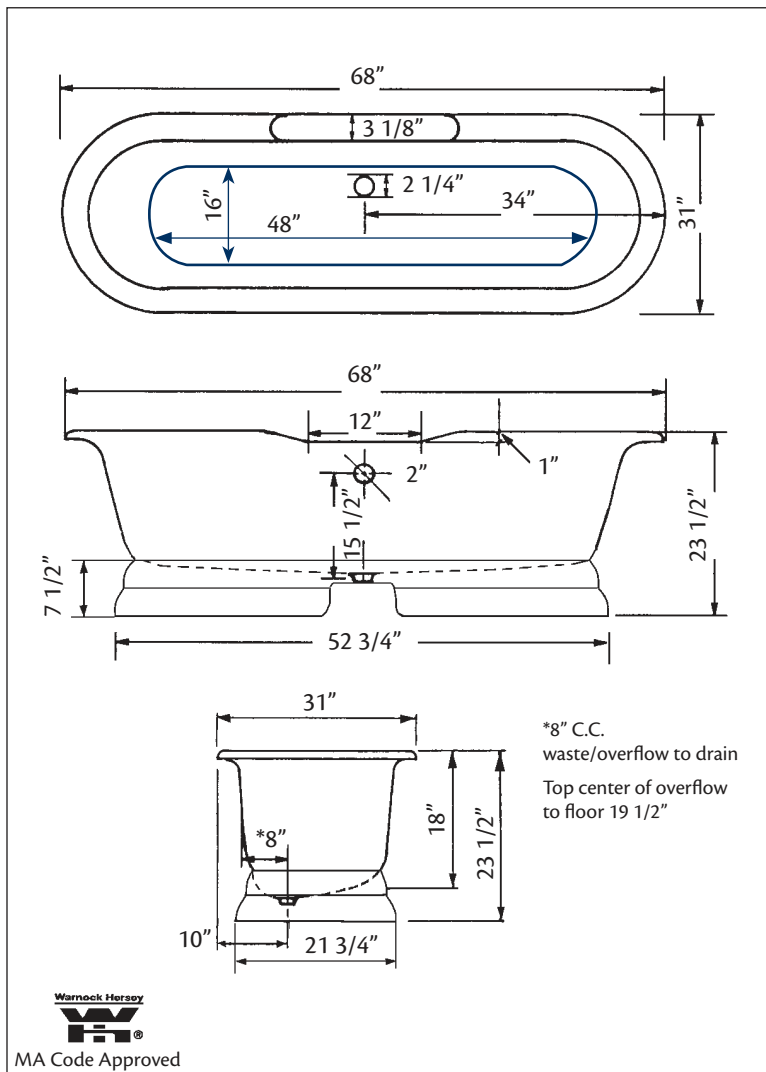

Model 2120 Shown

61" x 31" Wide x 24" Tall

335 lbs, 45 gallons, 170 litres

Colours: White or Biscuit Interior with Matching or Custom Colour Exterior

Related Products:

5115LEV Tub Filler With Hand Shower

5100 Tub Filler With Hand Shower

3970 Heavy Duty Water Supply Lines

2222 Waste & Overflow

Note: Rough-in dimensions may vary +/- 1/2" and are subject to change. No responsibility is assumed by Cheviot Products Inc. One Year Limited Warranty against manufacturer's defects.

Model 2120 Shown

68" x 31" Wide x 24" Tall

370 lbs, 50 gallons, 190 litres

Colours: White or Biscuit Interior with Matching or Custom Colour Exterior

Related Products:

5115LEV Tub Filler
With Hand Shower

5100 Tub Filler
With Hand Shower

68" x 31" Wide x 24" Tall

370 lbs, 50 gallons, 190 litres

Colours: White or Biscuit Interior with Matching or Custom Colour Exterior

Related Products:

**5127 Tub Filler
 With Hand Shower**

**5106 Tub Filler
 With Hand Shower**