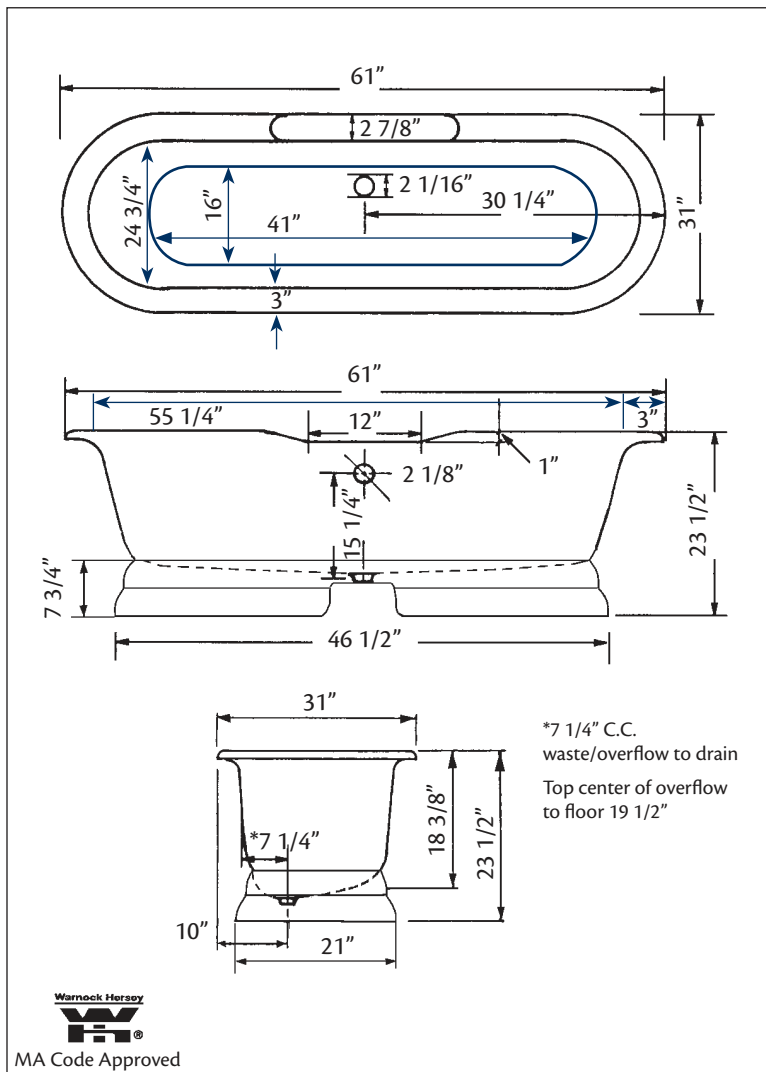

61" x 31" Wide x 24" Tall

335 lbs, 45 gallons, 170 litres

Colours: White or Biscuit Interior with Matching or Custom Colour Exterior