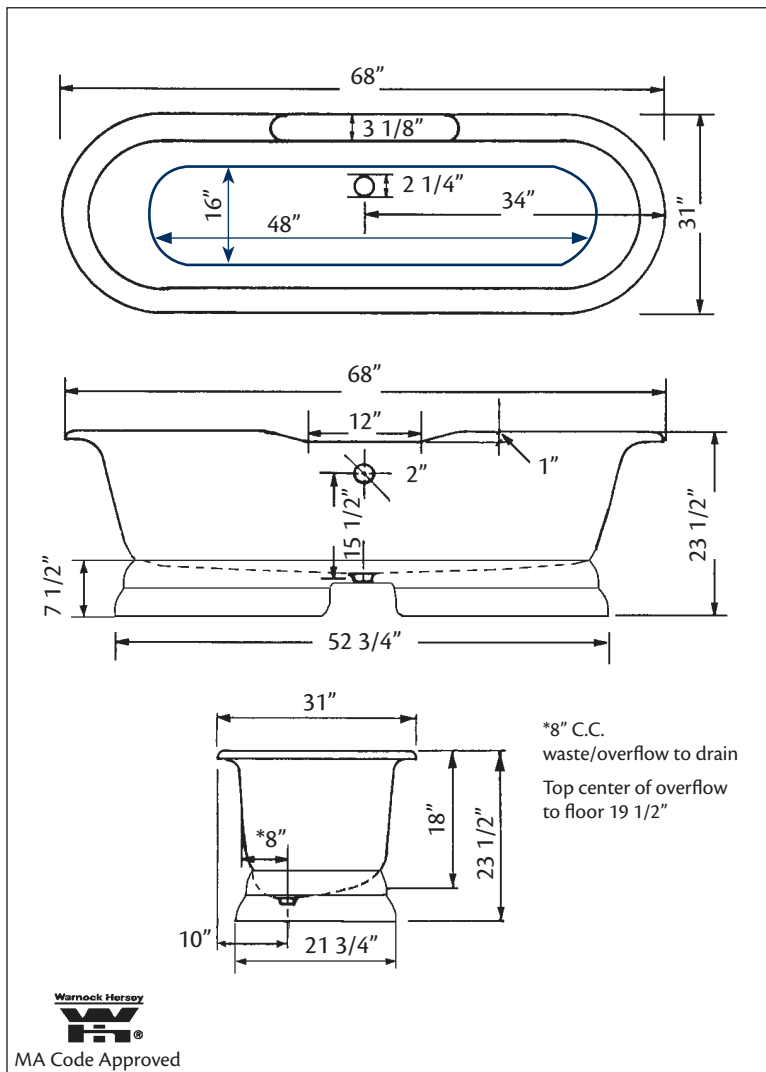

**3411 Water Supply
 Lines**

**2222 Waste &
 Overflow**

Note: Rough-in dimensions may vary +/- 1/2" and are subject to change. No responsibility is assumed by Cheviot Products Inc. One Year Limited Warranty against manufacturer's defects.

68" x 31" Wide x 24" Tall

370 lbs, 50 gallons, 190 litres

Colours: White or Biscuit Interior with Matching or Custom Colour Exterior

Related Products:

**5127 Tub Filler
 With Hand Shower**

**5106 Tub Filler
 With Hand Shower**