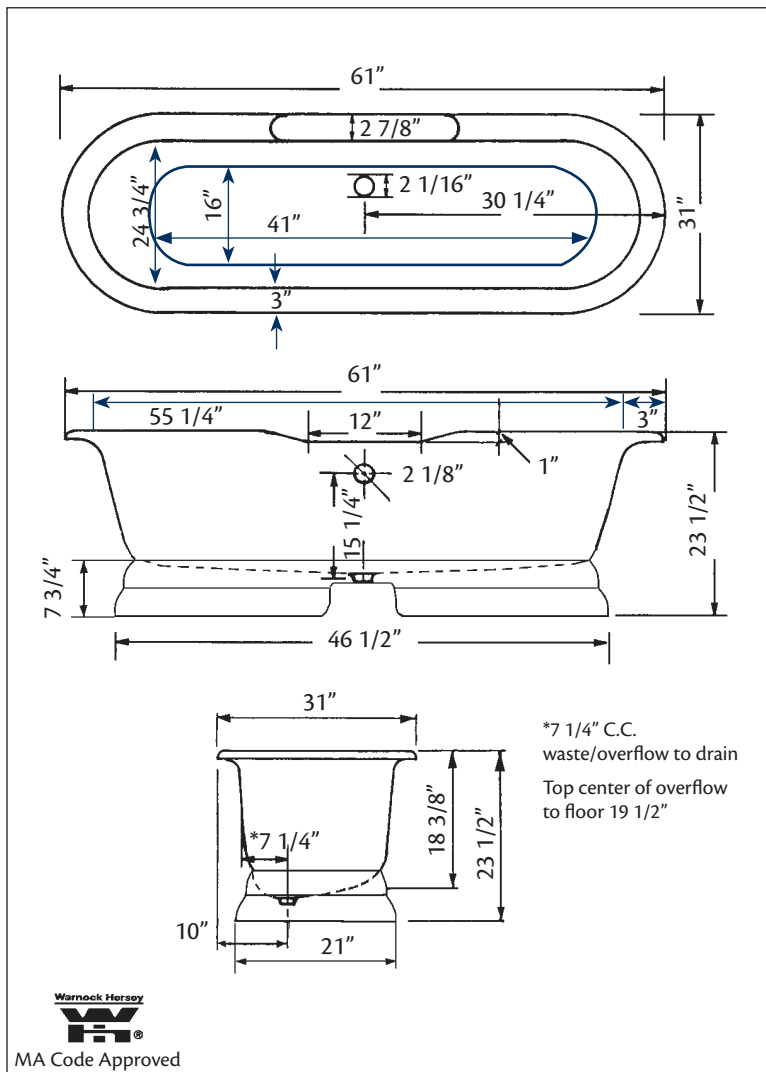

Model 2120 Shown

61" x 31" Wide x 24" Tall

335 lbs, 45 gallons, 170 litres

Colours: White or Biscuit Interior with Matching or Custom Colour Exterior

Related Products:

5115LEV Tub Filler With Hand Shower

5100 Tub Filler With Hand Shower

3970 Heavy Duty Water Supply Lines

2222 Waste & Overflow

Note: Rough-in dimensions may vary +/- 1/2" and are subject to change. No responsibility is assumed by Cheviot Products Inc. One Year Limited Warranty against manufacturer's defects.

Model 2120 Shown

68" x 31" Wide x 24" Tall

370 lbs, 50 gallons, 190 litres

Colours: White or Biscuit Interior with Matching or Custom Colour Exterior

Related Products:

5115LEV Tub Filler
With Hand Shower

5100 Tub Filler
With Hand Shower

68" x 31" Wide x 24" Tall

370 lbs, 50 gallons, 190 litres

Colours: White or Biscuit Interior with Matching or Custom Colour Exterior

Related Products:

**5127 Tub Filler
 With Hand Shower**

**5106 Tub Filler
 With Hand Shower**