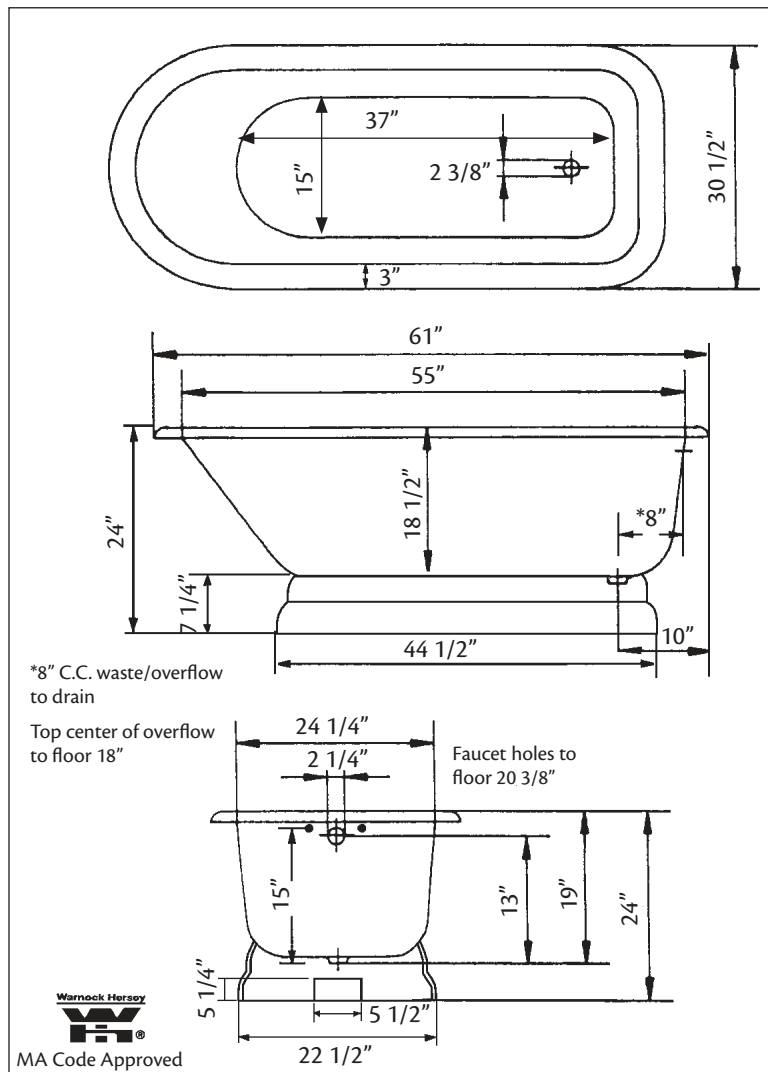

2116 TRADITIONAL Cast Iron Bath with faucet holes on tub wall

Cheviot Products' cast iron bathtubs are handmade in Europe with the finest materials. Fired with a thick coating of AA grade titanium-based enamel for unparalleled hardness and non-porosity, the extremely durable surface is easy to clean and resistant to stains, bacteria, and other microbes. Cast iron also keeps your bath warm for the longest possible time.

61" x 30" Wide x 24" Tall

345 lbs, 53 gallons, 200 litres

Colours: White, Custom Colour Exterior

Related Products:

3107 Tub Filler with Hand Shower

3100 Tub Filler

35576 Offset Water Supply Lines

2222 Waste & Overflow

Note: Rough-in dimensions may vary +/- 1/2" and are subject to change. No responsibility is assumed by Cheviot Products Inc. One Year Limited Warranty against manufacturer's defects.