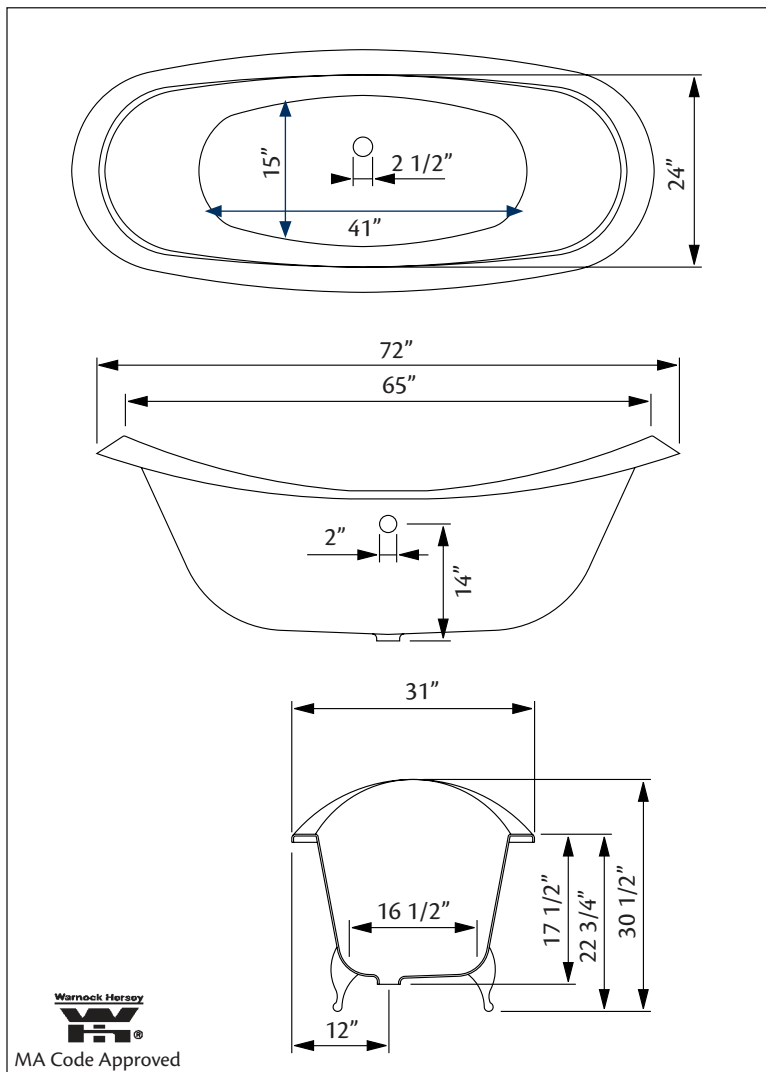

2114 REGENCY Footed Bath with lion feet

Cheviot Products' cast iron bathtubs are handmade in Europe with the finest materials. Fired with a thick coating of AA grade titanium-based enamel for unparalleled hardness and non-porosity, the extremely durable surface is easy to clean and resistant to stains, bacteria, and other microbes. Cast iron also keeps your bath warm for the longest possible time.

72" x 31" Wide x 30 1/4" Tall, 335 lbs, 51.5 gallons
Colours: White or Biscuit Interior with Matching or Custom Colour Exterior

Feet: Brass Plated, Brushed Nickel, Chrome Plated, Polished Nickel, White Coated, Antique Bronze

Related Products:

5115LEV Tub Filler With Hand Shower

3970 Heavy Duty Water Supply Lines

5127 Tub Filler With Hand Shower

3411 Water Supply Lines

Note: Rough-in dimensions may vary +/- 1/2" and are subject to change. No responsibility is assumed by Cheviot Products Inc. One Year Limited Warranty against manufacturer's defects.