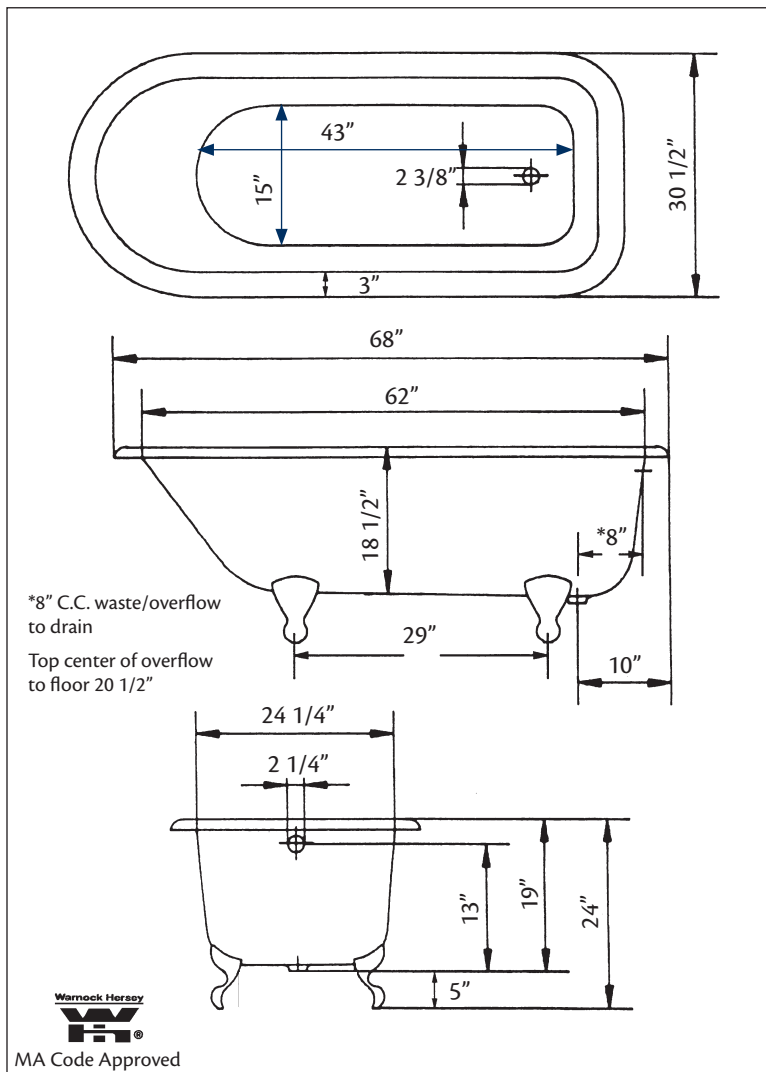

## 2106 TRADITIONAL Cast Iron Bath with continuous rolled rim

*Cheviot Products' cast iron bathtubs are handmade in Europe with the finest materials. Fired with a thick coating of AA grade titanium-based enamel for unparalleled hardness and non-porosity, the extremely durable surface is easy to clean and resistant to stains, bacteria, and other microbes. Cast iron also keeps your bath warm for the longest possible time.*

Model 2107 Shown

### 68" x 30" Wide x 24" Tall

310 lbs, 59.5 gallons, 225 litres

**Colours:** White, Custom Colour Exterior

**Feet:** Brass Plated, Brushed Nickel, Chrome Plated, Polished Nickel, White Coated, Antique Bronze

### Related Products:

**5115LEV Tub Filler With Hand Shower**

**5100 Tub Filler With Hand Shower**

**3970 Heavy Duty Water Supply Lines**

**2222 Waste & Overflow**

**Note:** Rough-in dimensions may vary +/- 1/2" and are subject to change. No responsibility is assumed by Cheviot Products Inc. One Year Limited Warranty against manufacturer's defects.