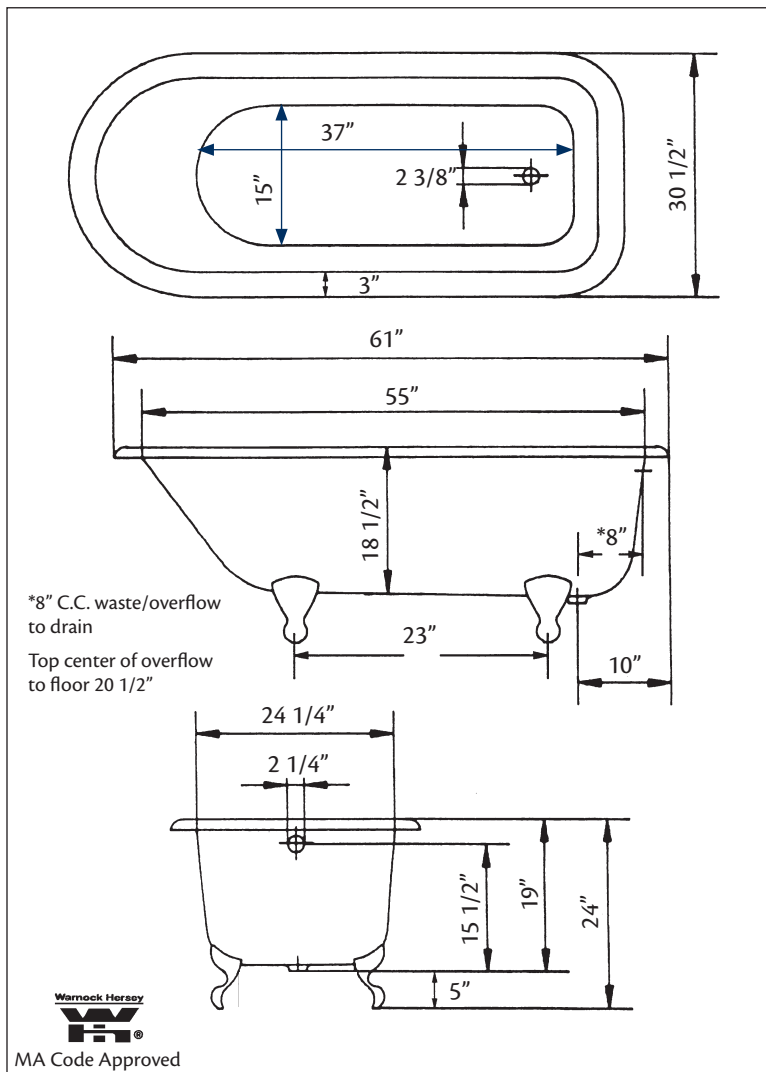

## 2104 TRADITIONAL Cast Iron Bath with continuous rolled rim

*Cheviot Products' cast iron bathtubs are handmade in Europe with the finest materials. Fired with a thick coating of AA grade titanium-based enamel for unparalleled hardness and non-porosity, the extremely durable surface is easy to clean and resistant to stains, bacteria, and other microbes. Cast iron also keeps your bath warm for the longest possible time.*

Model 2107 Shown

### 61" x 30" Wide x 24" Tall

275 lbs, 53 gallons, 200 litres

**Colours:** White, Custom Colour Exterior

**Feet:** Brass Plated, Brushed Nickel, Chrome Plated, Polished Nickel, White Coated, Antique Bronze

### Related Products:

5115LEV Tub Filler  
With Hand Shower

5100 Tub Filler  
With Hand Shower

3970 Heavy Duty  
Water Supply Lines

2222 Waste &  
Overflow

**Note:** Rough-in dimensions may vary +/- 1/2" and are subject to change. No responsibility is assumed by Cheviot Products Inc.  
One Year Limited Warranty against manufacturer's defects.