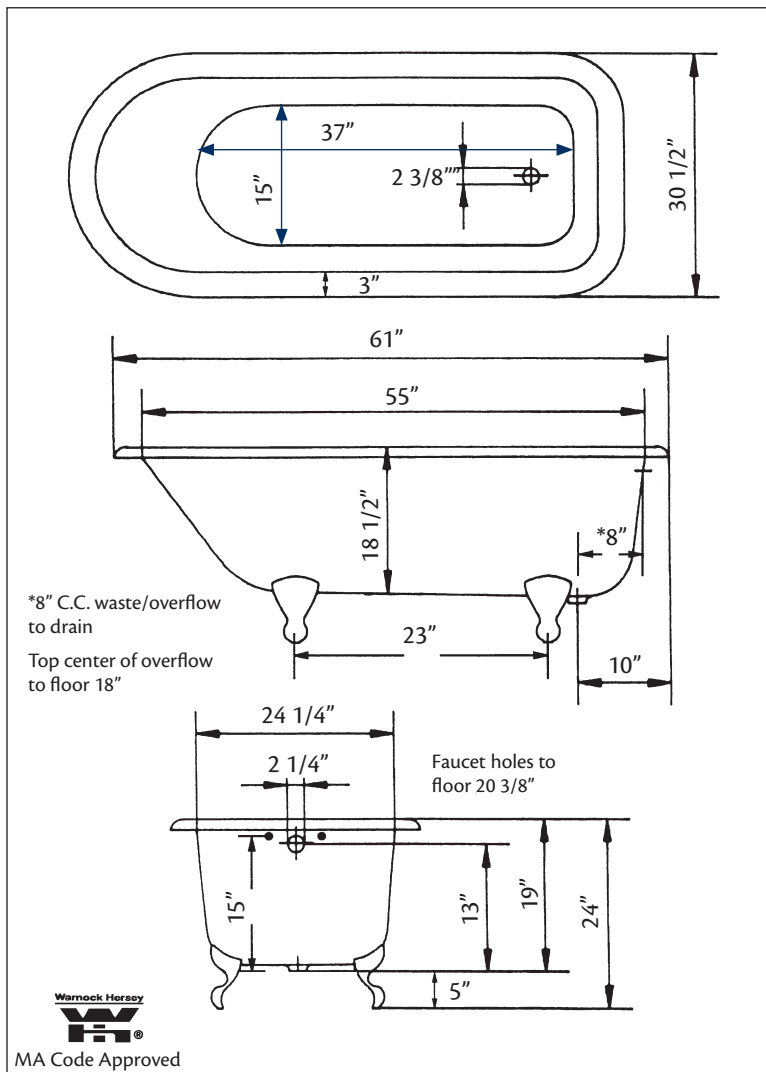

2100 TRADITIONAL Cast Iron Bath with faucet holes on tub wall

Cheviot Products' cast iron bathtubs are handmade in Europe with the finest materials. Fired with a thick coating of AA grade titanium-based enamel for unparalleled hardness and non-porosity, the extremely durable surface is easy to clean and resistant to stains, bacteria, and other microbes. Cast iron also keeps your bath warm for the longest possible time.

Model 2107 Shown

61" x 30" Wide x 24" Tall

275 lbs, 53 gallons, 200 litres

Colours: White, Custom Colour Exterior

Feet: Brass Plated, Brushed Nickel, Chrome Plated, Polished Nickel, White Coated, Antique Bronze

Related Products:

3107 Tub Filler with Hand Shower

3100 Tub Filler

35576 Offset Water Supply Lines

2222 Waste & Overflow

Note: Rough-in dimensions may vary +/- 1/2" and are subject to change. No responsibility is assumed by Cheviot Products Inc. One Year Limited Warranty against manufacturer's defects.