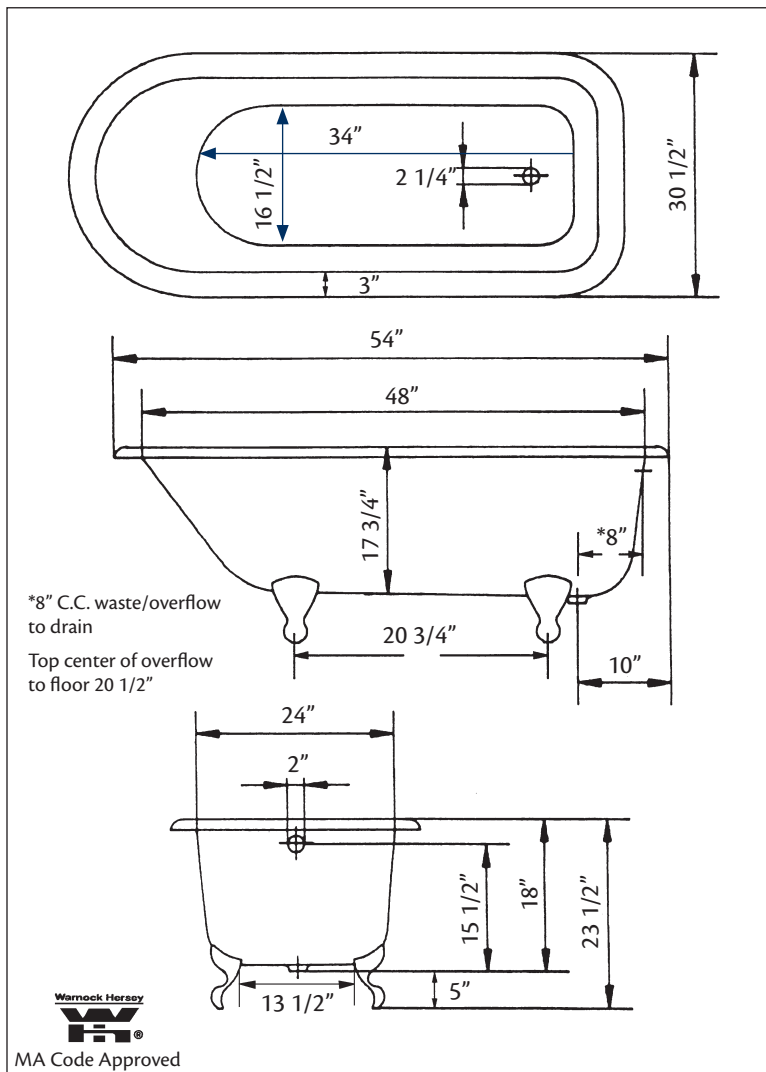

## 2094 TRADITIONAL Cast Iron Bath with continuous rolled rim

*Cheviot Products' cast iron bathtubs are handmade in Europe with the finest materials. Fired with a thick coating of AA grade titanium-based enamel for unparalleled hardness and non-porosity, the extremely durable surface is easy to clean and resistant to stains, bacteria, and other microbes. Cast iron also keeps your bath warm for the longest possible time.*

Model 2107 Shown

### 54" x 30" Wide x 24" Tall

230 lbs, 46 gallons, 175 litres

**Colours:** White, Custom Colour Exterior

**Feet:** Brass Plated, Brushed Nickel, Chrome Plated, Polished Nickel, White Coated, Antique Bronze

### Related Products:

**5115LEV Tub Filler With Hand Shower**

**5100 Tub Filler With Hand Shower**

**3970 Heavy Duty Water Supply Lines**

**2222 Waste & Overflow**

**Note:** Rough-in dimensions may vary +/- 1/2" and are subject to change. No responsibility is assumed by Cheviot Products Inc. One Year Limited Warranty against manufacturer's defects.