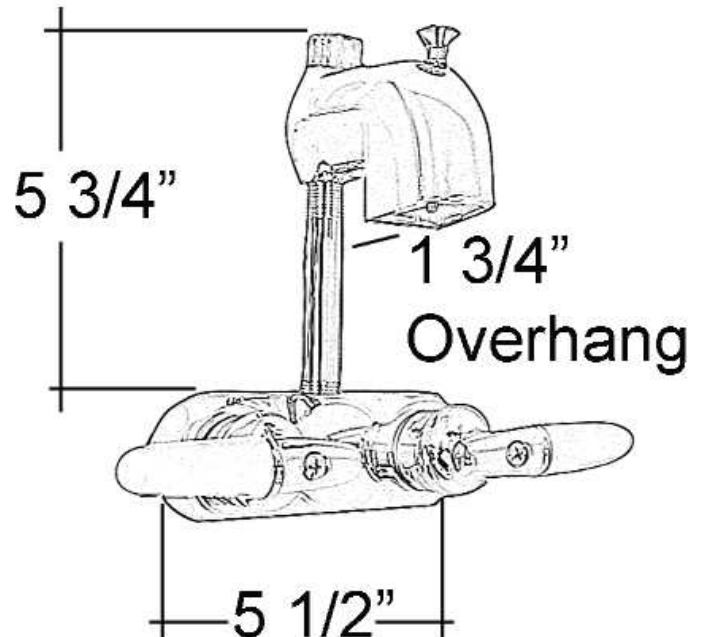

CONVERTO SHOWER CODE SPOUT WITH HANDLES

Cat. No.
191-S

L: 5 3/4"

W: 5 1/2"

Features:

- ▶ 1/4 Turn
- ▶ 3 3/8" Centers
- ▶ White Plastic Handles
- ▶ Available In Two Finishes

Finishes:

- CP Polished Chrome
- BP Polished Brass

Dimensions are nominal and may vary. Dimensions and specifications subject to change without notice.