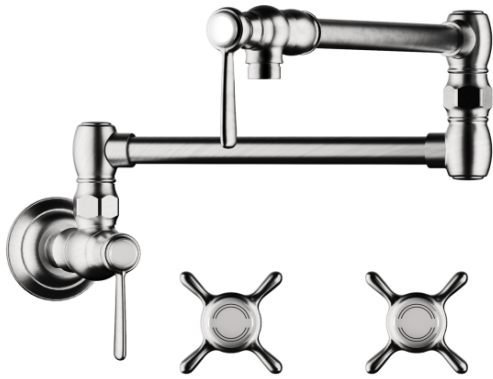

Axor Montreux
Axor Montreux Pot Filler, Wall-Mounted
 Finishes : **Chrome** Part no. : **16859001**

Description

Features

- Swivel range 180°
- Aerated spray
- Flow: 2.5 GPM
- 90° ceramic valves
- 1/2" NPT
- Includes cross and lever handles

Item details

List Price \$ 780.00

Compliance

Product image

Scale drawing

Axor Montreux
Axor Montreux Pot Filler, Wall-Mounted
 Finishes : **Brushed Nickel** Part no. : **16859821**

Description

Features

- Swivel range 180°
- Aerated spray
- Flow: 2.5 GPM
- 90° ceramic valves
- 1/2" NPT
- Includes cross and lever handles

Item details

List Price \$ 995.00

Compliance

Product image

Scale drawing

Axor Montreux
Axor Montreux Pot Filler, Wall-Mounted
 Finishes : **Polished Nickel** Part no. : **16859831**

Description

Features

- Swivel range 180°
- Aerated spray
- Flow: 2.5 GPM
- 90° ceramic valves
- 1/2" NPT
- Includes cross and lever handles

Item details

List Price \$ 900.00

Compliance

Product image

Scale drawing