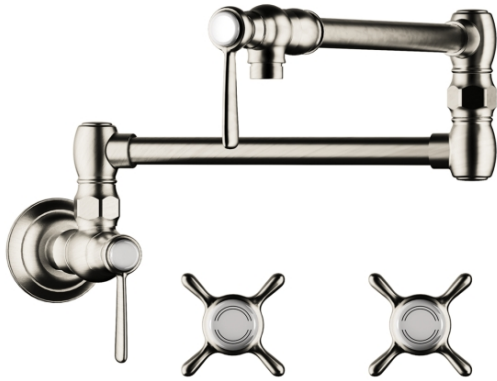

Axor Montreux
Axor Montreux Pot Filler, Wall-Mounted
 Finishes : **Chrome** Part no. : **16859001**

Description

Features

- Swivel range 180°
- Aerated spray
- Flow: 2.5 GPM
- 90° ceramic valves
- 1/2" NPT
- Includes cross and lever handles

Item details

List Price \$ 780.00

Compliance

Product image

Scale drawing

Axor Montreux
Axor Montreux Pot Filler, Wall-Mounted
 Finishes : **Brushed Nickel** Part no. : **16859821**

Description

Features

- Swivel range 180°
- Aerated spray
- Flow: 2.5 GPM
- 90° ceramic valves
- 1/2" NPT
- Includes cross and lever handles

Item details

List Price \$ 995.00

Compliance

Product image

Scale drawing

Axor Montreux
Axor Montreux Pot Filler, Wall-Mounted
 Finishes : **Polished Nickel** Part no. : **16859831**

Description

Features

- Swivel range 180°
- Aerated spray
- Flow: 2.5 GPM
- 90° ceramic valves
- 1/2" NPT
- Includes cross and lever handles

Item details

List Price \$ 900.00

Compliance

Product image

Scale drawing