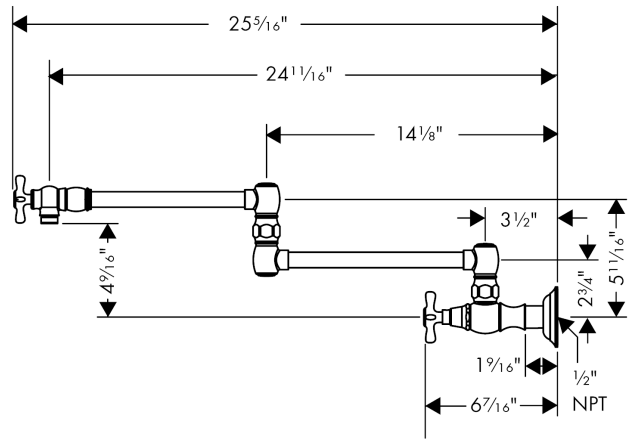

Axor Montreux
Axor Montreux Pot Filler, Wall-Mounted
 Finishes : **Chrome** Part no. : **16859001**

Description

Features

- Swivel range 180°
- Aerated spray
- Flow: 2.5 GPM
- 90° ceramic valves
- 1/2" NPT
- Includes cross and lever handles

Item details

List Price \$ 780.00

Compliance

Product image

Scale drawing

Axor Montreux
Axor Montreux Pot Filler, Wall-Mounted
 Finishes : **Brushed Nickel** Part no. : **16859821**

Description

Features

- Swivel range 180°
- Aerated spray
- Flow: 2.5 GPM
- 90° ceramic valves
- 1/2" NPT
- Includes cross and lever handles

Item details

List Price \$ 995.00

Compliance

Product image

Scale drawing

Axor Montreux
Axor Montreux Pot Filler, Wall-Mounted
 Finishes : **Polished Nickel** Part no. : **16859831**

Description

Features

- Swivel range 180°
- Aerated spray
- Flow: 2.5 GPM
- 90° ceramic valves
- 1/2" NPT
- Includes cross and lever handles

Item details

List Price \$ 900.00

Compliance

Product image

Scale drawing