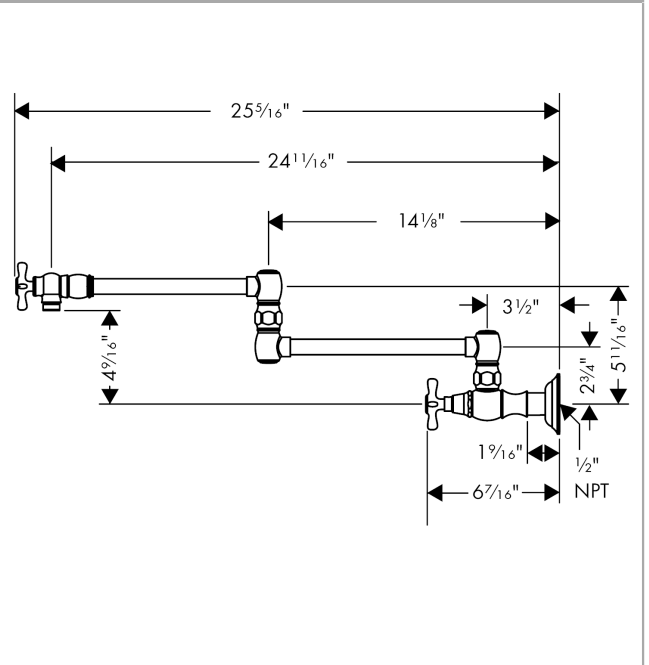

Axor Montreux
Axor Montreux Pot Filler, Wall-Mounted
 Finishes : **Chrome** Part no. : **16859001**

Description

Features

- Swivel range 180°
- Aerated spray
- Flow: 2.5 GPM
- 90° ceramic valves
- 1/2" NPT
- Includes cross and lever handles

Item details

List Price \$ 780.00

Compliance

Product image

Scale drawing

Axor Montreux
Axor Montreux Pot Filler, Wall-Mounted
 Finishes : **Brushed Nickel** Part no. : **16859821**

Description

Features

- Swivel range 180°
- Aerated spray
- Flow: 2.5 GPM
- 90° ceramic valves
- 1/2" NPT
- Includes cross and lever handles

Item details

List Price \$ 995.00

Compliance

Product image

Scale drawing

Axor Montreux
Axor Montreux Pot Filler, Wall-Mounted
 Finishes : **Polished Nickel** Part no. : **16859831**

Description

Features

- Swivel range 180°
- Aerated spray
- Flow: 2.5 GPM
- 90° ceramic valves
- 1/2" NPT
- Includes cross and lever handles

Item details

List Price \$ 900.00

Compliance

Product image

Scale drawing