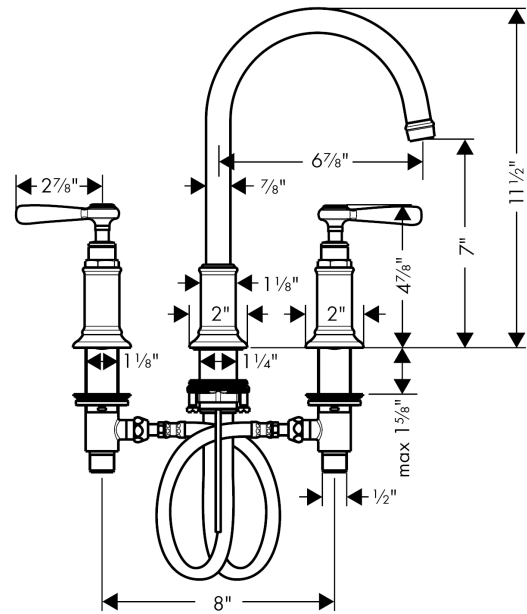

### Features

- Aerated spray
- Flow: 1.5 GPM
- 90° ceramic valves
- Includes pop-up assembly
- Swivel range 150°

## Scale drawing

**Axor Montreux**  
**Axor Montreux Widespread Faucet with Lever Handles**  
 Finishes : **Polished Nickel**    Part no. : **16514831**