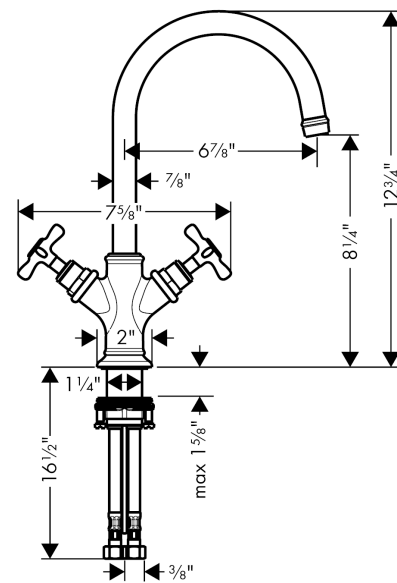

Scale drawing