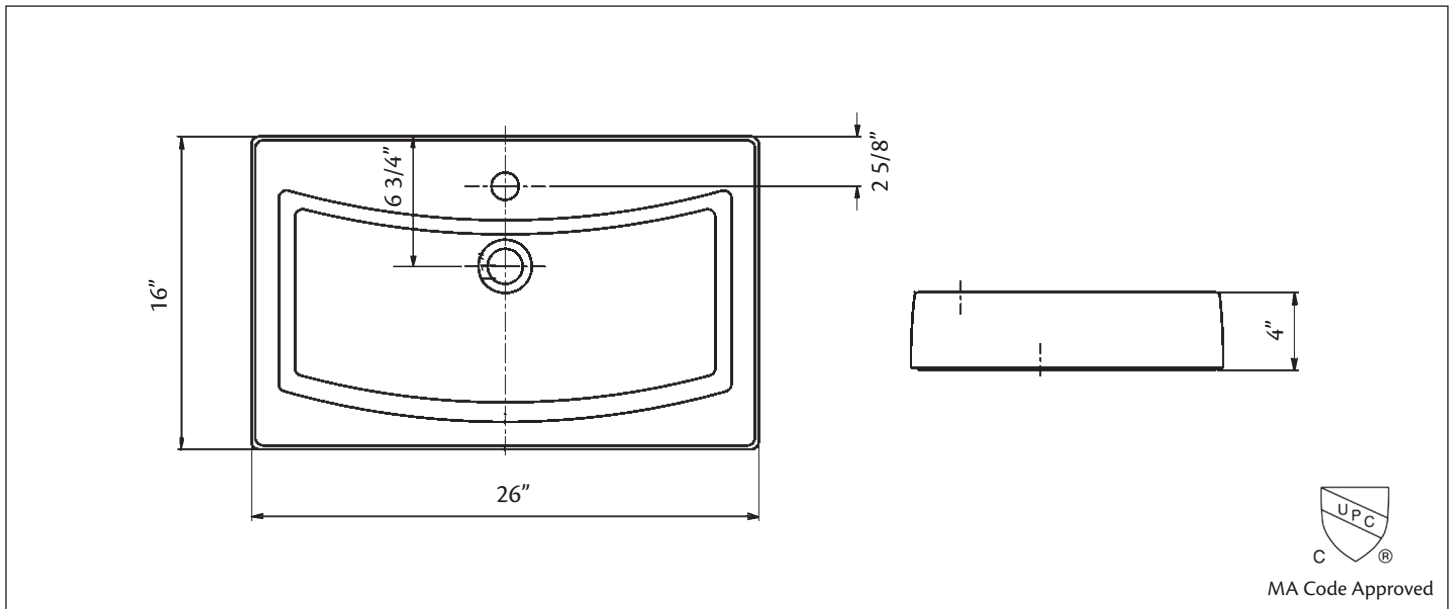

## 1620 MEDITERRANEAN Overcounter Lavatory 25 5/8" x 15 3/4" x 4" O.D.

*Cheviot Products' vitreous china lavatories are finely crafted for outstanding beauty and practicality. Fired onto each sink is a fine glaze of powdered glass to ensure a lifetime of durability, ease of cleaning, and resistance to bacteria and other microbes.*

**Colours:** White

**Drillings:** Single hole and 8" drilling

No overflow hole: 5297 Dome Drain must be used.

**Related Products:**

**7788 CONTEMPORARY**  
**Widespread Faucet**

**5214 CITY**  
**Single Hole Faucet**

**5216 METRO**  
**Single Hole Faucet**

**Note:** Rough-in dimensions may vary +/- 1/2" and are subject to change. No responsibility is assumed by Cheviot Products Inc. One Year Limited Warranty against manufacturer's defects.