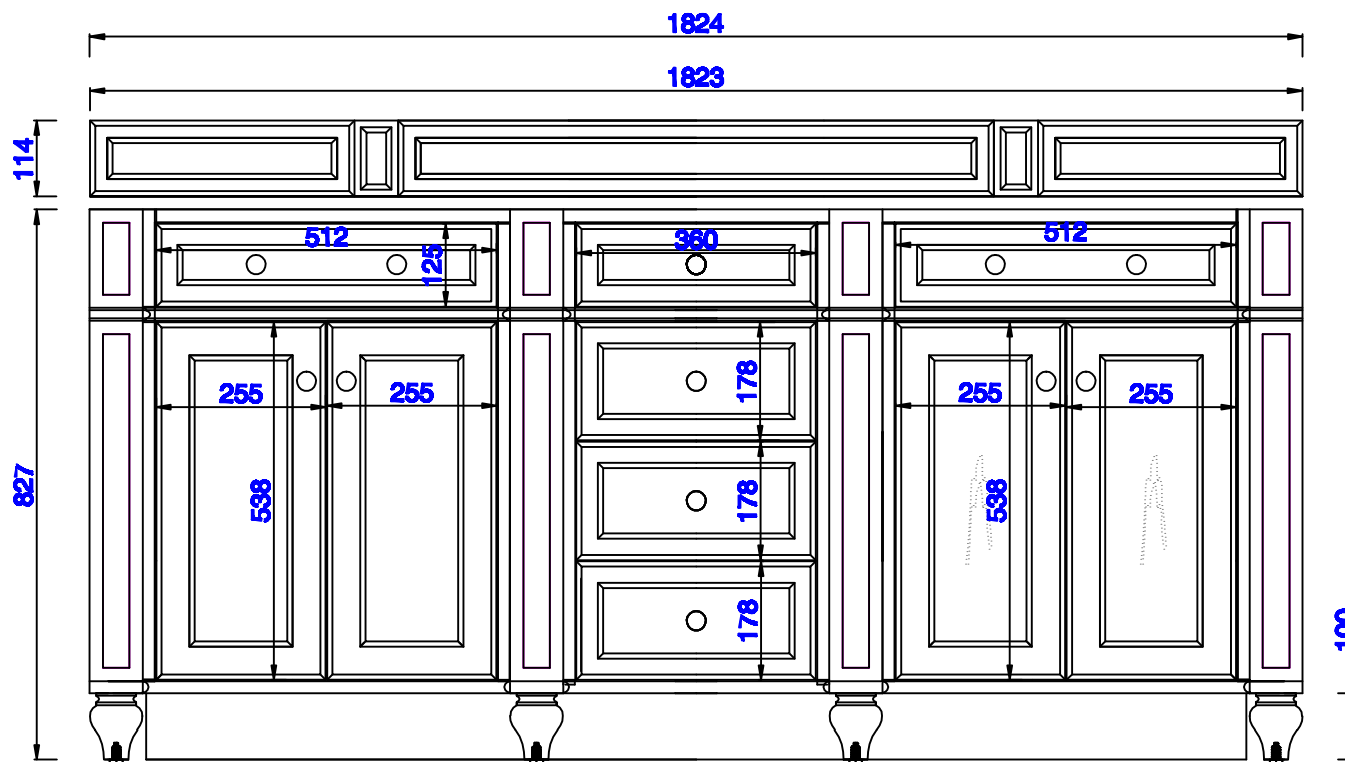

NOTE ONE: Countertops are not shown in these diagrams. (Cabinet Only)

NOTE TWO: Wooden Backsplash (Shown) is designed for the molding detail to align with sinks in James Martin's Optional Countertops.

Customers' own countertops and sinks may align differently.

Please consult our website for Countertop Diagrams: www.jamesmartinvanities.com

1828mm

Item Number:

157-V72-CWH
157-V72-VV
157-V72-WW

JAMES MARTIN

VANITIES

Bristol 1828mm Cabinet

Diagrams with Dimensions
page 01 of 03

Please consult our website for Countertop Diagrams: www.jamesmartinvanities.com

1828mm

Item Number:

157-V72-CWH
157-V72-VV
157-V72-WW

JAMES MARTIN

VANITIES

Bristol 1828mm Cabinet

Diagrams with Dimensions
page 02 of 03