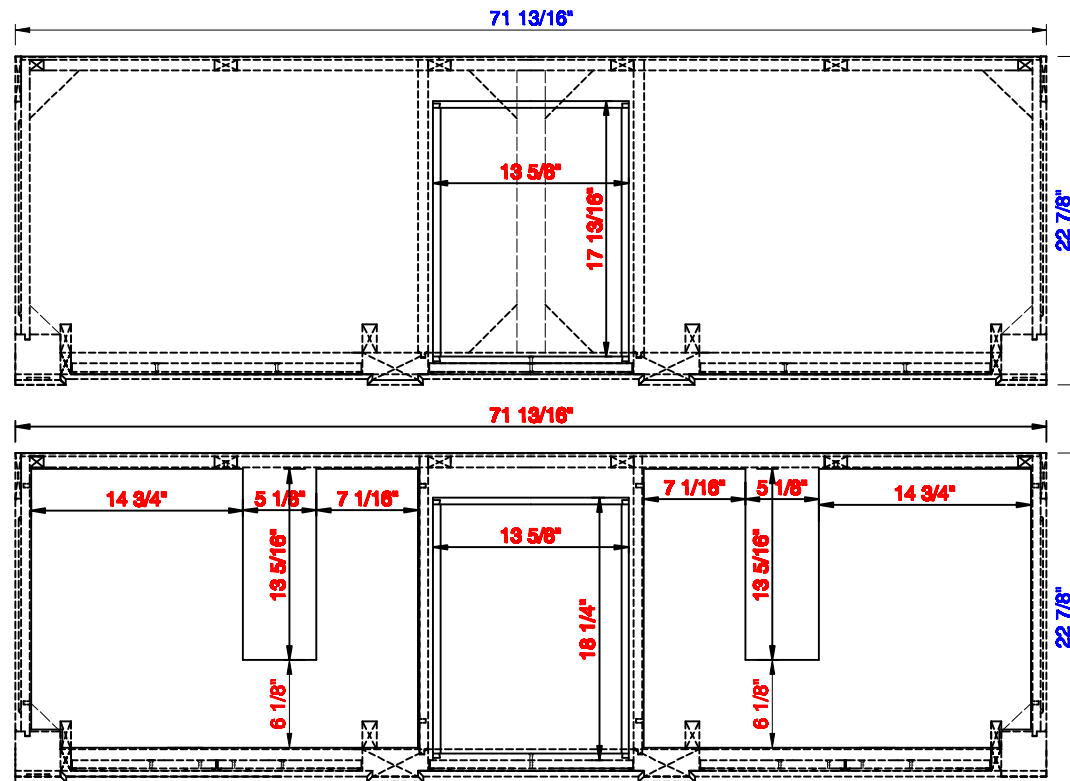

72"

Item Number:

157-V72-CWH
157-V72-VV
157-V72-WW

JAMES MARTIN

VANITIES

Bristol 72" Cabinet

Diagrams with Dimensions
page 01 of 03

NOTE ONE: Countertops are not shown in these diagrams. (Cabinet Only)

72"

Item Number:

157-V72-CWH
157-V72-VV
157-V72-WW

JAMES MARTIN

VANITIES

Bristol 72" Cabinet

Diagrams with Dimensions
page 02 of 03

NOTE ONE: Countertops are not shown in these diagrams. (Cabinet Only)

NOTE TWO: Internal Shelves (Shown) are designed to align with sinks in James Martin's Optional Countertops.

Customers' own countertops and sinks may align differently, and modification may be required.