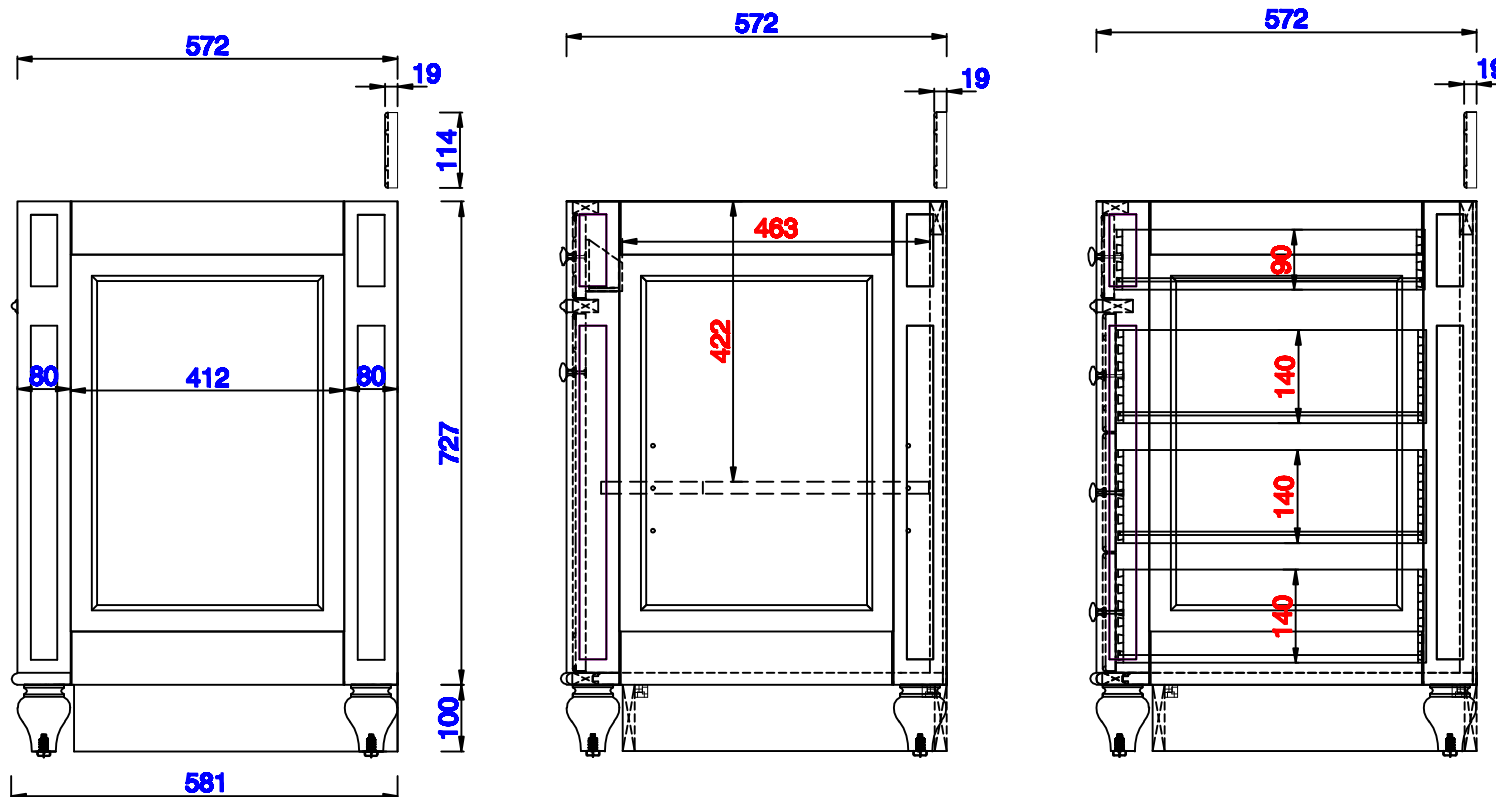

Please consult our website for Countertop Diagrams: www.jamesmartinvanities.com

1828mm

Item Number:

157-V72-CWH
157-V72-VV
157-V72-WW

JAMES MARTIN

VANITIES

Bristol 1828mm Cabinet

Diagrams with Dimensions
page 01 of 03

Please consult our website for Countertop Diagrams: www.jamesmartinvanities.com

1828mm

Item Number:

157-V72-CWH
157-V72-VV
157-V72-WW

JAMES MARTIN

VANITIES

Bristol 1828mm Cabinet

Diagrams with Dimensions
page 02 of 03

Please consult our website for Countertop Diagrams: www.jamesmartinvanities.com

1828mm

Item Number:

157-V72-CWH
157-V72-VV
157-V72-WW

JAMES MARTIN

VANITIES

Bristol 1828mm Cabinet

Diagrams with Dimensions
page 03 of 03

NOTE ONE: Countertops are not shown in these diagrams. (Cabinet Only)

NOTE TWO: Wooden Backsplash (Shown) is designed for the molding detail to align with sinks in James Martin's Optional Countertops. Customers' own countertops and sinks may align differently.