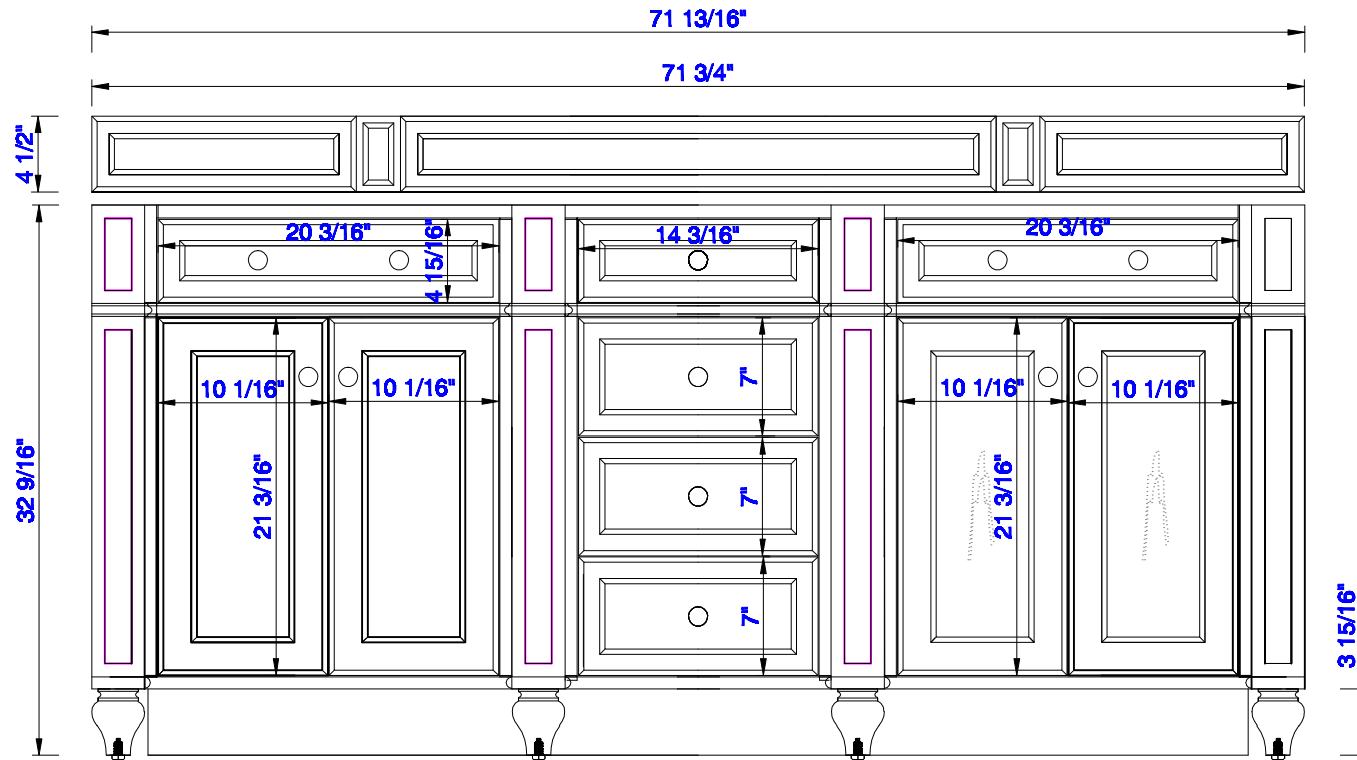

72"

Item Number:

157-V72-CWH
157-V72-VV
157-V72-WW

JAMES MARTIN

VANITIES

Bristol 72" Cabinet

Diagrams with Dimensions
page 01 of 03

NOTE ONE: Countertops are not shown in these diagrams. (Cabinet Only)

NOTE TWO: Wooden Backsplash (Shown) is designed for the molding detail to align with sinks in James Martin's Optional Countertops.

Customers' own countertops and sinks may align differently.

Please consult our website for Countertop Diagrams: www.jamesmartinvanities.com

72"

Item Number:

157-V72-CWH
157-V72-VV
157-V72-WW

JAMES MARTIN

VANITIES

Bristol 72" Cabinet

Diagrams with Dimensions
page 02 of 03

NOTE ONE: Countertops are not shown in these diagrams. (Cabinet Only)

Please consult our website for Countertop Diagrams: www.jamesmartinvanities.com

1828mm

Item Number:

157-V72-CWH
157-V72-VV
157-V72-WW

JAMES MARTIN

VANITIES

Bristol 1828mm Cabinet

Diagrams with Dimensions
page 01 of 03