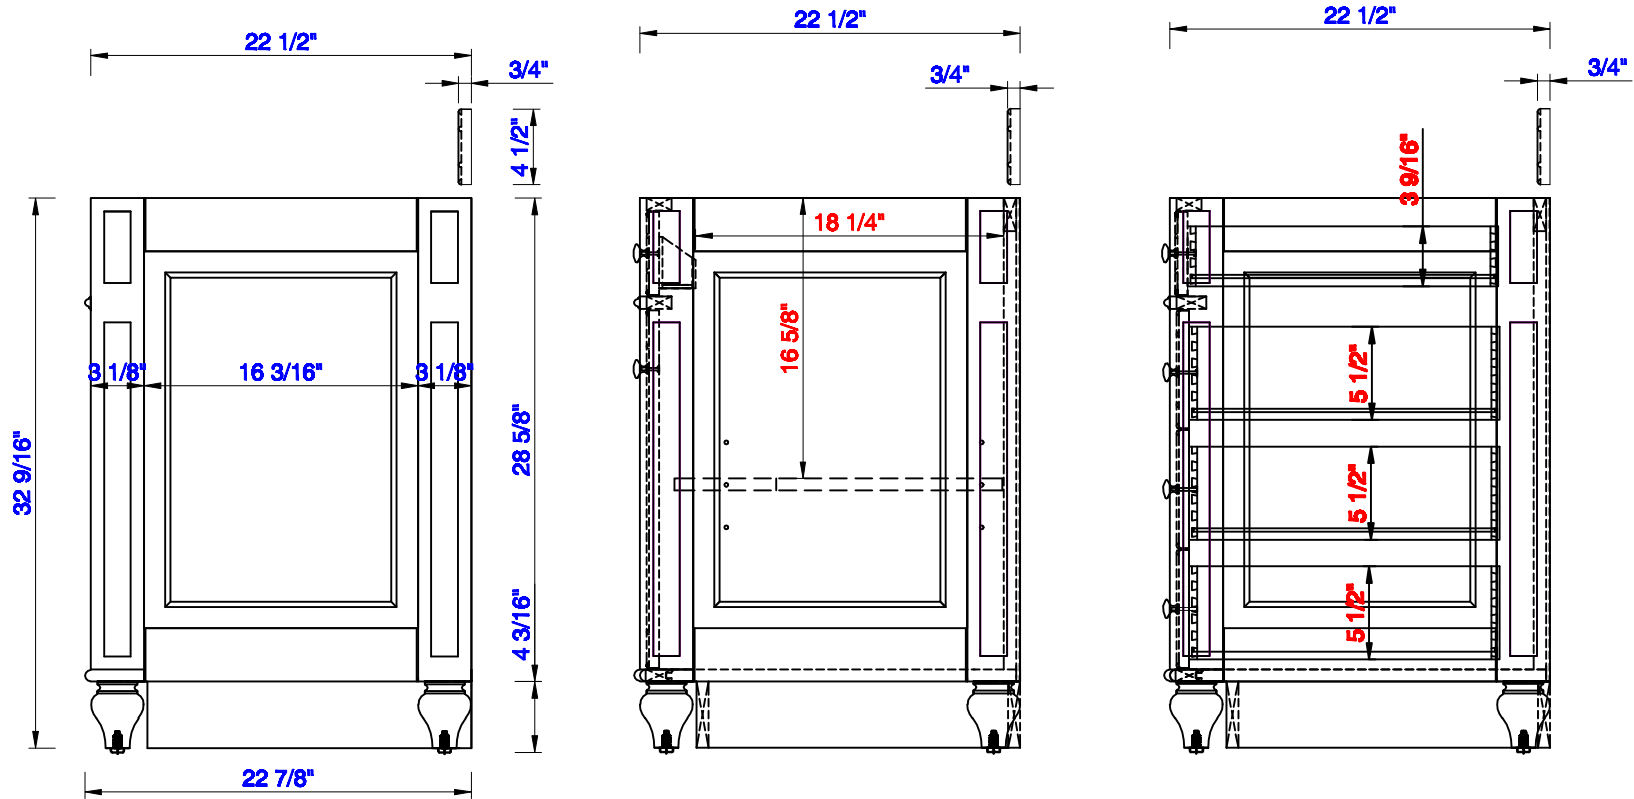

NOTE TWO: Internal Shelves (Shown) are designed to align with sinks in James Martin's Optional Countertops.

Customers' own countertops and sinks may align differently, and modification may be required.

Please consult our website for Countertop Diagrams: www.jamesmartinvanities.com

72"

Item Number:

157-V72-CWH
157-V72-VV
157-V72-WW

JAMES MARTIN

VANITIES

Bristol 72" Cabinet

Diagrams with Dimensions
page 03 of 03

NOTE ONE: Countertops are not shown in these diagrams. (Cabinet Only)

NOTE TWO: Wooden Backsplash (Shown) is designed for the molding detail to align with sinks in James Martin's Optional Countertops.

Customers' own countertops and sinks may align differently.

Please consult our website for Countertop Diagrams: www.jamesmartinvanities.com

1828mm

Item Number:

157-V72-CWH
157-V72-VV
157-V72-WW

JAMES MARTIN

VANITIES

Bristol 1828mm Cabinet

Diagrams with Dimensions
page 01 of 03