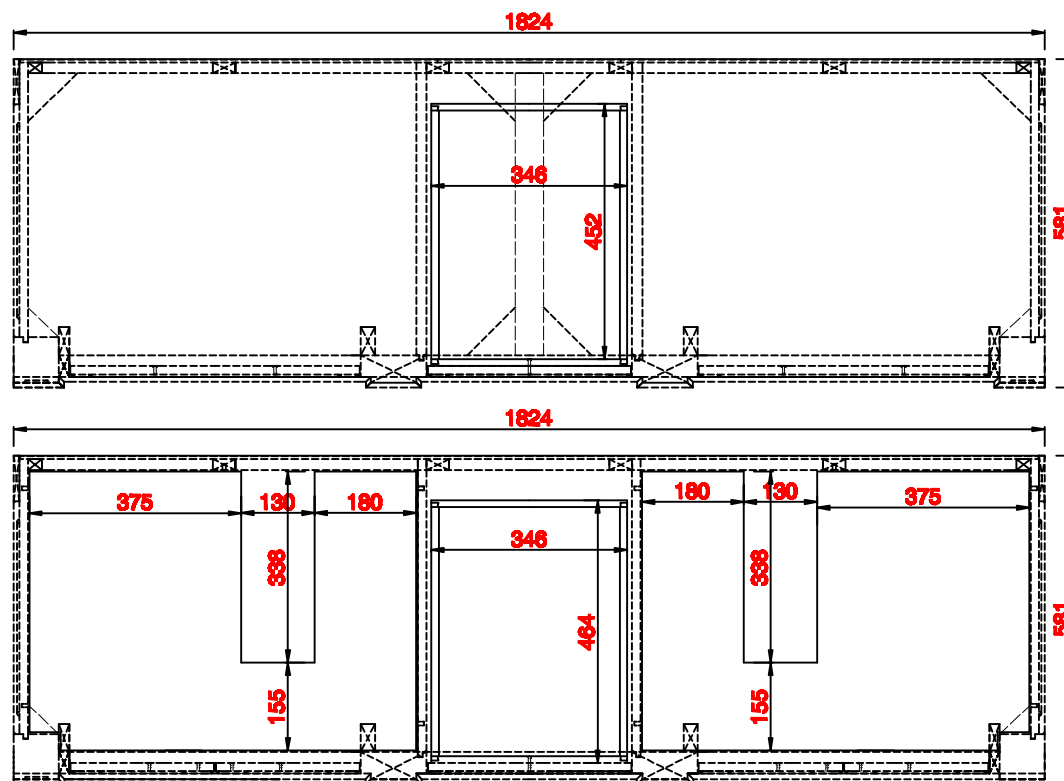

NOTE ONE: Countertops are not shown in these diagrams. (Cabinet Only)

NOTE TWO: Wooden Backsplash (Shown) is designed for the molding detail to align with sinks in James Martin's Optional Countertops.

Customers' own countertops and sinks may align differently.

Please consult our website for Countertop Diagrams: www.jamesmartinvanities.com

1828mm

Item Number:

157-V72-CWH
157-V72-VV
157-V72-WW

JAMES MARTIN

VANITIES

Bristol 1828mm Cabinet

Diagrams with Dimensions
page 02 of 03

NOTE ONE: Countertops are not shown in these diagrams. (Cabinet Only)

NOTE TWO: Wooden Backsplash (Shown) is designed for the molding detail to align with sinks in James Martin's Optional Countertops.

Customers' own countertops and sinks may align differently, and modification may be required.

Please consult our website for Countertop Diagrams: www.jamesmartinvanities.com

1828mm

Item Number:

157-V72-CWH
157-V72-VV
157-V72-WW

JAMES MARTIN

VANITIES

Bristol 1828mm Cabinet

Diagrams with Dimensions
page 03 of 03