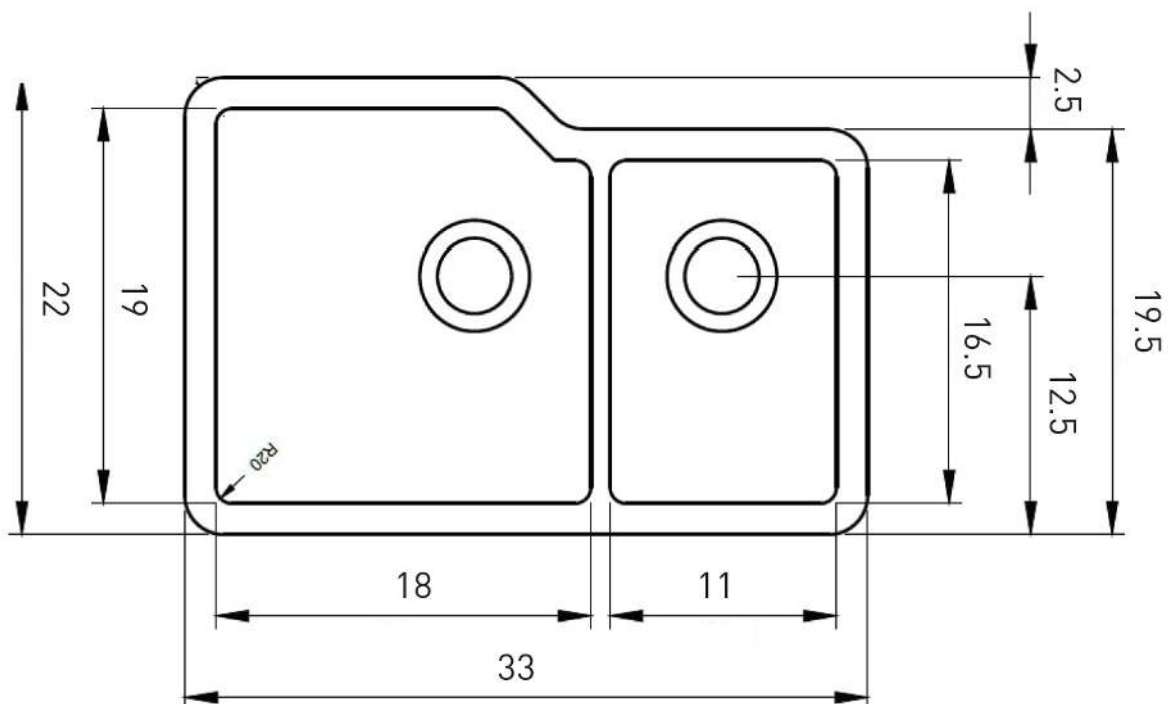

NOTES:

Refer to installation instructions supplied with kitchen sink for undermount, countertop or above counter custom installations.

Due to the fireclay process, dimensions may vary. Please use the actual sink that you will be installing in order to determine the cutout dimensions for your countertop.

CAUTION: Sink is heavy! Installer must provide adequate reinforcement for all load-bearing supports in accordance with installation instructions supplied with kitchen sink.

Fittings not included with fixture and must be ordered separately.

IMPORTANT: Dimensions of fixtures are nominal and may vary within the range of tolerance established by ANSI standards. These measurements are subject to change or cancellation. No responsibility is assumed for use of superseded or voided pages.