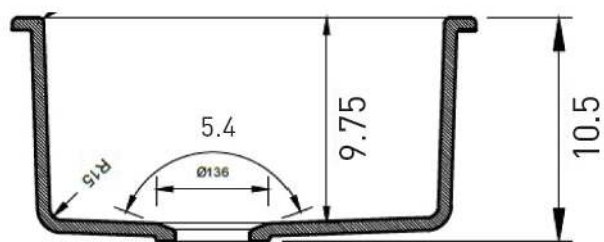

NOTES:

Refer to installation instructions supplied with kitchen sink for undermount, countertop or above counter custom installations.

Due to the fireclay process, dimensions may vary. Please use the actual sink that you will be installing in order to determine the cutout dimensions for your countertop.

CAUTION: Sink is heavy! Installer must provide adequate reinforcement for all load-bearing supports in accordance with installation instructions supplied with kitchen sink.

Fittings not included with fixture and must be ordered separately.

IMPORTANT: Dimensions of fixtures are nominal and may vary within the range of tolerance established by ANSI standards. These measurements are subject to change or cancellation. No responsibility is assumed for use of superseded or voided pages.