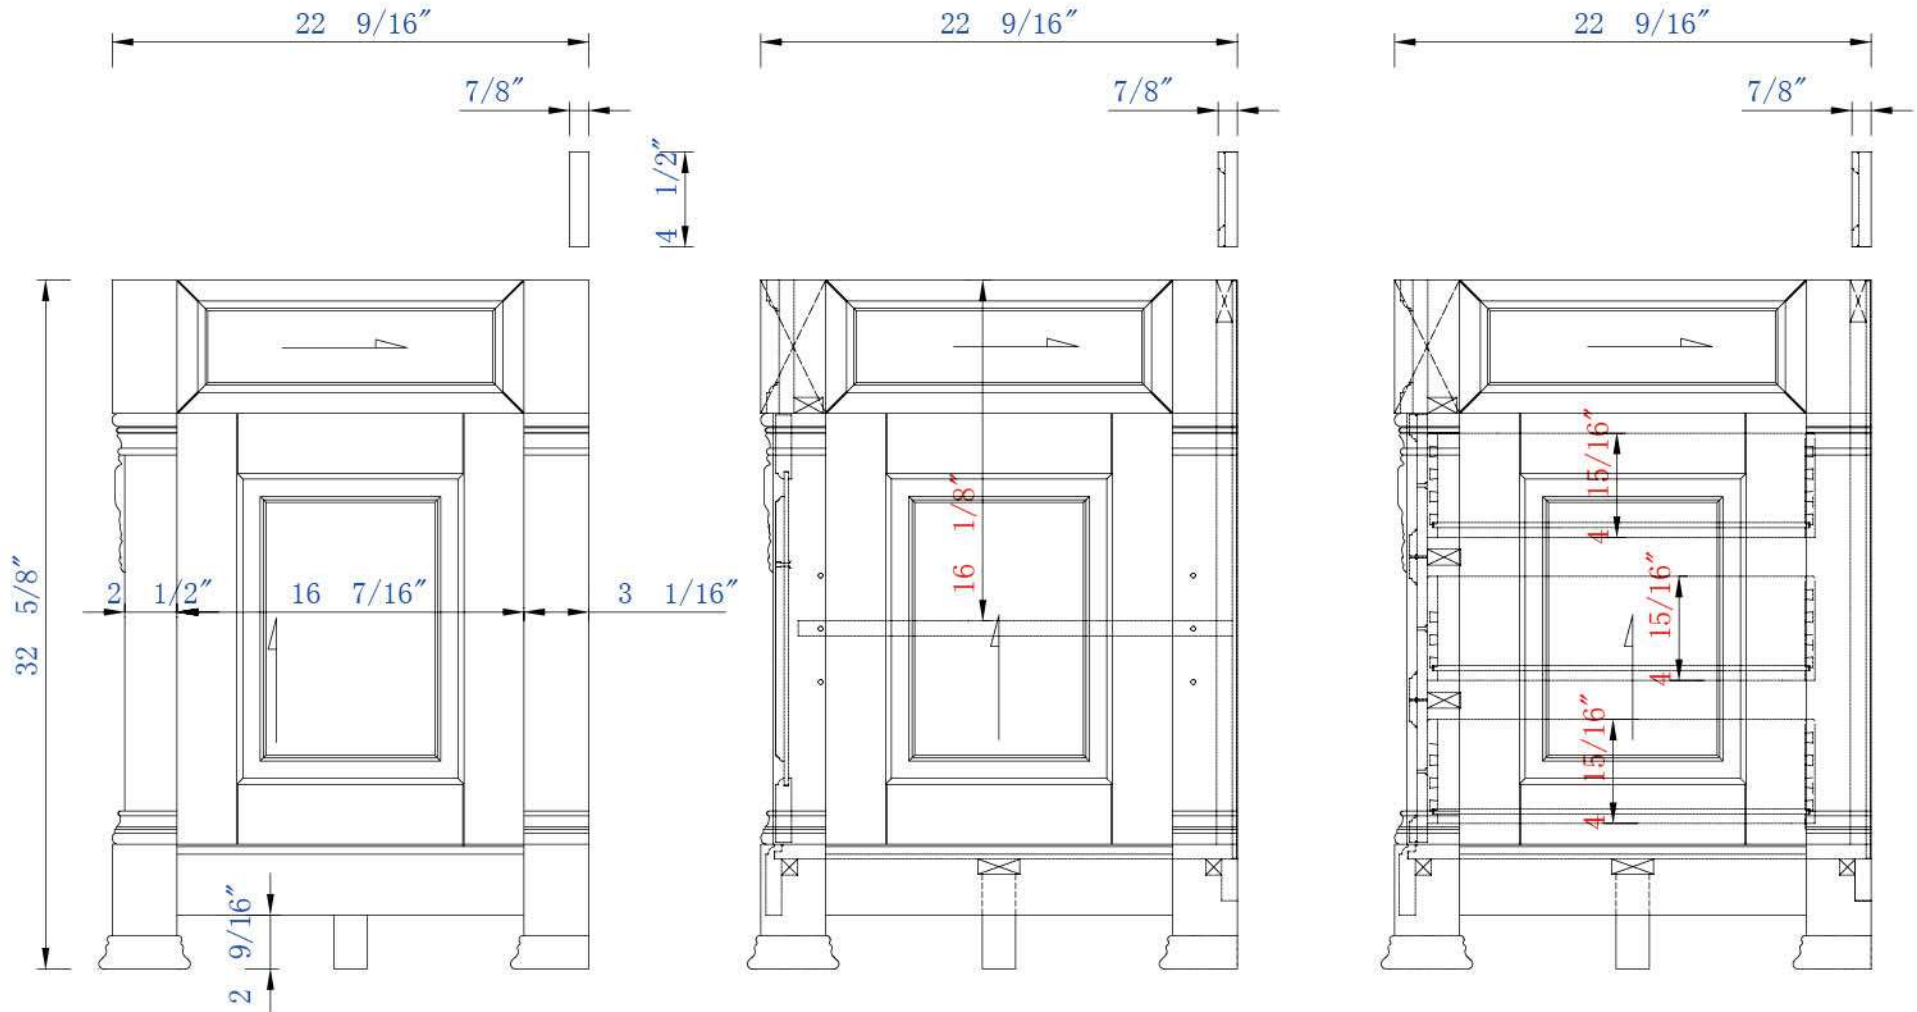

NOTE TWO: Internal Shelves (Shown) are designed to align with sinks in James Martin's Optional Countertops.

Customers' own countertops and sinks may align differently, and modification may be required.

Please consult our website for Countertop Diagrams: [www.jamesmartinvanities.com](http://www.jamesmartinvanities.com)

72"

Item Number:

- 147-114-5731
- 147-114-5741
- 147-114-5761
- 147-114-5771
- 147-114-5781
- 147-114-5791

JAMES MARTIN

VANITIES

Brookfield 72" Cabinet

Diagrams with Dimensions  
page 03 of 03

NOTE ONE: Countertops are not shown in these diagrams. (Cabinet Only)

NOTE TWO: Wooden Backsplash (Shown) is designed for the molding detail to align with sinks in James Martin's Optional Countertops.

Customers' own countertops and sinks may align differently.

Please consult our website for Countertop Diagrams: [www.jamesmartinvanities.com](http://www.jamesmartinvanities.com)

1828mm

Item Number:

- 147-114-5731
- 147-114-5741
- 147-114-5761
- 147-114-5771
- 147-114-5781
- 147-114-5791