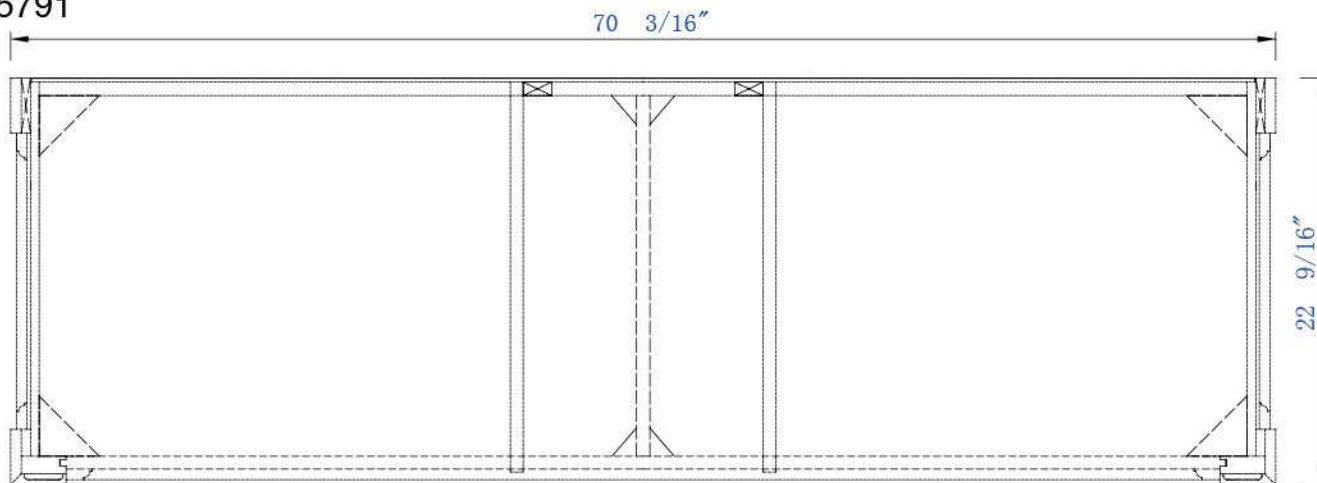

72"

Item Number:

JAMES MARTIN

Brookfield 72" Cabinet

- 147-114-5731
- 147-114-5741
- 147-114-5761
- 147-114-5771
- 147-114-5781
- 147-114-5791

VANITIES

Diagrams with Dimensions  
page 02 of 03

NOTE ONE: Countertops are not shown in these diagrams. (Cabinet Only)

NOTE TWO: Internal Shelves (Shown) are designed to align with sinks in James Martin's Optional Countertops.

Customers' own countertops and sinks may align differently, and modification may be required.

Customers' own countertops and sinks may align differently.

Please consult our website for Countertop Diagrams: [www.jamesmartinvanities.com](http://www.jamesmartinvanities.com)

1828mm

Item Number:

- 147-114-5731
- 147-114-5741
- 147-114-5761
- 147-114-5771
- 147-114-5781
- 147-114-5791