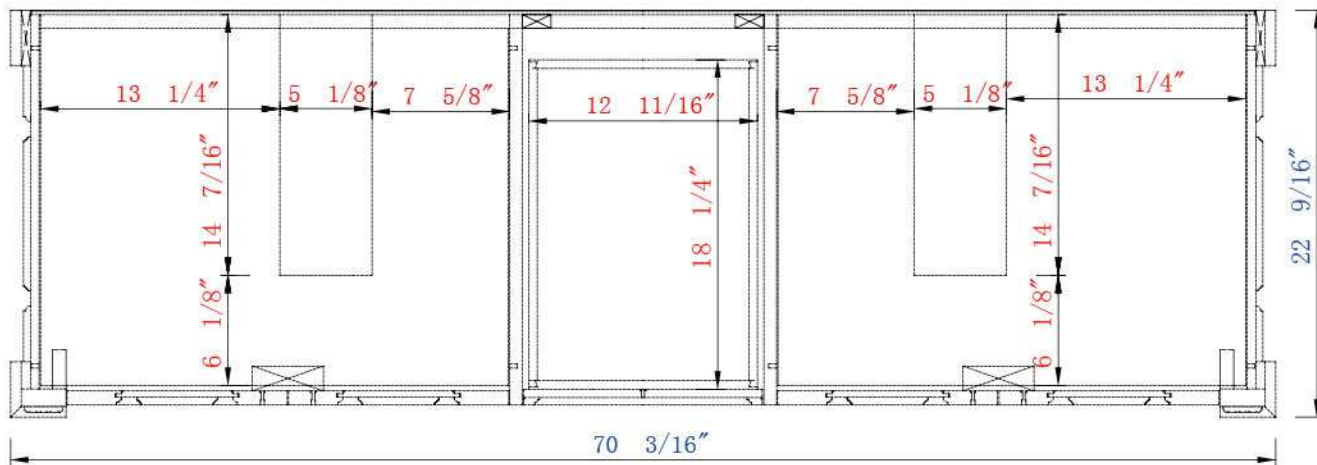

72"

Item Number:

JAMES MARTIN

Brookfield 72" Cabinet

- 147-114-5731
- 147-114-5741
- 147-114-5761
- 147-114-5771
- 147-114-5781
- 147-114-5791

VANITIES

Diagrams with Dimensions  
page 02 of 03

NOTE ONE: Countertops are not shown in these diagrams. (Cabinet Only)

NOTE TWO: Internal Shelves (Shown) are designed to align with sinks in James Martin's Optional Countertops.

Customers' own countertops and sinks may align differently, and modification may be required.

JAMES MARTIN

VANITIES

Brookfield 72" Cabinet

Diagrams with Dimensions  
page 03 of 03

NOTE ONE: Countertops are not shown in these diagrams. (Cabinet Only)

NOTE TWO: Wooden Backsplash (Shown) is designed for the molding detail to align with sinks in James Martin's Optional Countertops.

Customers' own countertops and sinks may align differently.

Please consult our website for Countertop Diagrams: [www.jamesmartinvanities.com](http://www.jamesmartinvanities.com)

1828mm

Item Number:

- 147-114-5731
- 147-114-5741
- 147-114-5761
- 147-114-5771
- 147-114-5781
- 147-114-5791