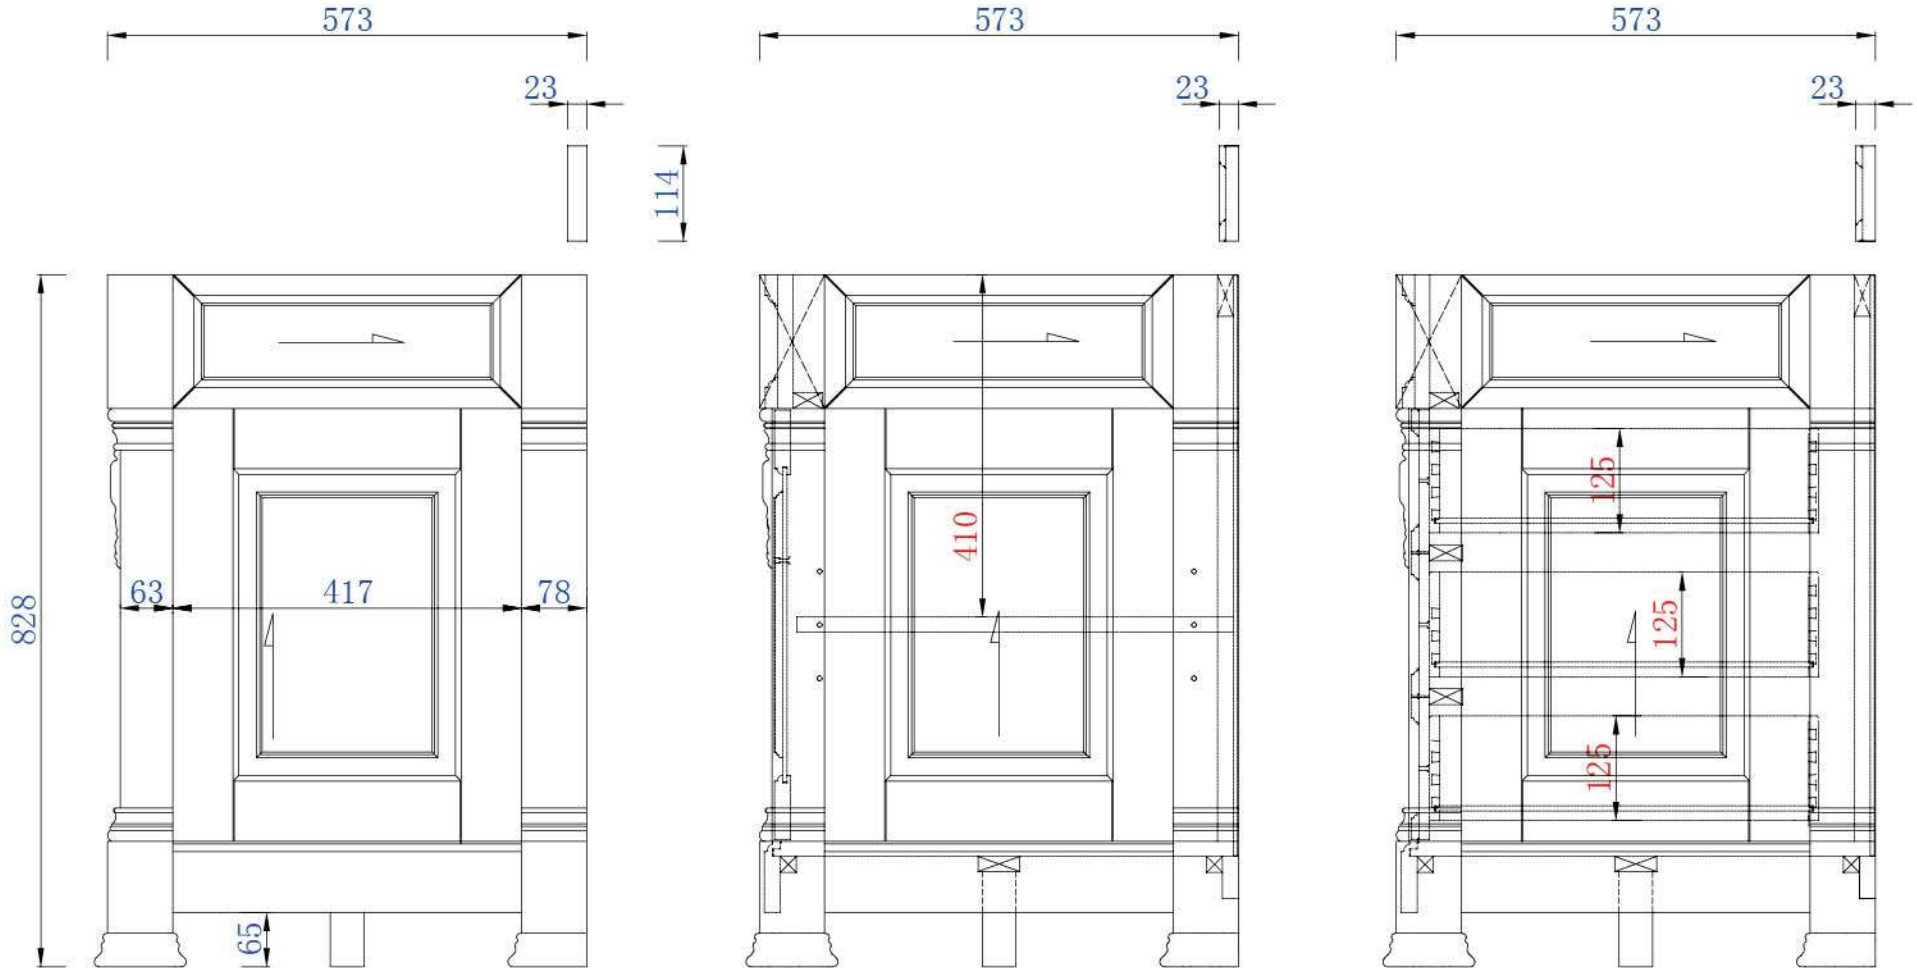

JAMES MARTIN

VANITIES

Brookfield 1828mm Cabinet

Diagrams with Dimensions  
page 01 of 03

NOTE ONE: Countertops are not shown in these diagrams. (Cabinet Only)

NOTE TWO: Wooden Backsplash (Shown) is designed for the molding detail to align with sinks in James Martin's Optional Countertops.

JAMES MARTIN

VANITIES

Brookfield 1828mm Cabinet

Diagrams with Dimensions  
page 02 of 03

NOTE ONE: Countertops are not shown in these diagrams. (Cabinet Only)

NOTE TWO: Wooden Backsplash (Shown) is designed for the molding detail to align with sinks in James Martin's Optional Countertops.

1828mm

Item Number:

- 147-114-5731
- 147-114-5741
- 147-114-5761
- 147-114-5771
- 147-114-5781
- 147-114-5791

JAMES MARTIN

VANITIES

Brookfield 1828mm Cabinet

Diagrams with Dimensions  
page 03 of 03

NOTE ONE: Countertops are not shown in these diagrams. (Cabinet Only)

NOTE TWO: Wooden Backsplash (Shown) is designed for the molding detail to align with sinks in James Martin's Optional Countertops.

Customers' own countertops and sinks may align differently.

Please consult our website for Countertop Diagrams: [www.jamesmartinvanities.com](http://www.jamesmartinvanities.com)