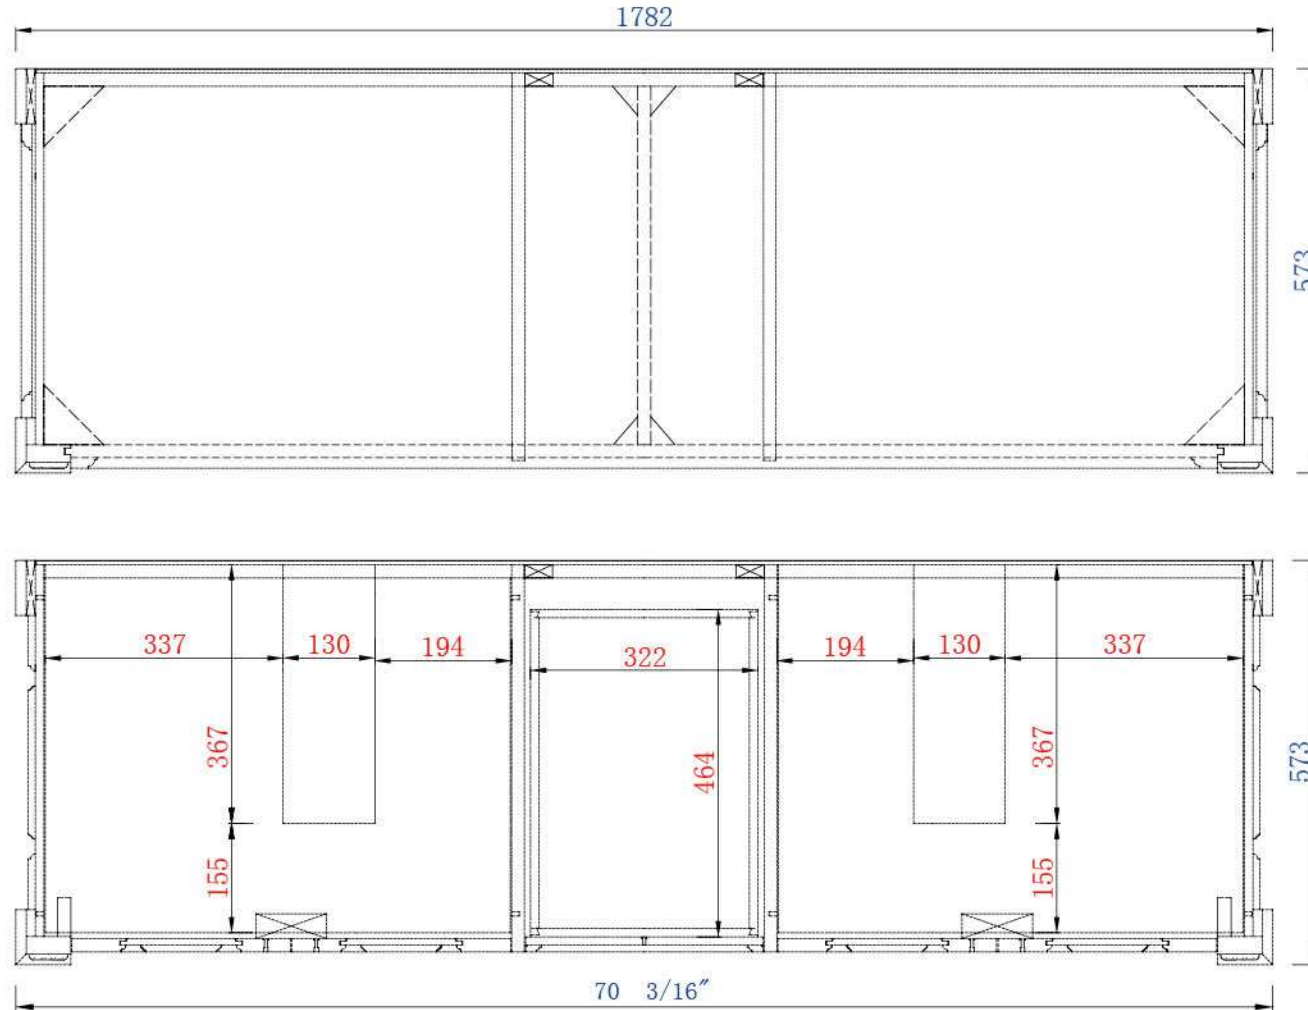

JAMES MARTIN

VANITIES

Brookfield 1828mm Cabinet

Diagrams with Dimensions  
page 01 of 03

NOTE ONE: Countertops are not shown in these diagrams. (Cabinet Only)

NOTE TWO: Wooden Backsplash (Shown) is designed for the molding detail to align with sinks in James Martin's Optional Countertops.

Customers' own countertops and sinks may align differently.

Please consult our website for Countertop Diagrams: [www.jamesmartinvanities.com](http://www.jamesmartinvanities.com)

1828mm

Item Number:

- 147-114-5731
- 147-114-5741
- 147-114-5761
- 147-114-5771
- 147-114-5781
- 147-114-5791

JAMES MARTIN

VANITIES

Brookfield 1828mm Cabinet

Diagrams with Dimensions  
page 02 of 03

NOTE ONE: Countertops are not shown in these diagrams. (Cabinet Only)

NOTE TWO: Wooden Backsplash (Shown) is designed for the molding detail to align with sinks in James Martin's Optional Countertops.

1828mm

Item Number:

- 147-114-5731
- 147-114-5741
- 147-114-5761
- 147-114-5771
- 147-114-5781
- 147-114-5791

JAMES MARTIN

VANITIES

Brookfield 1828mm Cabinet

Diagrams with Dimensions  
page 03 of 03

NOTE ONE: Countertops are not shown in these diagrams. (Cabinet Only)