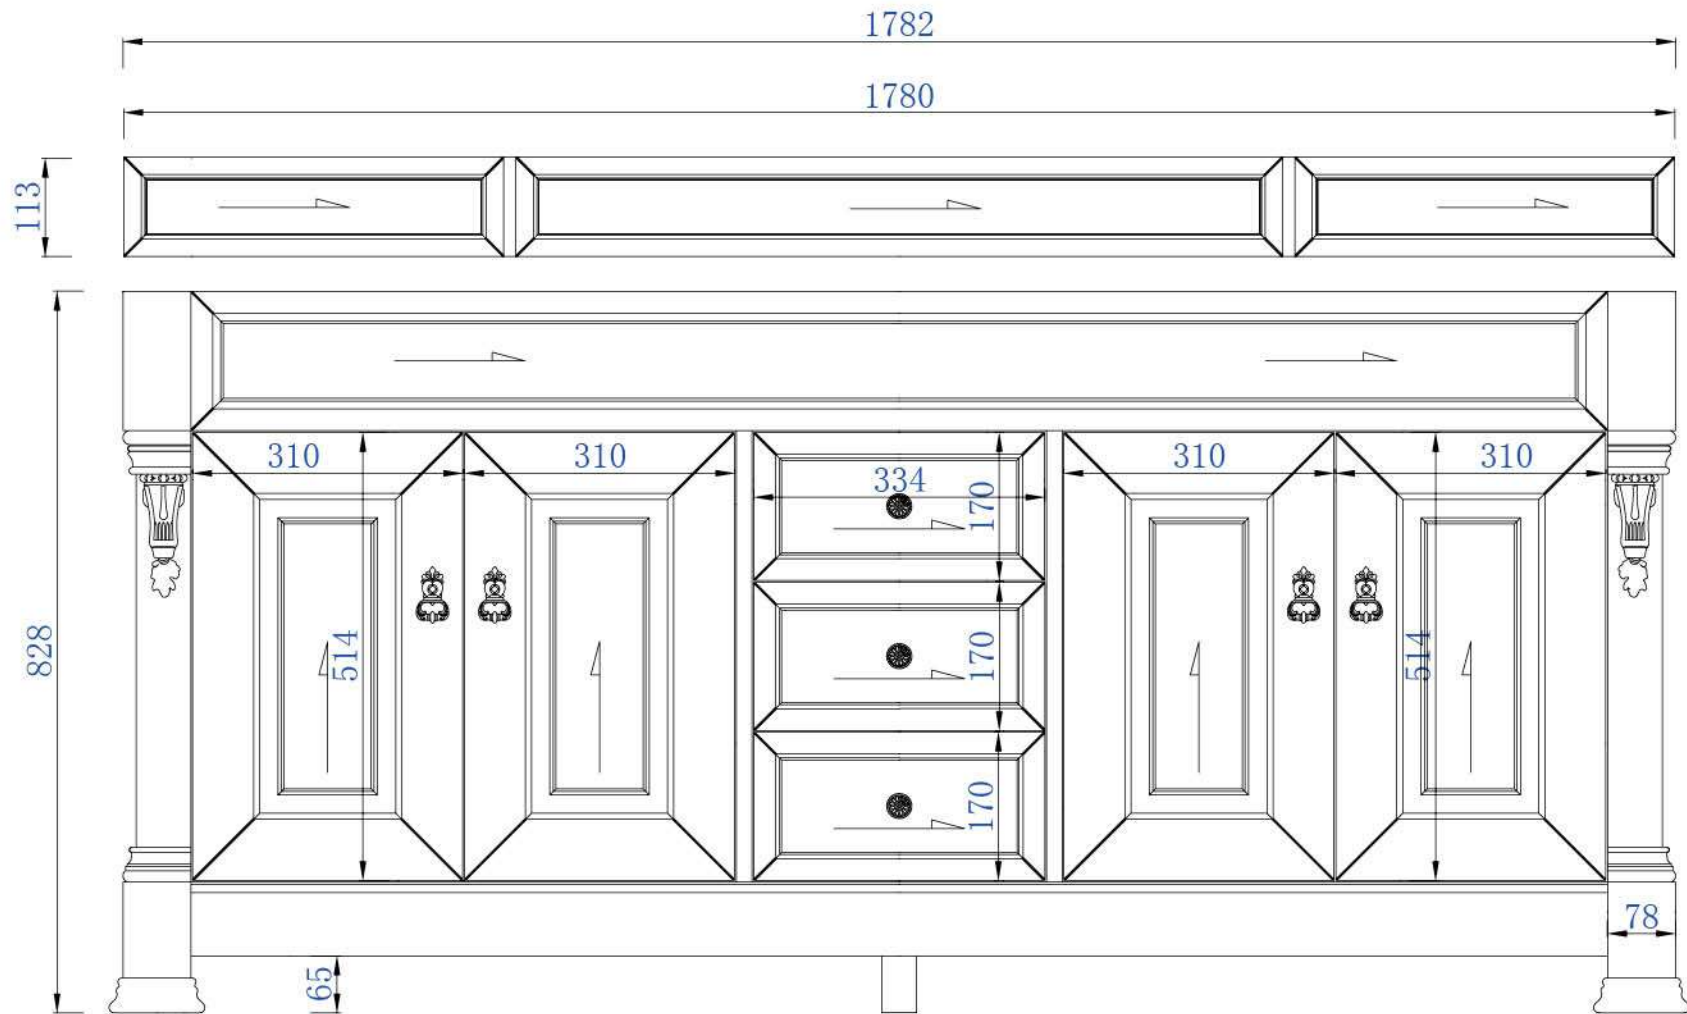

JAMES MARTIN

VANITIES

Brookfield 72" Cabinet

Diagrams with Dimensions  
page 03 of 03

NOTE ONE: Countertops are not shown in these diagrams. (Cabinet Only)

NOTE TWO: Wooden Backsplash (Shown) is designed for the molding detail to align with sinks in James Martin's Optional Countertops.

Customers' own countertops and sinks may align differently.

Please consult our website for Countertop Diagrams: [www.jamesmartinvanities.com](http://www.jamesmartinvanities.com)

1828mm

Item Number:

- 147-114-5731
- 147-114-5741
- 147-114-5761
- 147-114-5771
- 147-114-5781
- 147-114-5791

JAMES MARTIN

VANITIES

Brookfield 1828mm Cabinet

Diagrams with Dimensions  
page 01 of 03

NOTE ONE: Countertops are not shown in these diagrams. (Cabinet Only)

NOTE TWO: Wooden Backsplash (Shown) is designed for the molding detail to align with sinks in James Martin's Optional Countertops.

JAMES MARTIN

VANITIES

Brookfield 1828mm Cabinet

Diagrams with Dimensions  
page 02 of 03

NOTE ONE: Countertops are not shown in these diagrams. (Cabinet Only)

NOTE TWO: Wooden Backsplash (Shown) is designed for the molding detail to align with sinks in James Martin's Optional Countertops.