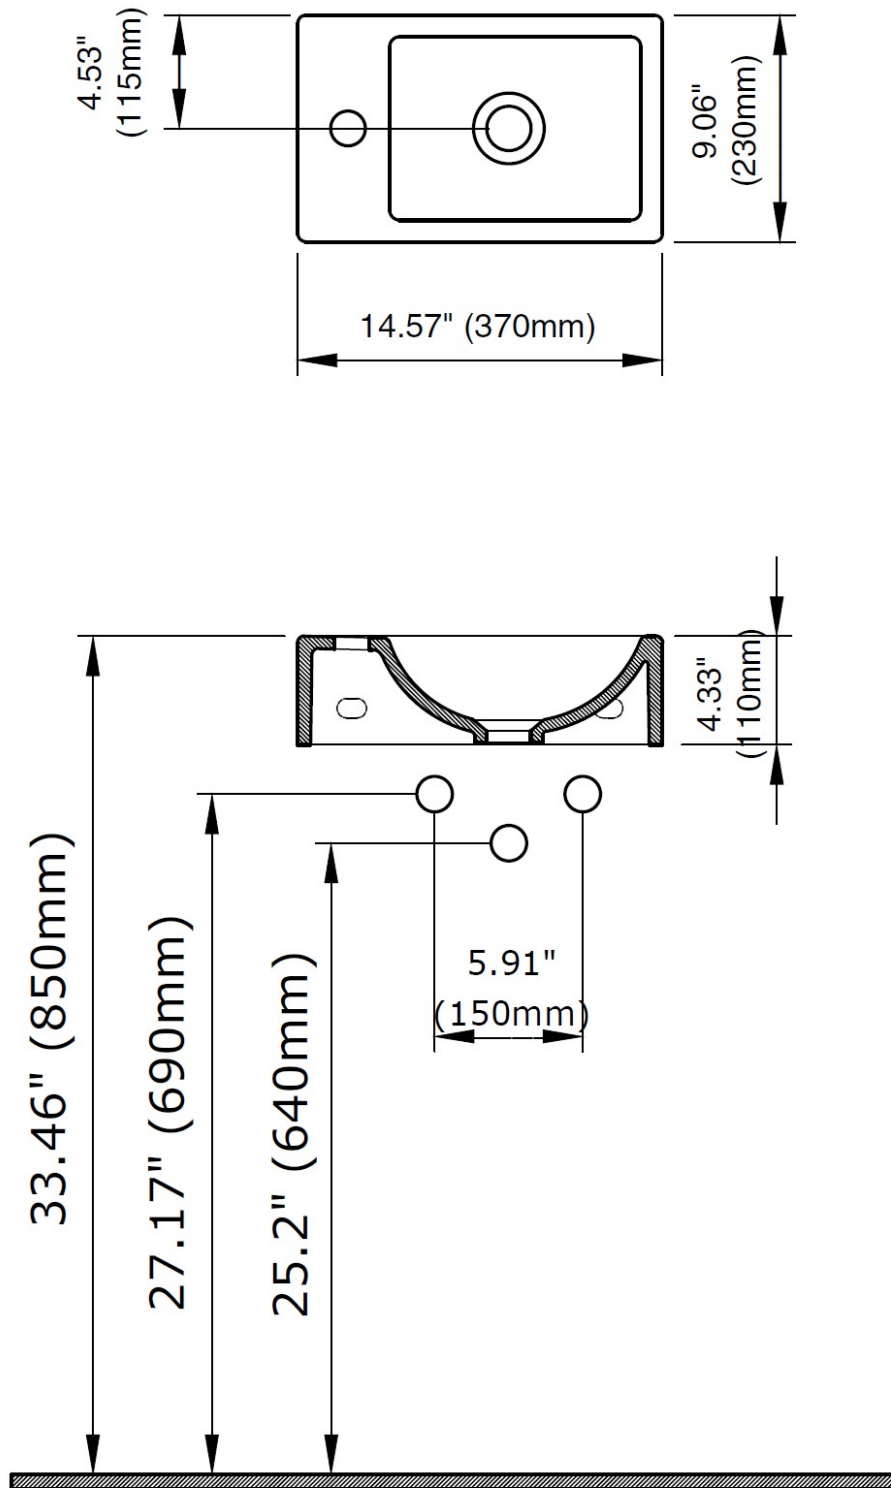

BOCCHI

MILANO 15

Lavatory

Product Code

1419-XXX-0126

FEATURES

- Fine fireclay construction
- Single hole faucet setting on left-hand side
- May be wall-hung or used as a vessel
- Includes mounting hardware

Standard Color
White (001)

NOMINAL DIMENSIONS

14.75" x 9" x 4.33"
(370 x 230 x 110 mm)

COMPONENTS INCLUDED THE BOX

Wall-mounting hardware (requires proper reinforcement in wall)

COMPLIANCE CERTIFICATIONS

Meet or Exceeds ASME A112.19.2 / CSA B45.1

NOTES:

Refer to installation instructions supplied with bathroom sink for wall mount, countertop or console leg installations.

Due to the fireclay process, dimensions may vary. Please use the actual sink that you will be installing in order to determine the cutout dimensions for countertop installation.

IMPORTANT: Dimensions of fixtures are nominal and may vary within the range of tolerance established by ANSI standards. These measurements are subject to change or cancellation. No responsibility is assumed for use of superseded or voided pages.