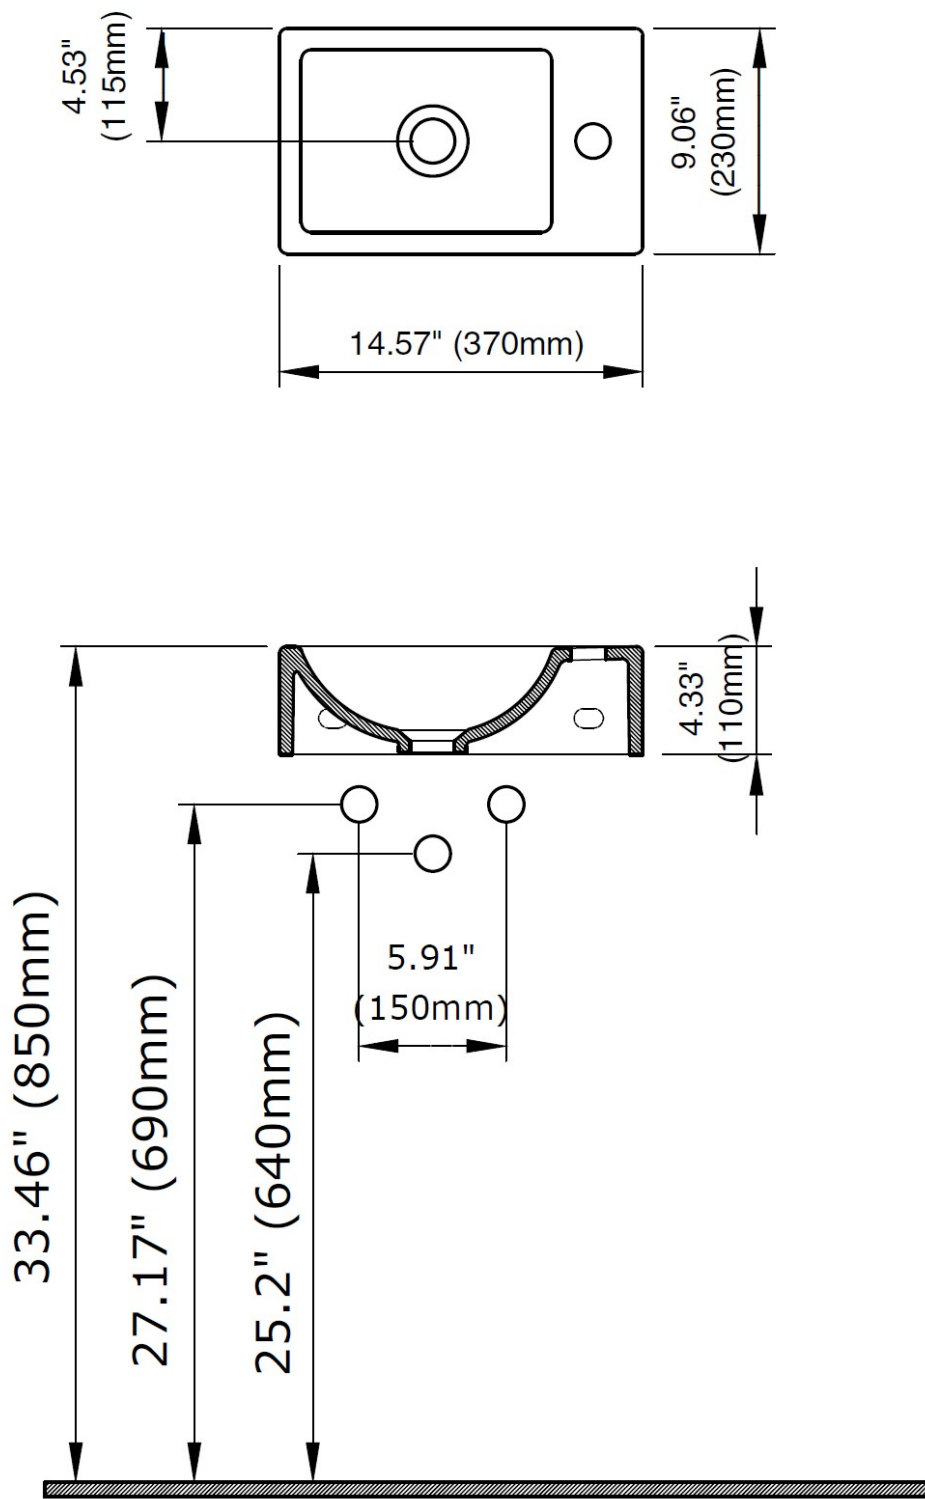

NOTES:

Refer to installation instructions supplied with bathroom sink for wall mount, countertop or console leg installations.

Due to the fireclay process, dimensions may vary. Please use the actual sink that you will be installing in order to determine the cutout dimensions for countertop installation.

CAUTION: Sink is heavy! Installer must provide adequate reinforcement for all load-bearing supports in accordance with installation instructions supplied with bathroom sink. Metal Console legs are optional and not designed to be load-bearing, proper wall reinforcement is still required.

IMPORTANT: Dimensions of fixtures are nominal and may vary within the range of tolerance established by ANSI standards. These measurements are subject to change or cancellation. No responsibility is assumed for use of superseded or voided pages.