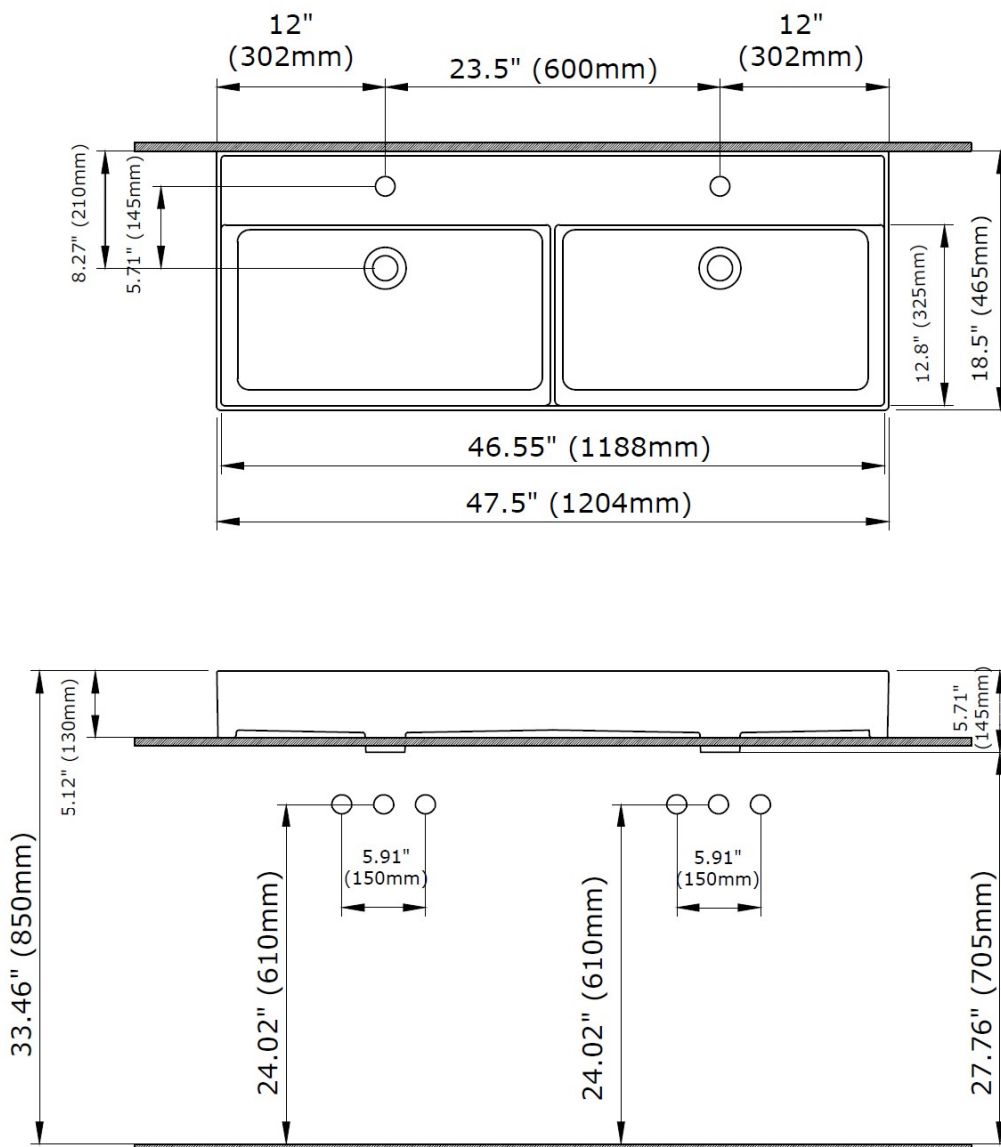

BOCCHI

MILANO 48

Lavatory

- Metal console legs (3930 0001X)
Available colors:
3930 0001S = Brushed Nickel
3930 0001F = Matte Black
3930 0001G = Matte Gold

Product Code

1393-XXX-0132

FEATURES

- Fine fireclay construction
- Dual single hole faucets
- May be wall-mounted, counter set, or used with metal console legs (3930 0001X)
- with overflow

DIMENSIONS

NOMINAL DIMENSIONS

47.5" x 18.5" x 5.12"
(1204 x 465 x 130 mm)

COMPONENTS INCLUDED THE BOX

Wall-mounting hardware (requires proper reinforcement in wall)

COMPLIANCE CERTIFICATIONS

Meet or Exceeds ASME A112.19.2 / CSA B45.1

NOTES:

Refer to installation instructions supplied with bathroom sink for wall mount, countertop or console leg installations.

Due to the fireclay process, dimensions may vary. Please use the actual sink that you will be installing in order to determine the cutout dimensions for countertop installation.

IMPORTANT: Dimensions of fixtures are nominal and may vary within the range of tolerance established by ANSI standards. These measurements are subject to change or cancellation. No responsibility is assumed for use of superseded or voided pages.