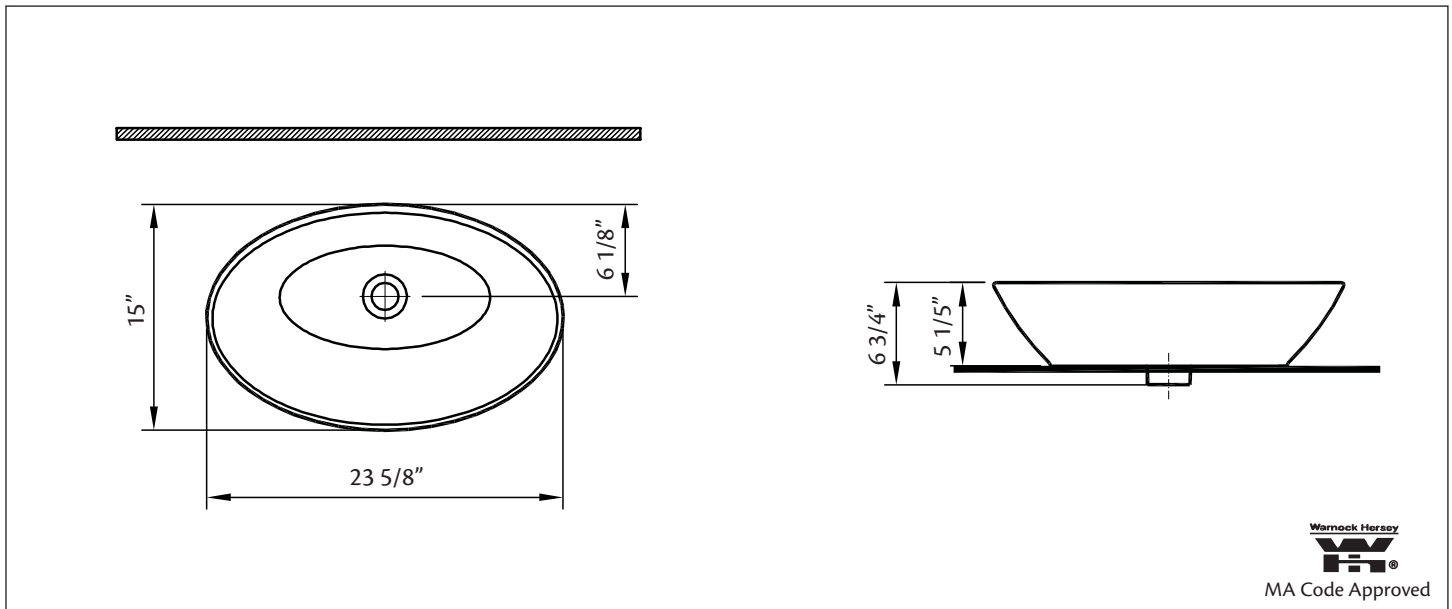

1276 GEO Overcounter Lavatory

23 5/8" x 15" x 5 1/2" O.D.

Cheviot Products' fireclay lavatories are crafted from dense, heat-resistant clay fired at extremely high temperatures. Coated with a thick enamel of fine powdered glass, this product is stronger, warp-resistant and highly durable for ease of cleaning and resistance to bacteria and other microbes.

Warnock Hersey
WH
MA Code Approved

Colours: White

No overflow hole: 5297 Dome Drain must be used.

Related Products:

5296 THAMES
Overcounter Faucet

Note: Rough-in dimensions may vary +/- 1/2" and are subject to change. No responsibility is assumed by Cheviot Products Inc. One Year Limited Warranty against manufacturer's defects.