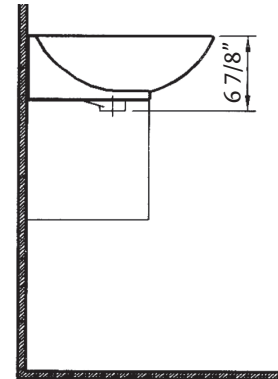

1225 YORK Overcounter Lavatory

17 7/8" x 17 3/4" x 6 1/4" O.D.

Cheviot Products' fireclay lavatories are crafted from dense, heat-resistant clay fired at extremely high temperatures. Coated with a thick enamel of fine powdered glass, this product is stronger, warp-resistant and highly durable for ease of cleaning and resistance to bacteria and other microbes.

MA Code Approved

Colours: White

Drillings: Single hole drilling only

Related Products:

5289 SEINE
Single Hole Faucet

5291 THAMES
Single Hole Faucet

Note: Rough-in dimensions may vary +/- 1/2" and are subject to change. No responsibility is assumed by Cheviot Products Inc. One Year Limited Warranty against manufacturer's defects.