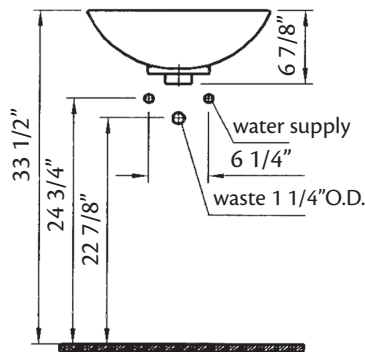

1225 YORK Overcounter Lavatory

17 7/8" x 17 3/4" x 6 1/4" O.D.

Cheviot Products' fireclay lavatories are crafted from dense, heat-resistant clay fired at extremely high temperatures. Coated with a thick enamel of fine powdered glass, this product is stronger, warp-resistant and highly durable for ease of cleaning and resistance to bacteria and other microbes.

MA Code Approved

Colours: White

Drillings: Single hole drilling only

Related Products:

5289 SEINE
Single Hole Faucet

5291 THAMES
Single Hole Faucet

Note: Rough-in dimensions may vary +/- 1/2" and are subject to change. No responsibility is assumed by Cheviot Products Inc. One Year Limited Warranty against manufacturer's defects.