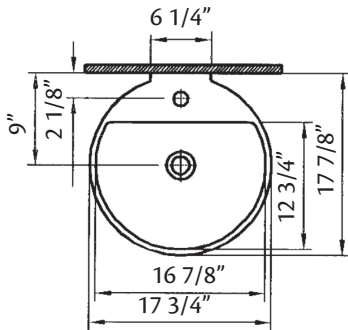

1225 YORK Overcounter Lavatory

17 7/8" x 17 3/4" x 6 1/4" O.D.

Cheviot Products' fireclay lavatories are crafted from dense, heat-resistant clay fired at extremely high temperatures. Coated with a thick enamel of fine powdered glass, this product is stronger, warp-resistant and highly durable for ease of cleaning and resistance to bacteria and other microbes.

MA Code Approved

Colours: White

Drillings: Single hole drilling only

Related Products:

5289 SEINE
Single Hole Faucet

5291 THAMES
Single Hole Faucet

Note: Rough-in dimensions may vary +/- 1/2" and are subject to change. No responsibility is assumed by Cheviot Products Inc. One Year Limited Warranty against manufacturer's defects.