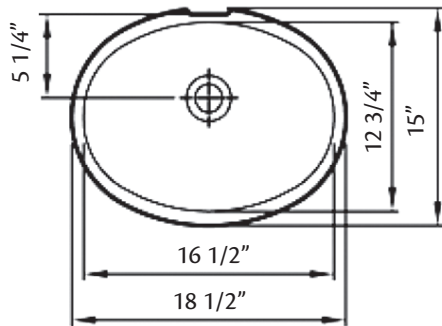

1138 OVAL Undermount Basin

16 3/4" x 12 3/4" I.D.

Cheviot Products' vitreous china lavatories are finely crafted for outstanding beauty and practicality. Fired onto each sink is a fine glaze of powdered glass to ensure a lifetime of durability, ease of cleaning, and resistance to bacteria and other microbes.

MA Code Approved

Colours: White, Biscuit

Related Products: All Cheviot Products Lavatory Faucets

**5220 Widespread
Lavatory Faucet**

**5236 4" Centreset
Faucet**

**5216 METRO
Single Hole Faucet**

**5291 CONTEMPORARY
Widespread Faucet**

Note: Rough-in dimensions may vary +/- 1/2" and are subject to change. No responsibility is assumed by Cheviot Products Inc. One Year Limited Warranty against manufacturer's defects.